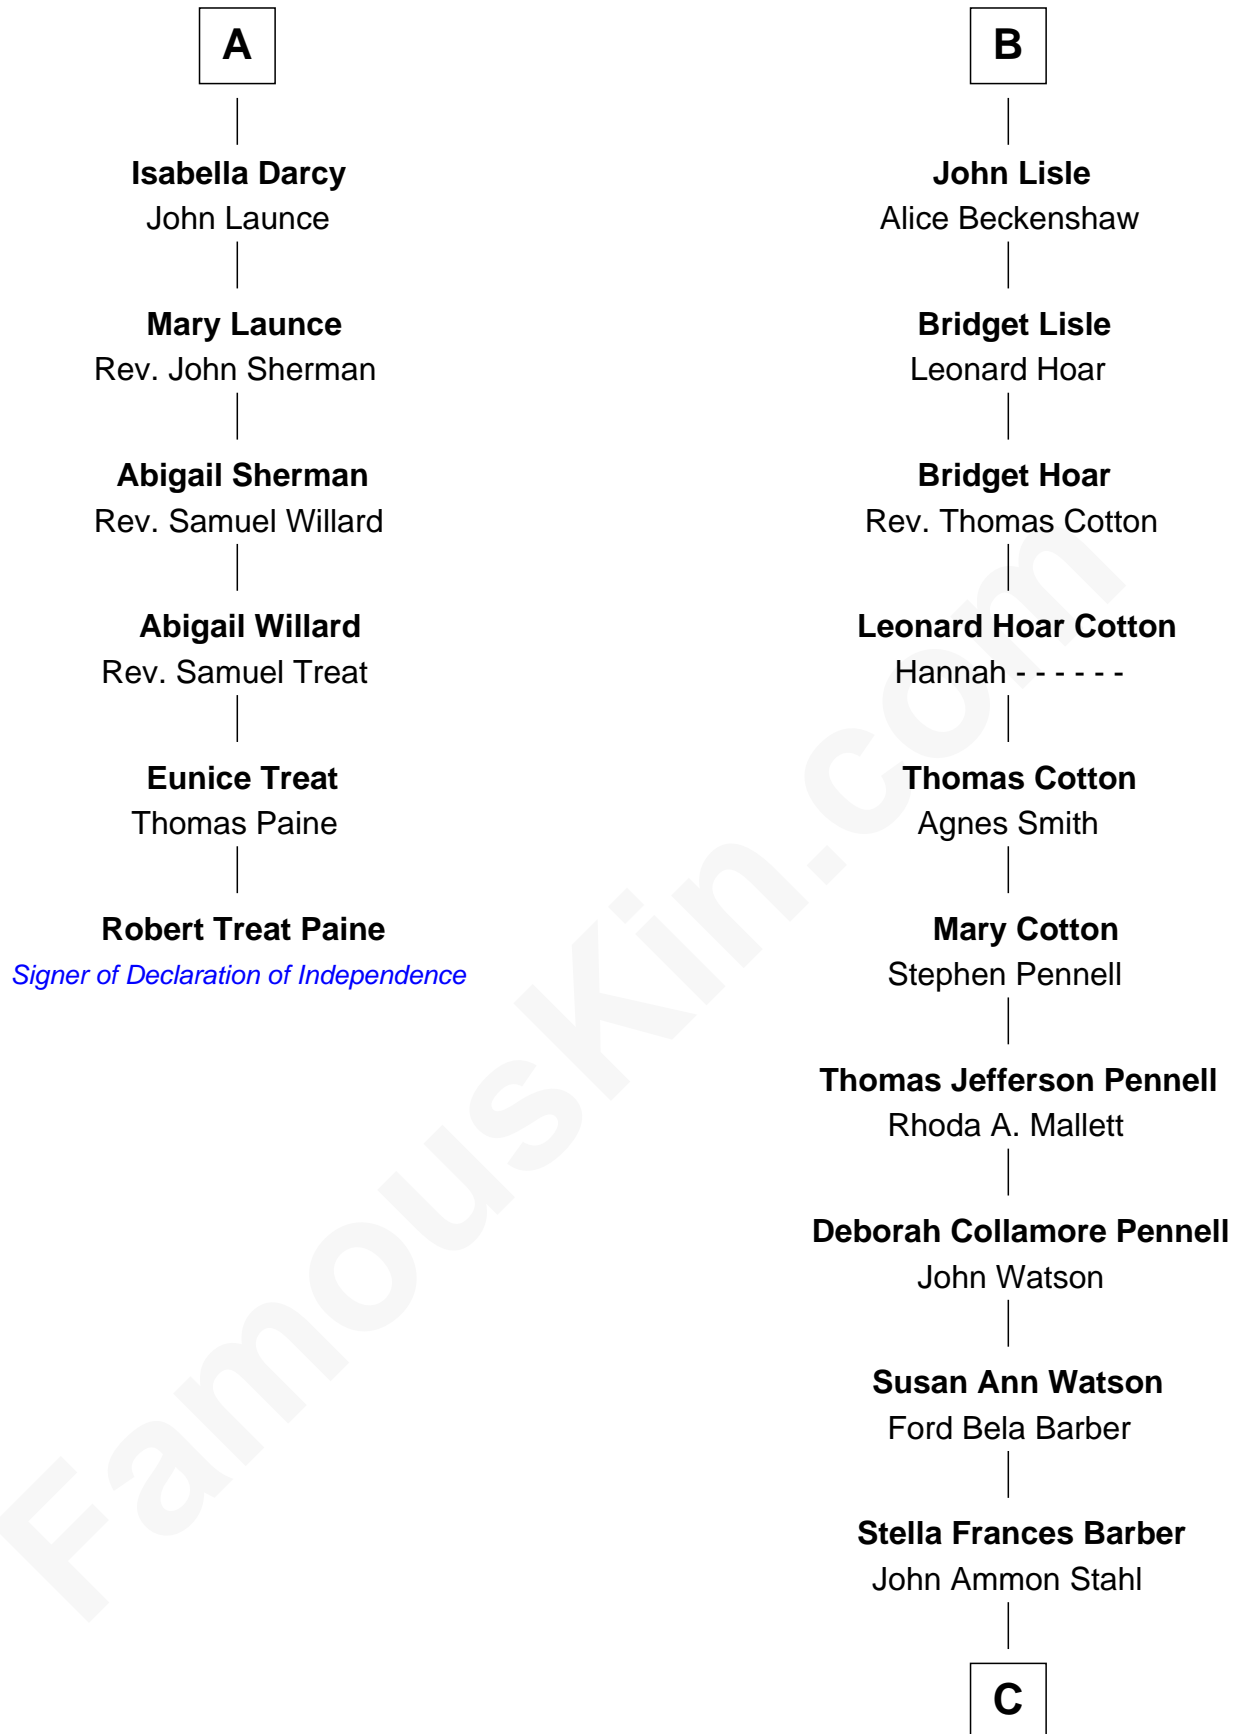

FamousKin.com

Relationship Chart of

Robert Treat Paine

Signer of the Declaration of Independence

12th cousin 6 times removed of

Warren Buffett

Chairman & CEO, Berkshire Hathaway

Katherine Pabenham

Elizabeth Tilney
Sir Humphrey Bouchier

Richard Berkeley
Elizabeth Conningsby

Margaret Bouchier
Sir Thomas Bryan

Sir John Berkeley
Isabel Dennis

Elizabeth Bryan
Sir Nicholas Carew

Sir Richard Berkeley
Elizabeth Jermy

Mary Carew
Sir Arthur Darcy

Mary Berkeley
Sir John Hungerford

Sir Edward Darcy
Elizabeth Astley

Bridget Hungerford
Sir William Lisle

A

B

C

Leila Stahl
Howard Homan Buffett