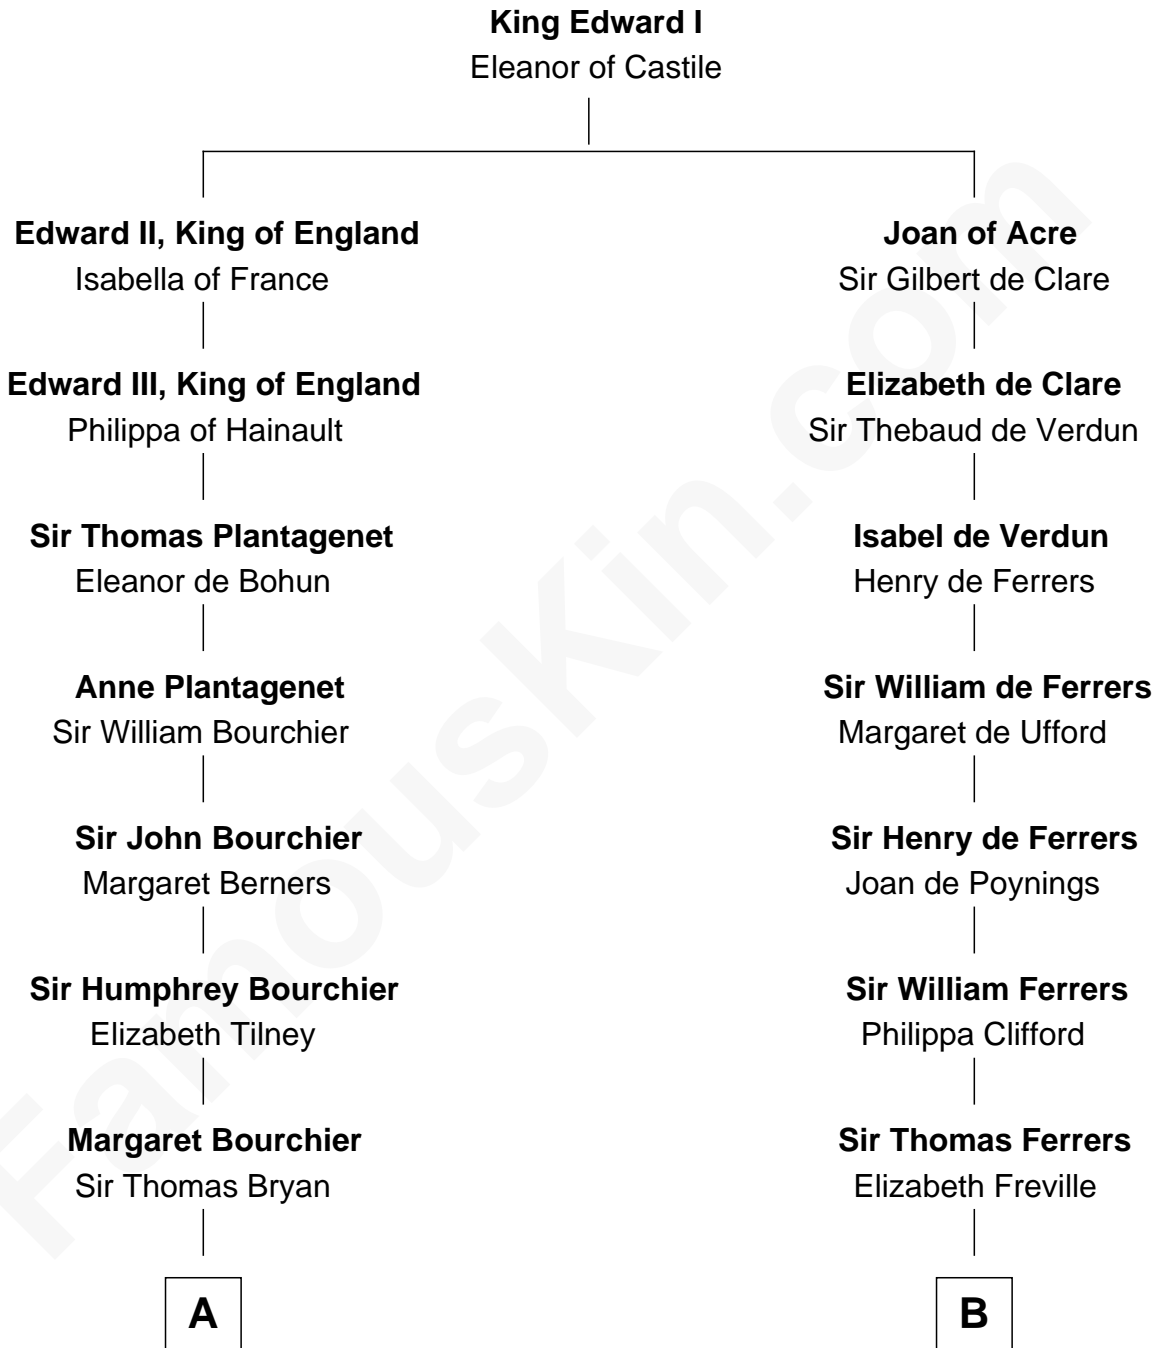

FamousKin.com

Relationship Chart of

Robert Treat Paine

Signer of the Declaration of Independence

15th cousin 4 times removed of

Susan B. Anthony

Women's Rights Advocate

C

—
Humphrey Anthony

Hannah Lapham

—
Daniel Anthony

Lucy Read

—
Susan B. Anthony

Women's Rights Advocate

FamousKin.com