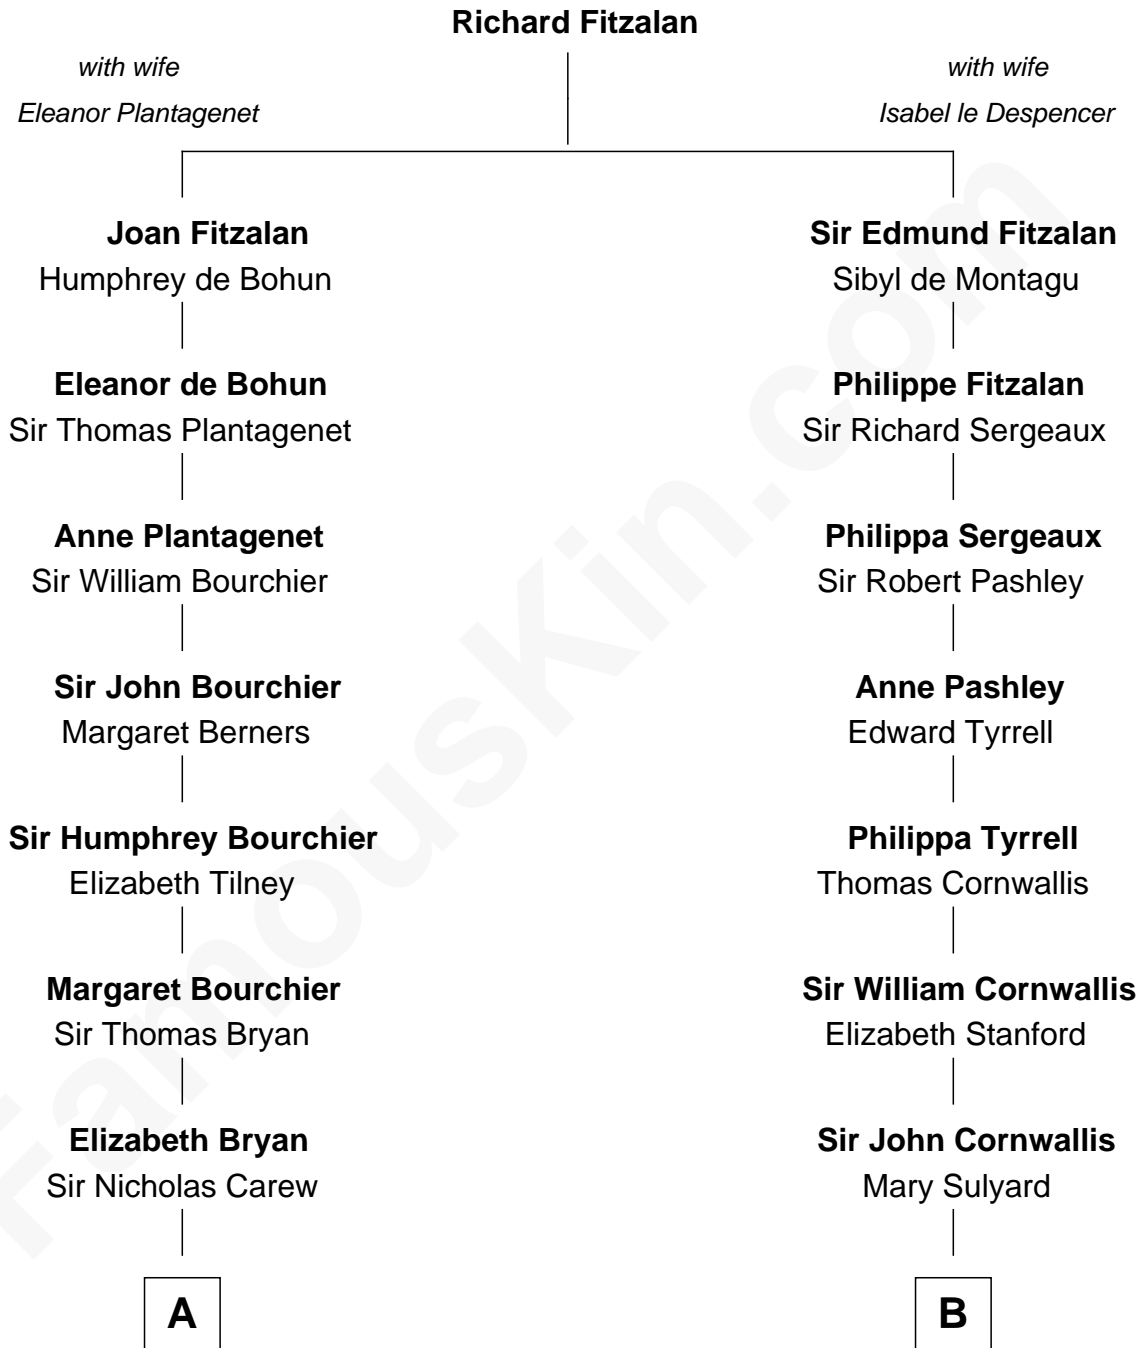

FamousKin.com

Relationship Chart of

Robert Treat Paine

Signer of the Declaration of Independence

14th cousin 3 times removed of

Susan B. Anthony

Women's Rights Advocate

A

Mary Carew
Sir Arthur Darcy

Sir Edward Darcy
Elizabeth Astley

Isabella Darcy
John Launce

Mary Launce
Rev. John Sherman

Abigail Sherman
Rev. Samuel Willard

Abigail Willard
Rev. Samuel Treat

Eunice Treat
Thomas Paine