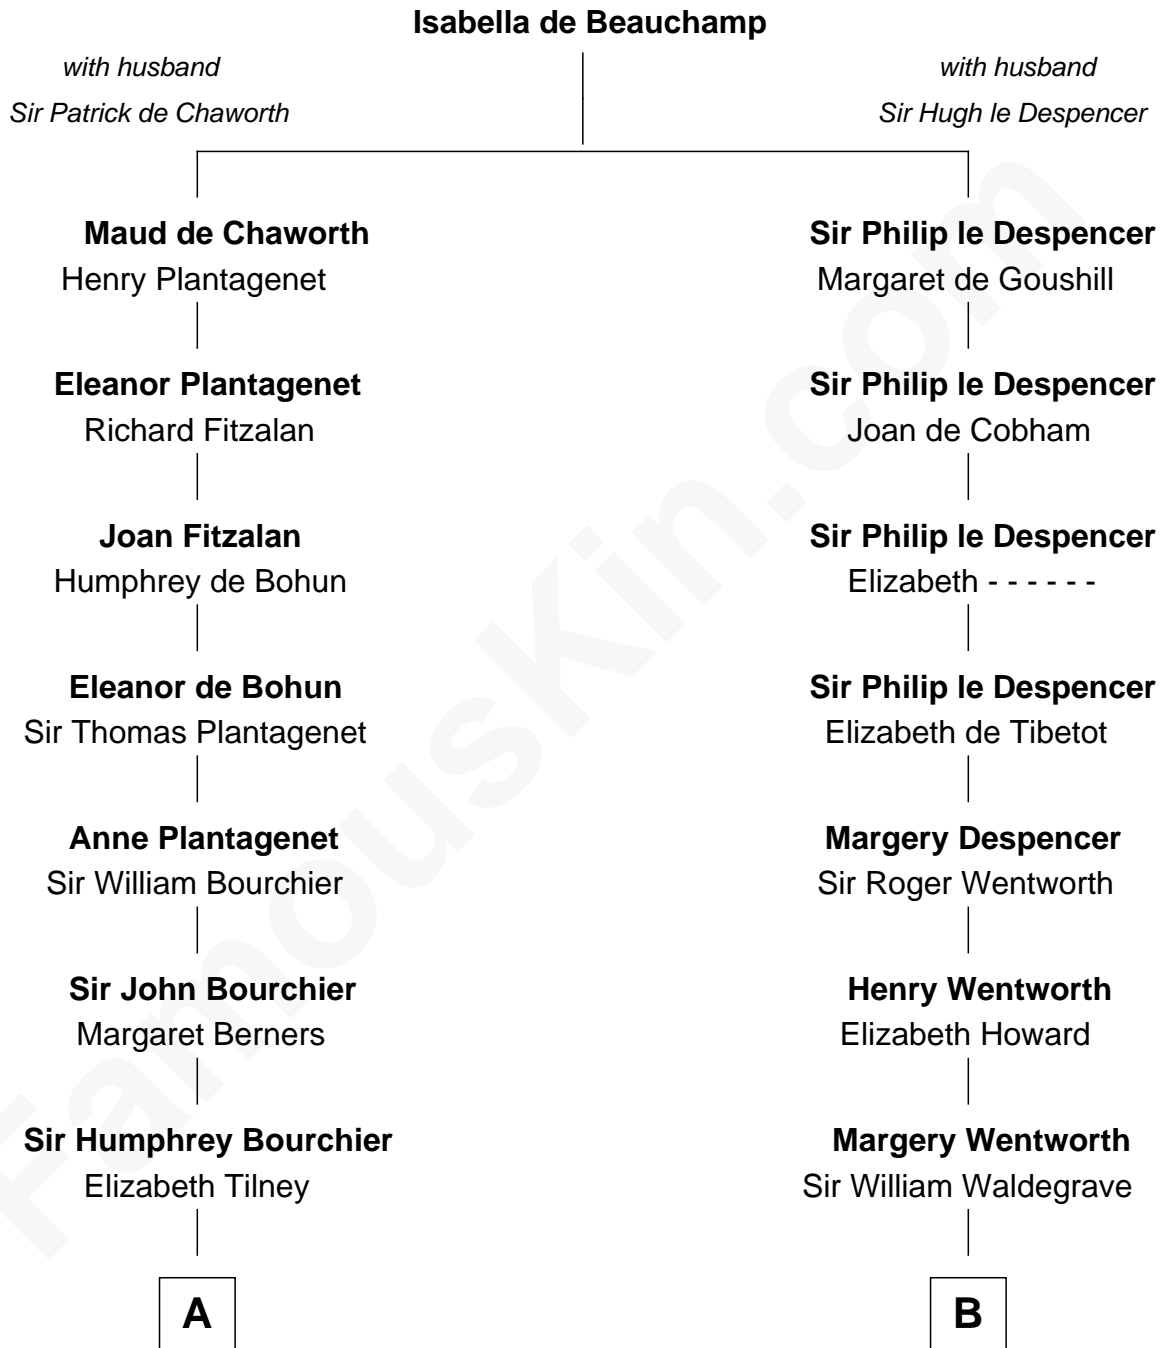

FamousKin.com

Relationship Chart of

Robert Treat Paine

Signer of the Declaration of Independence

16th cousin 4 times removed of

Walt Disney

Co-Founder of The Walt Disney Company

C

—
Eber Call

Violette Lawrence

—
Charles Call

Henrietta Gross

—
Flora Call

Elias Charles Disney

—
Walt Disney

Co-Founder of The Walt Disney Co.