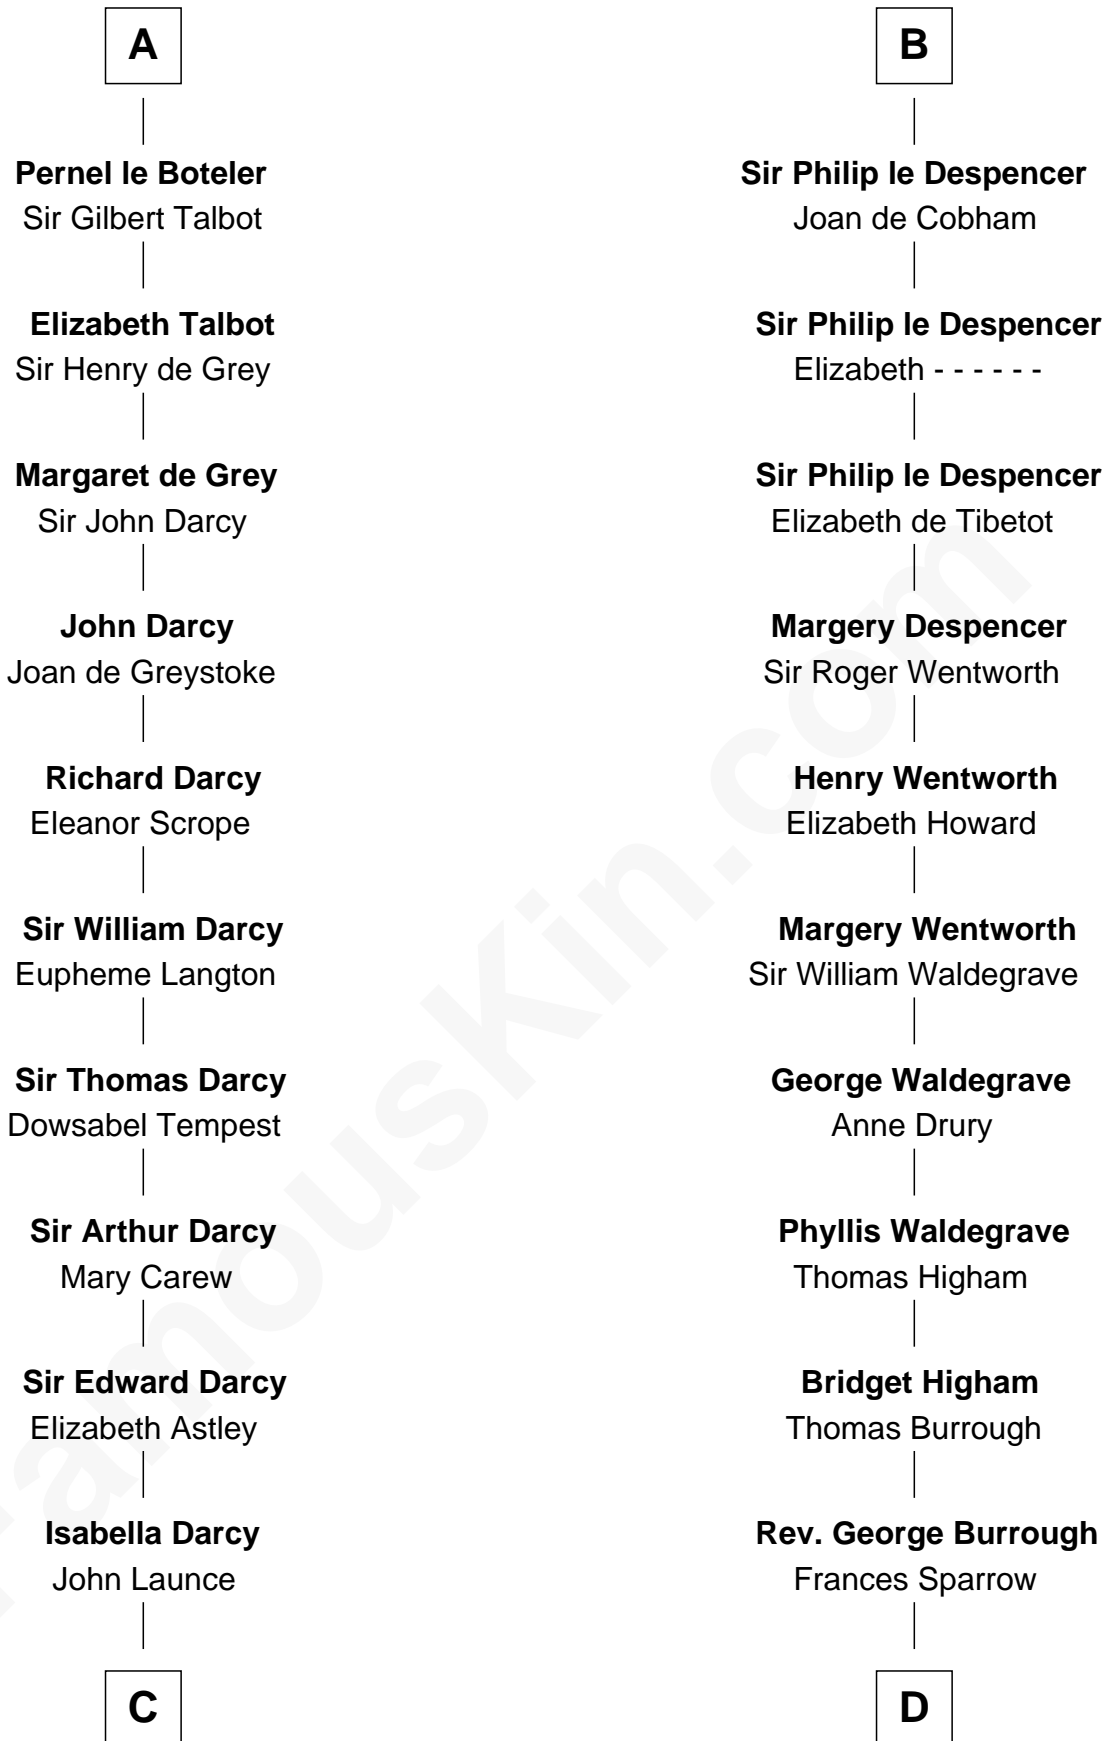

## Relationship Chart of

### Robert Treat Paine

*Signer of the Declaration of Independence*

18th cousin 3 times removed of

### Rev. George Burroughs

*Executed for Witchcraft, Salem 1692*

**C**

**Mary Launce**  
Rev. John Sherman

**Abigail Sherman**  
Rev. Samuel Willard

**Abigail Willard**  
Rev. Samuel Treat

**Eunice Treat**  
Thomas Paine

**Robert Treat Paine**  
*Signer of Declaration of Independence*

**D**

**Nathaniel Burrough**  
Rebecca Stiles

**Rev. George Burroughs**  
*Salem Witch Trials 1692*

FamousKin.com