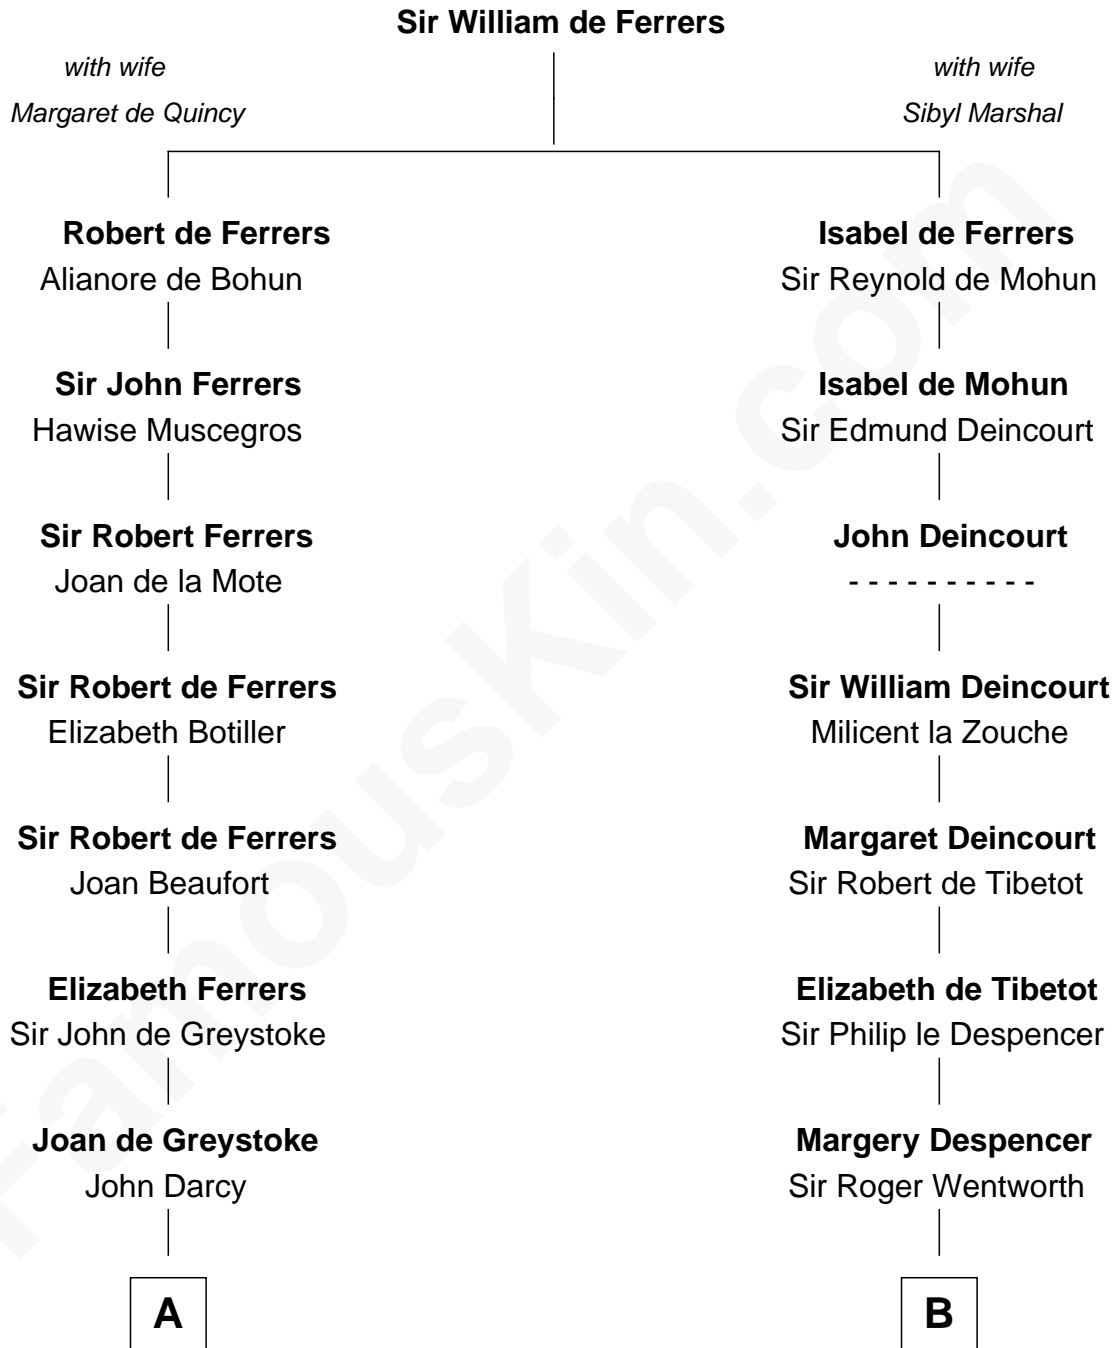

FamousKin.com

Relationship Chart of

Robert Treat Paine

Signer of the Declaration of Independence

14th cousin 3 times removed of

Rev. George Burroughs

Executed for Witchcraft, Salem 1692

A

Richard Darcy
Eleanor Scrope

Sir William Darcy
Eupheme Langton

Sir Thomas Darcy
Dowsabel Tempest

Sir Arthur Darcy
Mary Carew

Sir Edward Darcy
Elizabeth Astley

Isabella Darcy
John Launce

Mary Launce
Rev. John Sherman