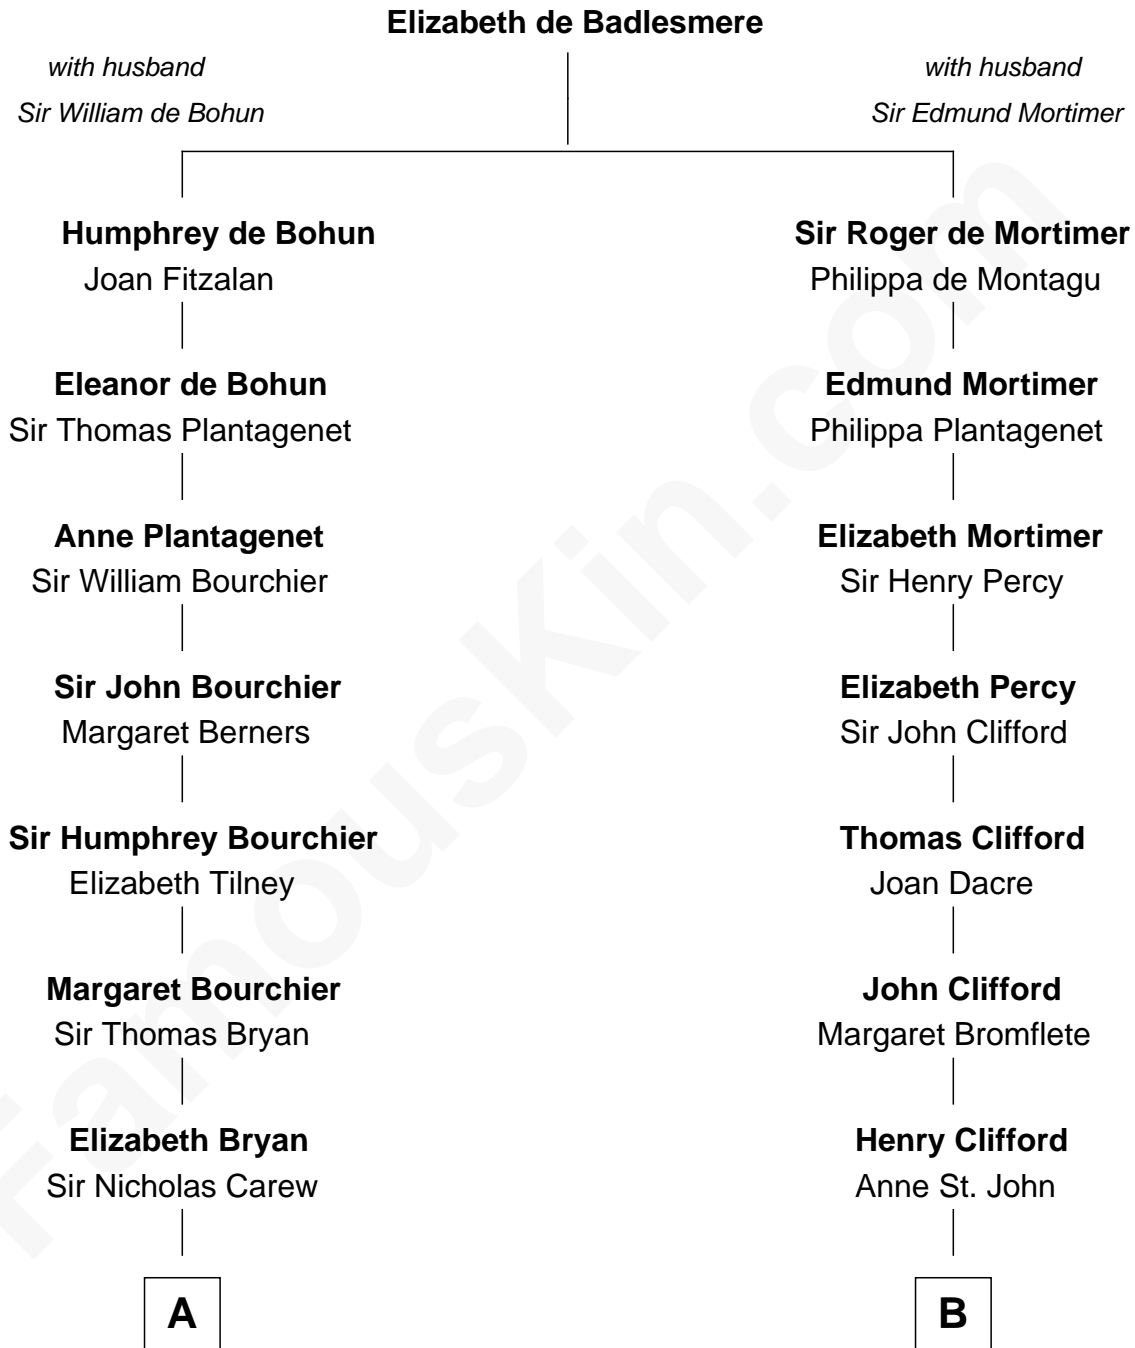

FamousKin.com

Relationship Chart of

Robert Treat Paine

Signer of the Declaration of Independence

14th cousin 6 times removed of

E. C. Segar

Cartoonist (Popeye creator)

C

Abigail Danforth Horton

Eleazer Walker

Mary Jane Walker

Thomas Segar

Amzi Andrews Segar

Erma Irene Crisler

E. C. Segar

Cartoonist