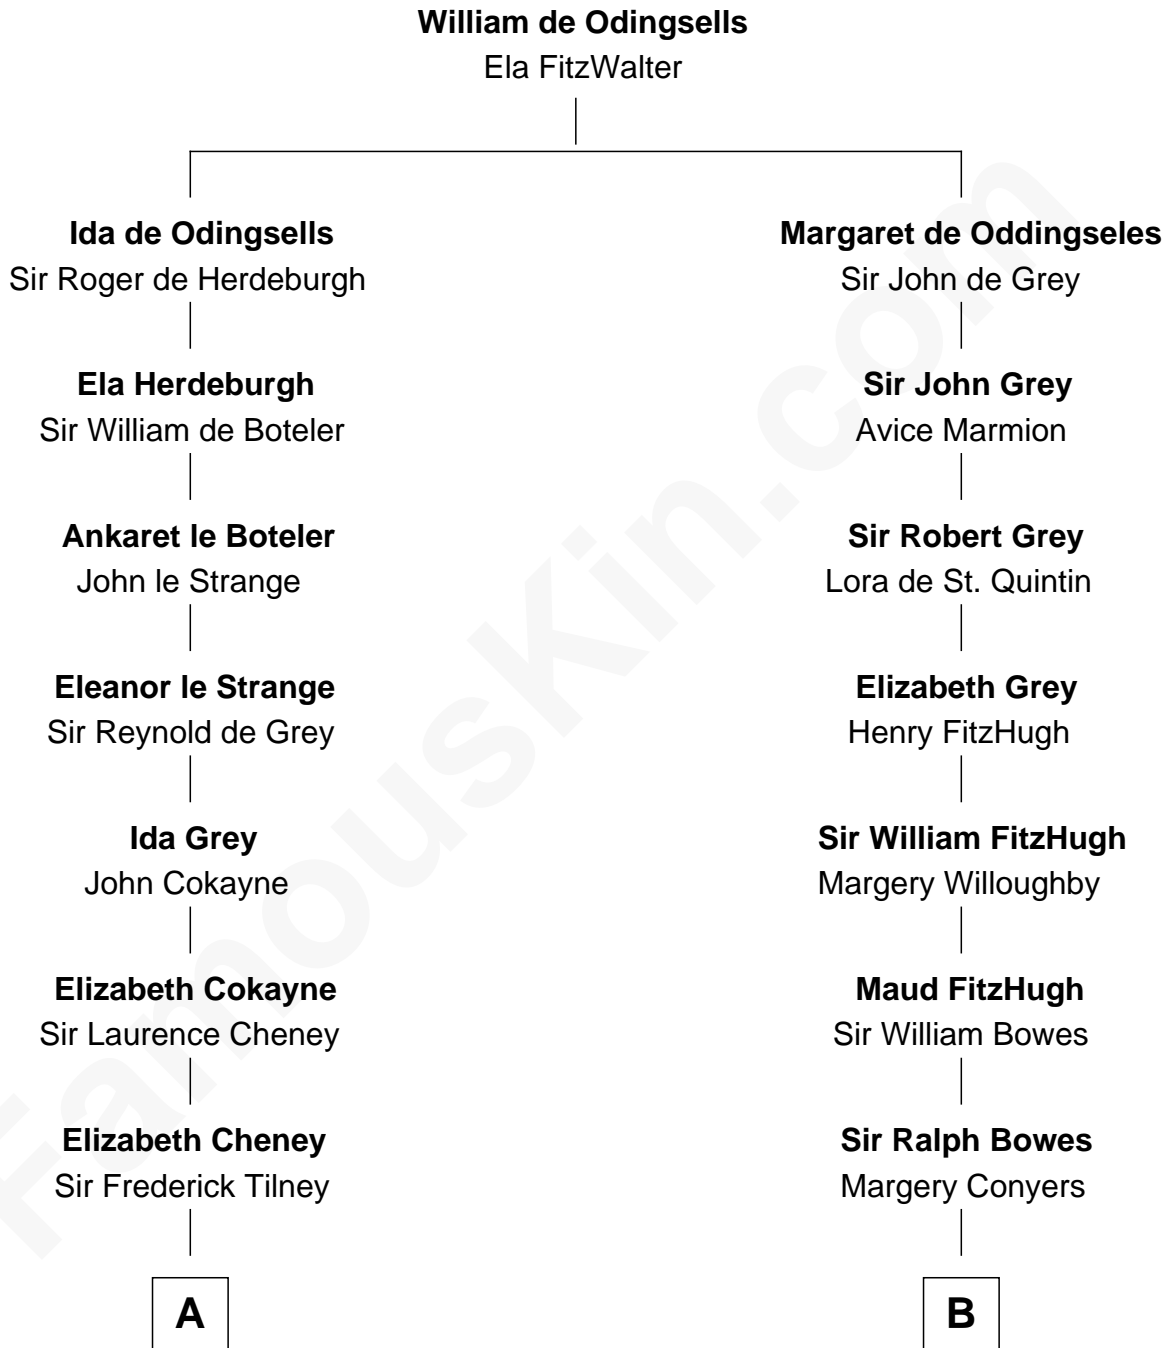

FamousKin.com

Relationship Chart of

Robert Treat Paine

Signer of the Declaration of Independence

17th cousin 3 times removed of

E. C. Segar

Cartoonist (Popeye creator)

C

Abigail Danforth Horton

Eleazer Walker

Mary Jane Walker

Thomas Segar

Amzi Andrews Segar

Erma Irene Crisler

E. C. Segar

Cartoonist