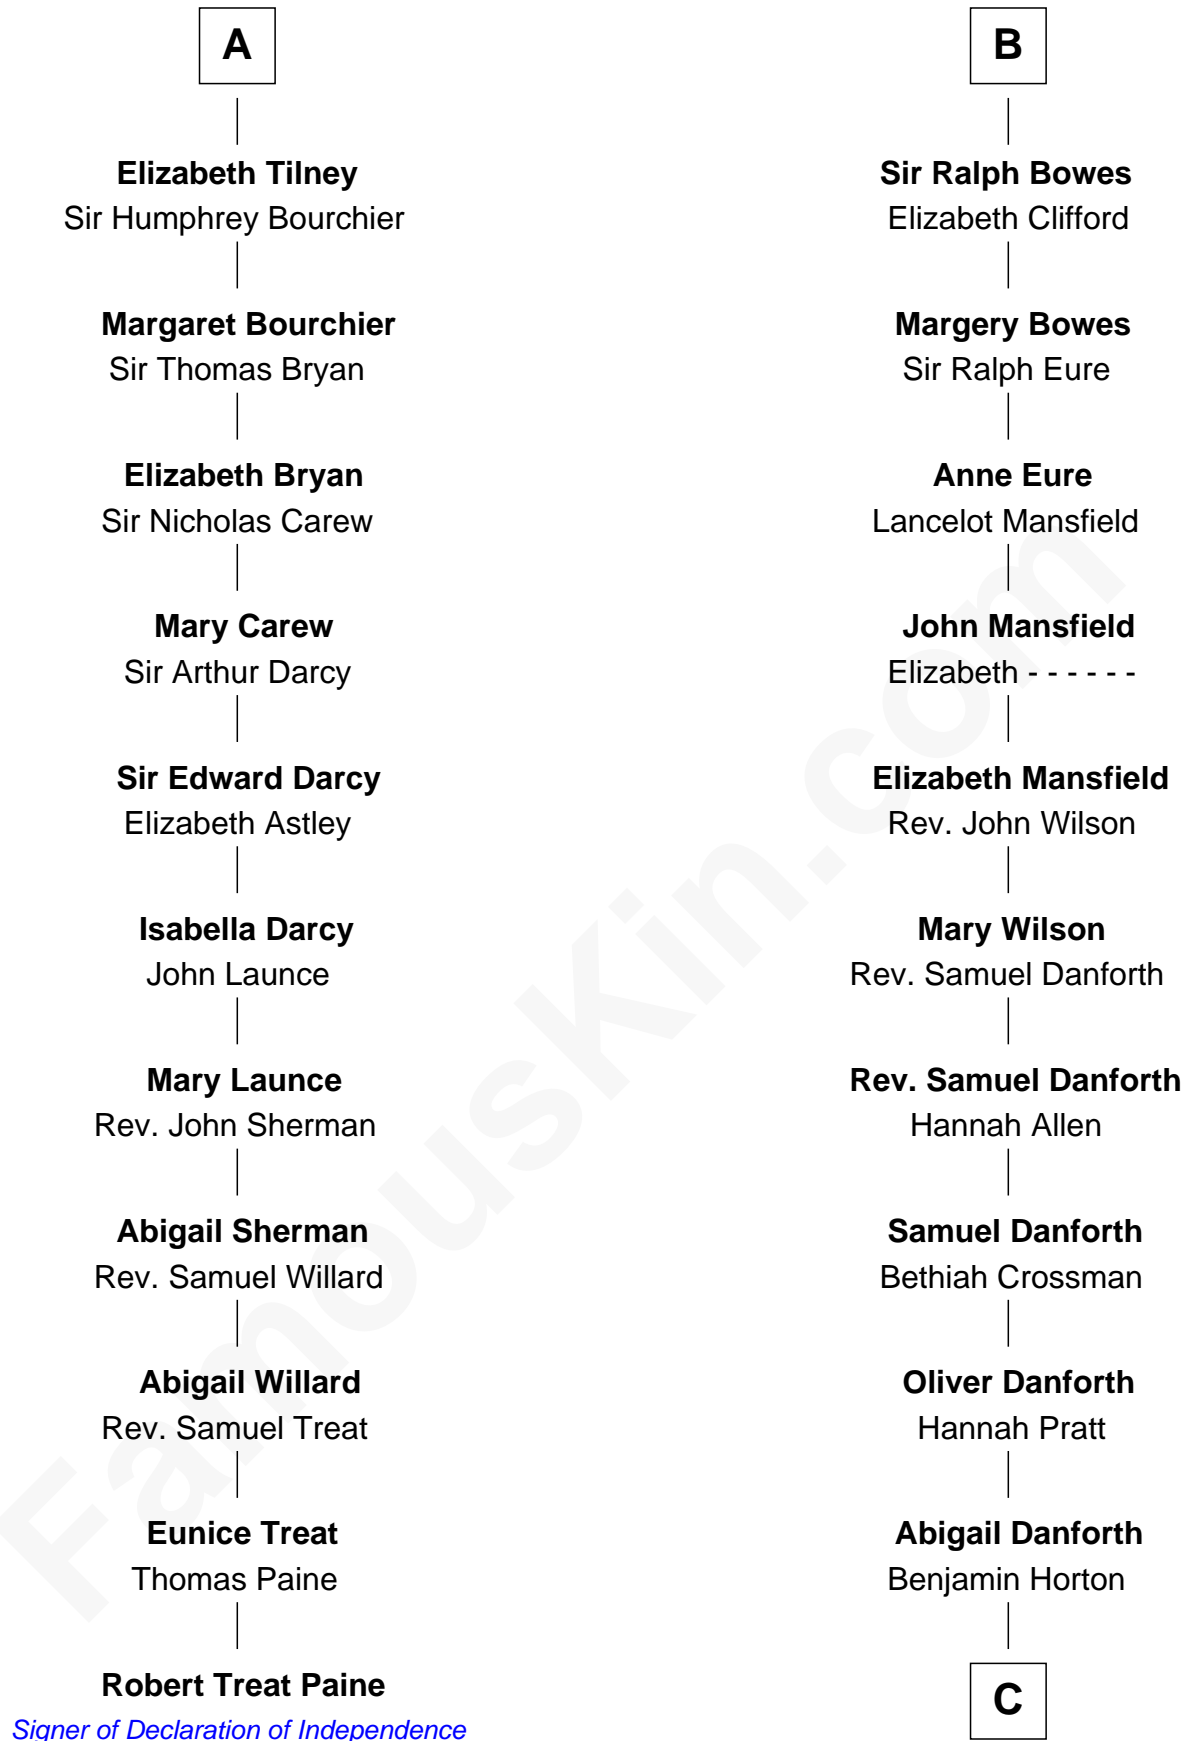

FamousKin.com

Relationship Chart of

Robert Treat Paine

Signer of the Declaration of Independence

17th cousin 3 times removed of

E. C. Segar

Cartoonist (Popeye creator)

C

Abigail Danforth Horton

Eleazer Walker

Mary Jane Walker

Thomas Segar

Amzi Andrews Segar

Erma Irene Crisler

E. C. Segar

Cartoonist