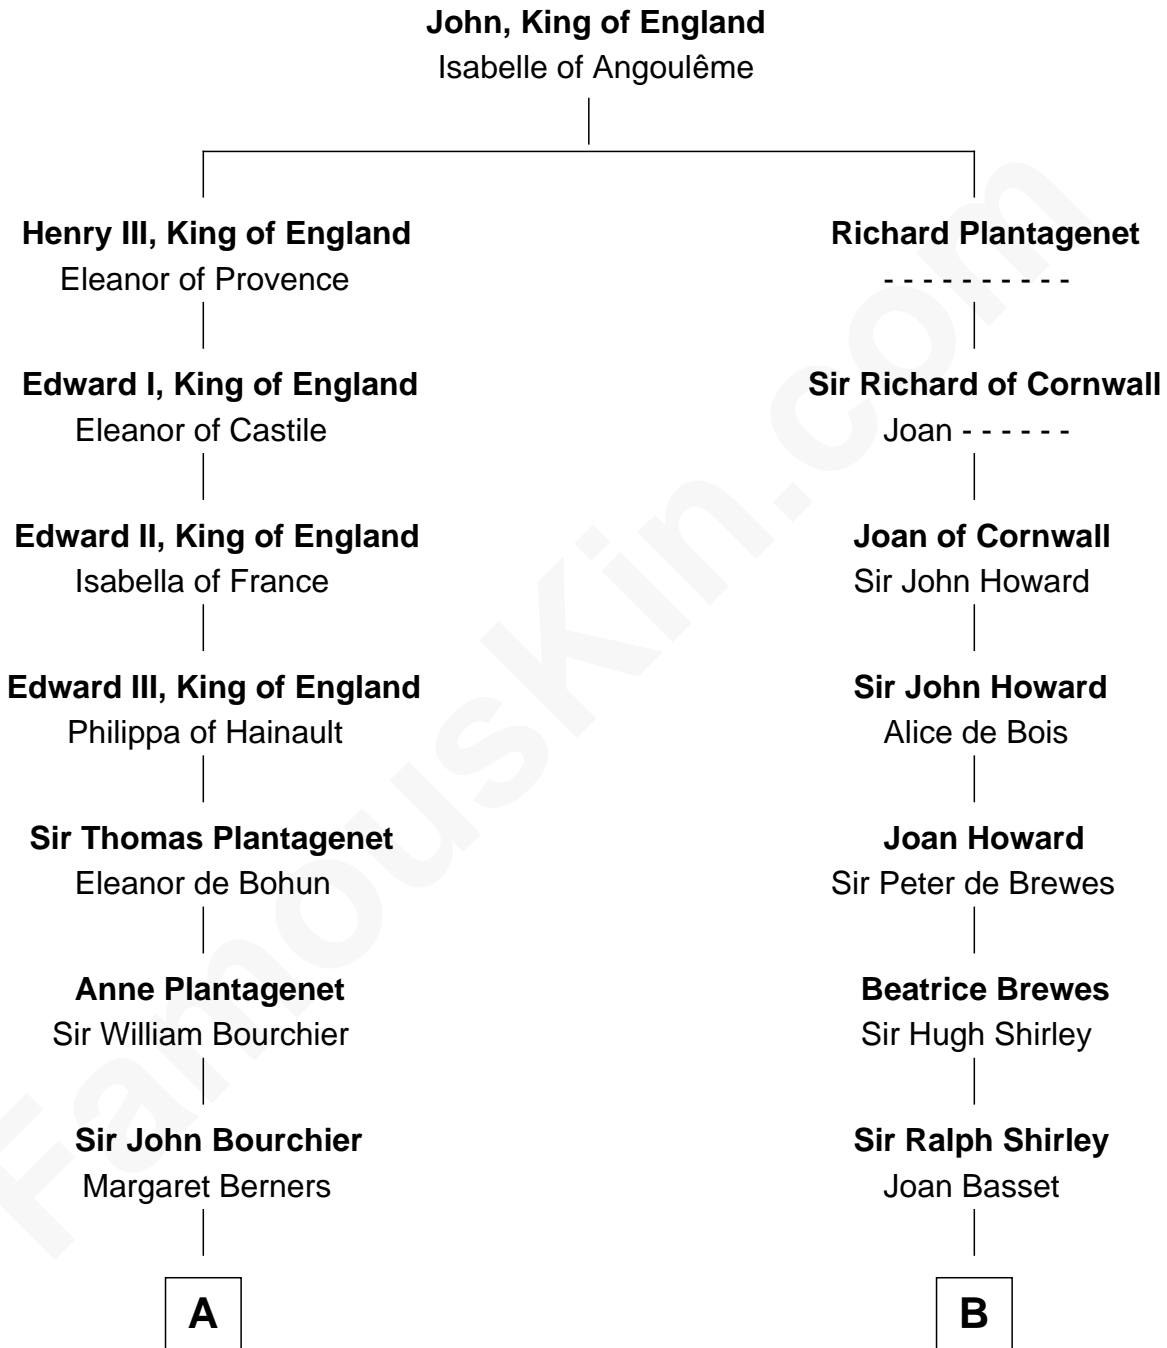

FamousKin.com

Relationship Chart of

Robert Treat Paine

Signer of the Declaration of Independence

17th cousin 4 times removed of

William Henry Moore

Co-Founder, U.S. Steel and Nabisco

C

Sarah Browne
George Beckwith

George Beckwith
Rachel Marsh

George Beckwith
Mary Bradley

Rachael Arvilla Beckwith
Nathaniel Ford Moore

William Henry Moore
Co-Founder, U.S. Steel and Nabisco

FamousKin.com