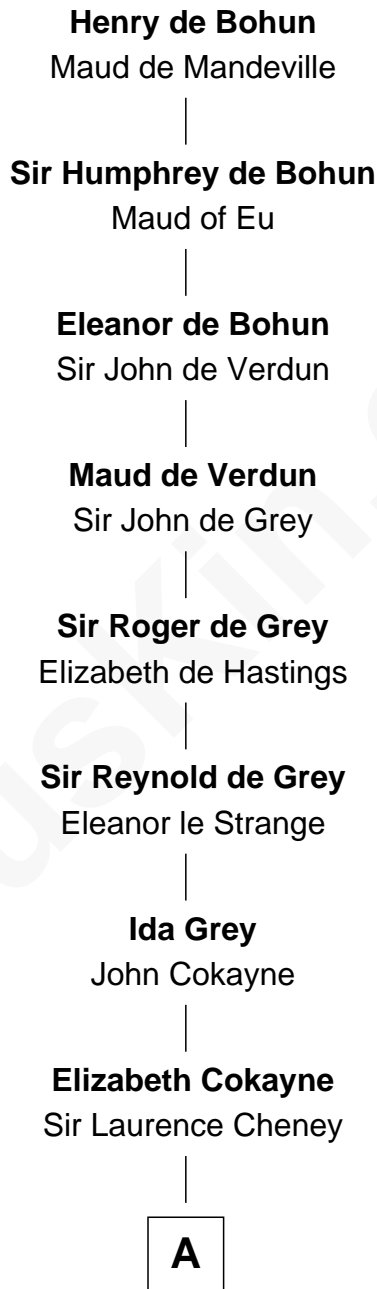

FamousKin.com Relationship Chart of Robert Treat Paine

Signer of the Declaration of Independence

17th Great-grandson of

Henry de Bohun
Magna Carta Surety

A

Elizabeth Cheney
Sir Frederick Tilney

Elizabeth Tilney
Sir Humphrey Bourchier

Margaret Bourchier
Sir Thomas Bryan

Elizabeth Bryan
Sir Nicholas Carew

Mary Carew
Sir Arthur Darcy

Sir Edward Darcy
Elizabeth Astley

Isabella Darcy
John Launce

Mary Launce
Rev. John Sherman

Abigail Sherman
Rev. Samuel Willard

Abigail Willard
Rev. Samuel Treat

B

B

—
Eunice Treat
Thomas Paine

—
Robert Treat Paine
Signer of Declaration of Independence

FamousKin.com