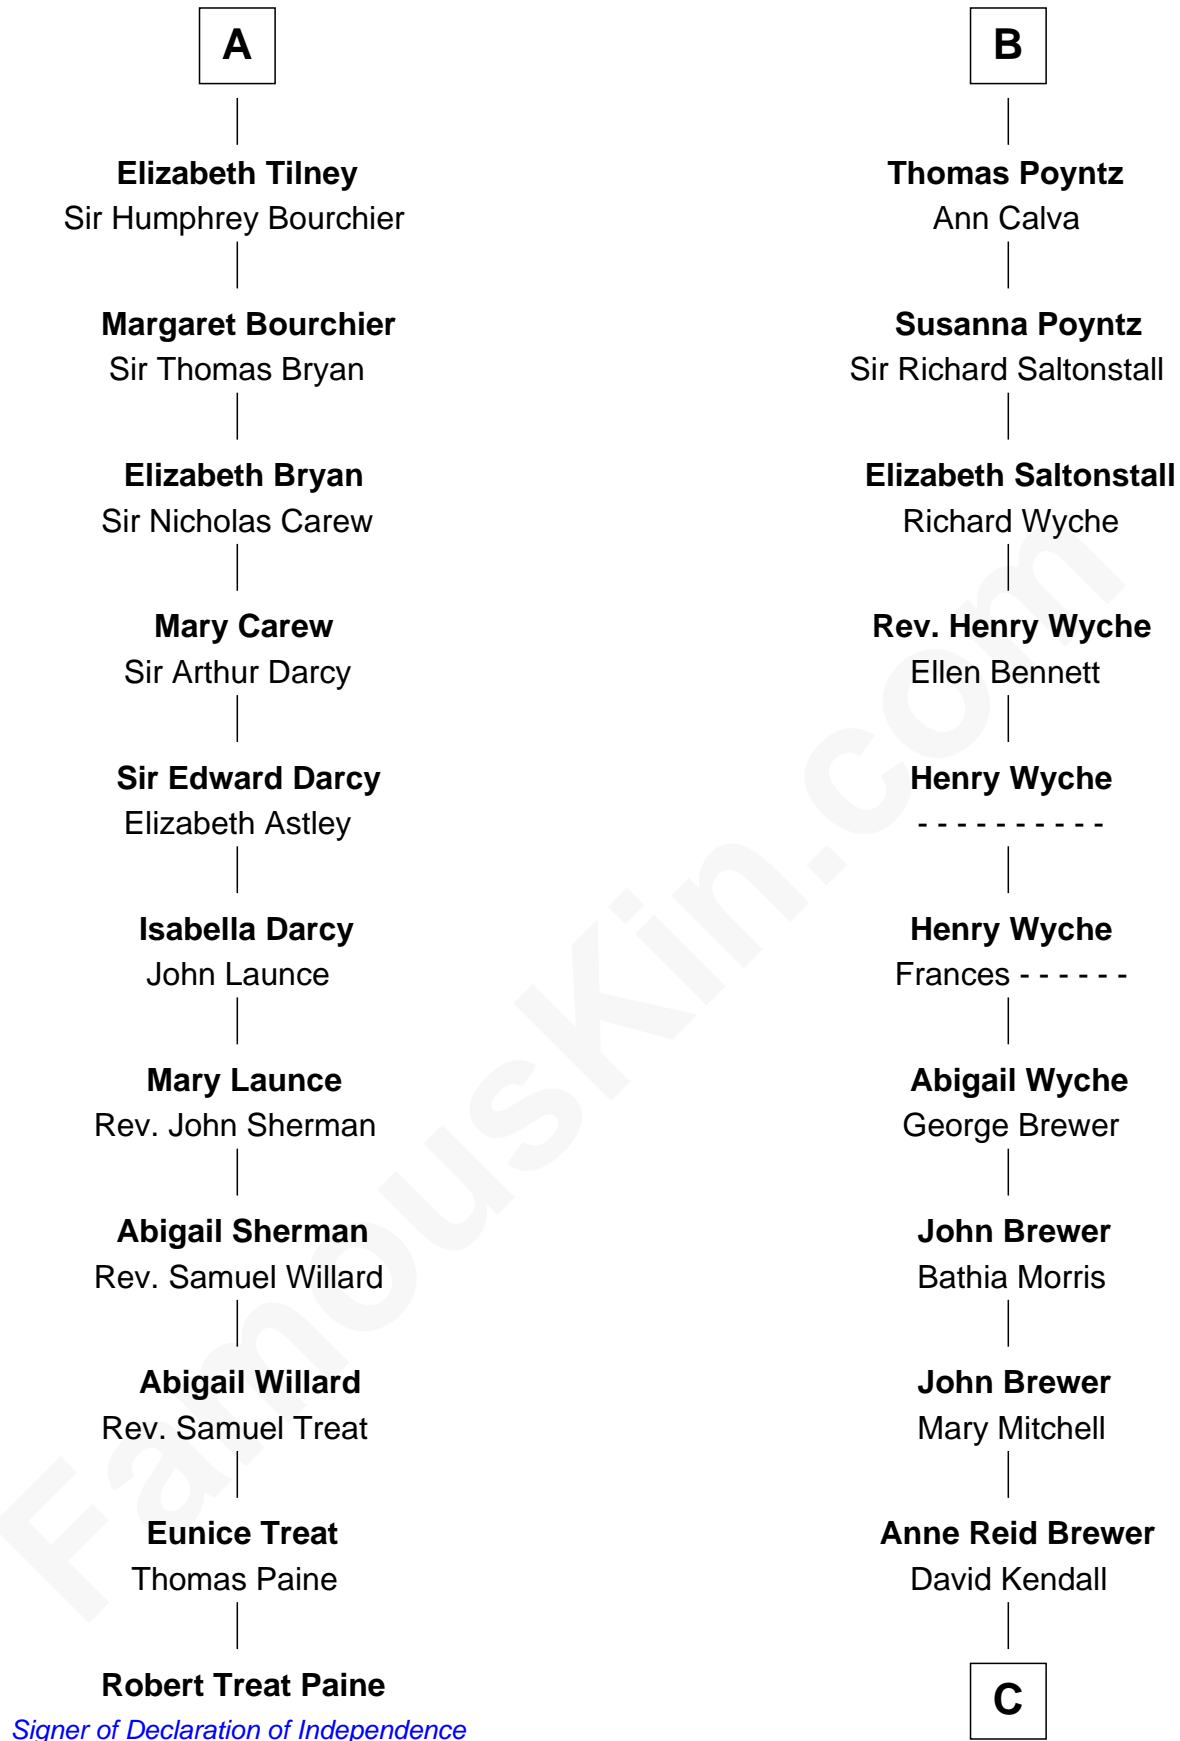

FamousKin.com

Relationship Chart of

Robert Treat Paine

Signer of the Declaration of Independence

17th cousin 4 times removed of

Truman Capote

Author of In Cold Blood

Sir William de Cantilupe

Eve de Braiose

C

—
Susan M. Kendall
Oscar FitzAlan Knox

—
John Brewer Knox
Lula Margaret Dinkins

—
Mabel Knox
Archulus Persons

—
Archulus Persons
Lillie May Faulk

—
Truman Capote
Author of In Cold Blood

FamousKin.com