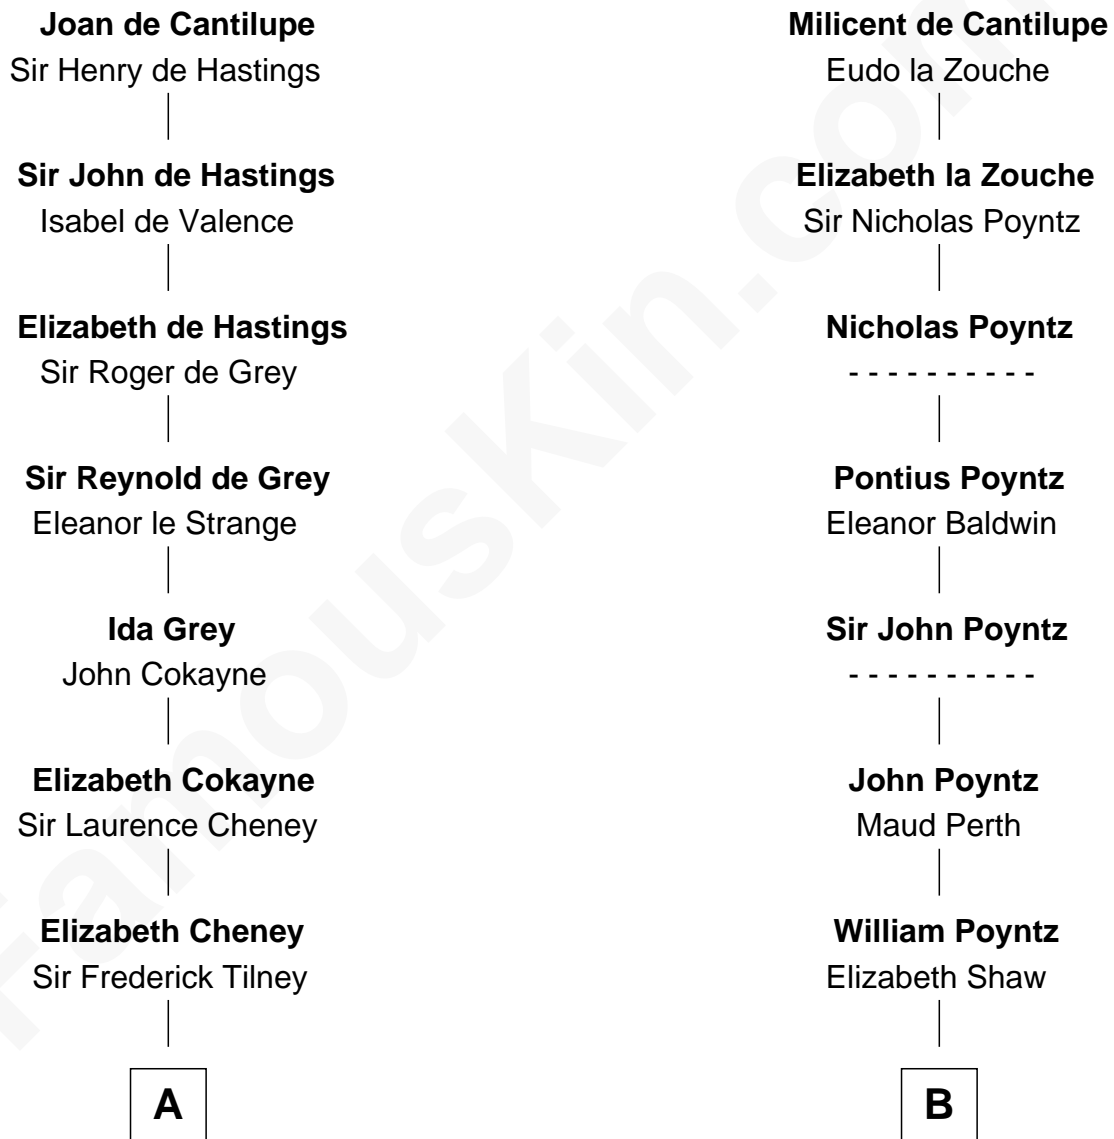

FamousKin.com

Relationship Chart of

Robert Treat Paine

Signer of the Declaration of Independence

17th cousin 4 times removed of

Truman Capote

Author of In Cold Blood

Sir William de Cantilupe

Eve de Braiose

C

—
Susan M. Kendall
Oscar FitzAlan Knox

—
John Brewer Knox
Lula Margaret Dinkins

—
Mabel Knox
Archulus Persons

—
Archulus Persons
Lillie May Faulk

—
Truman Capote
Author of In Cold Blood

FamousKin.com