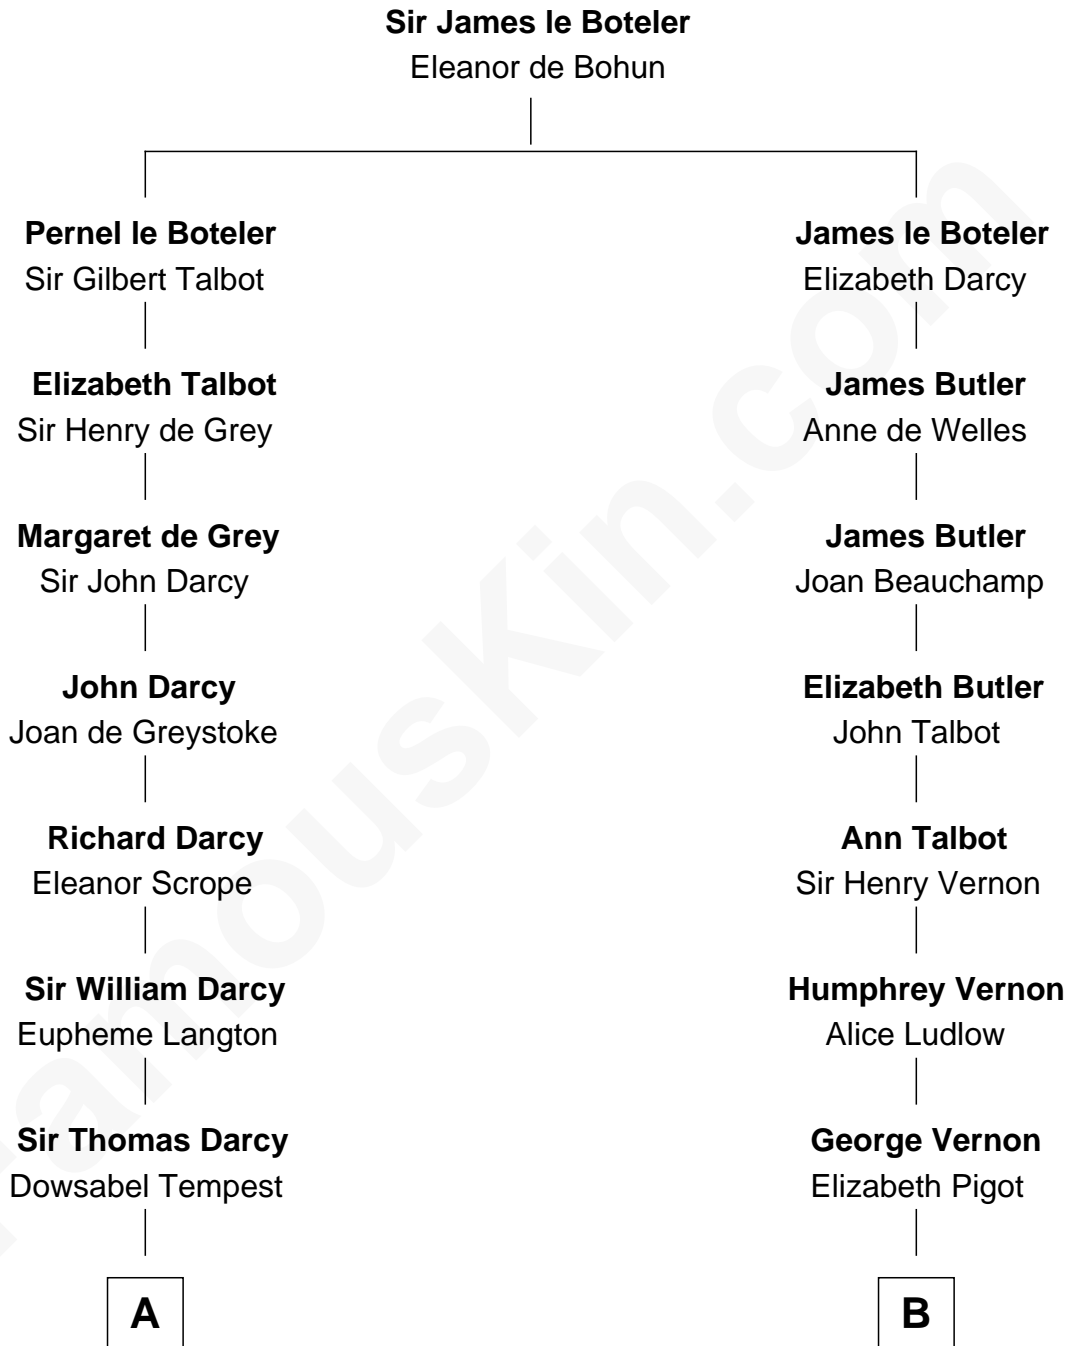

FamousKin.com

Relationship Chart of

Robert Treat Paine

Signer of the Declaration of Independence

14th cousin 4 times removed of

Sir Winston Churchill

Prime Minister of the United Kingdom

C

Randolph Henry Spencer-Churchill

Jeanette Jerome

Sir Winston Churchill

Prime Minister of the United Kingdom

FamousKin.com