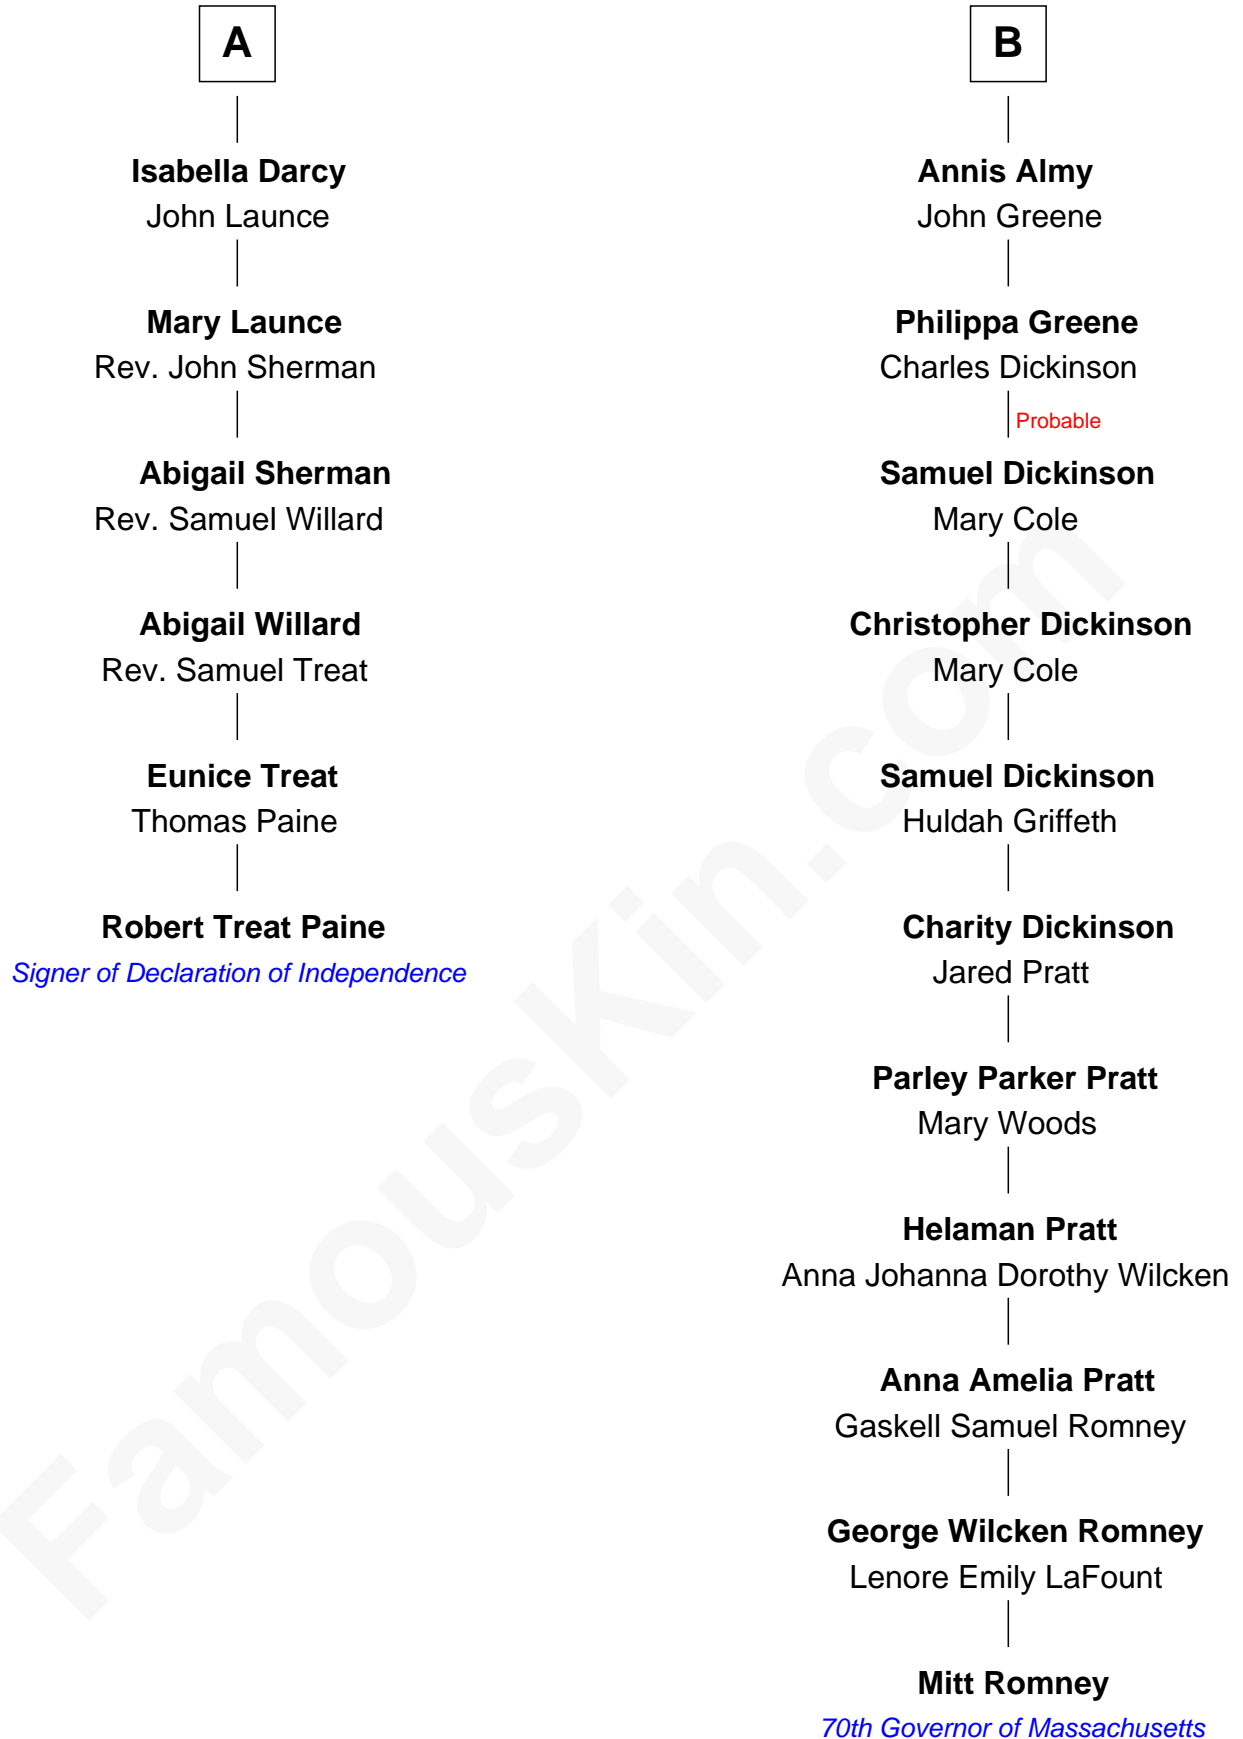

FamousKin.com

Relationship Chart of

Robert Treat Paine

Signer of the Declaration of Independence

12th cousin 5 times removed of

Mitt Romney

70th Governor of Massachusetts

Katherine Pabenham

Humphrey Stafford

Katherine Fray

Elizabeth Tilney

Sir Humphrey Bouchier

Sir Humphrey Stafford

Margaret Fogge

Margaret Bouchier

Sir Thomas Bryan

Sir Humphrey Stafford

Margaret Tame

Elizabeth Bryan

Sir Nicholas Carew

Ellen Stafford

Thomas Barlow

Mary Carew

Sir Arthur Darcy

Stafford Barlow

Sir Edward Darcy

Elizabeth Astley

Audrey Barlow

William Almy

A

B

Mitt Romney photo by [Gage Skidmore](#) (CC BY-SA 3.0)