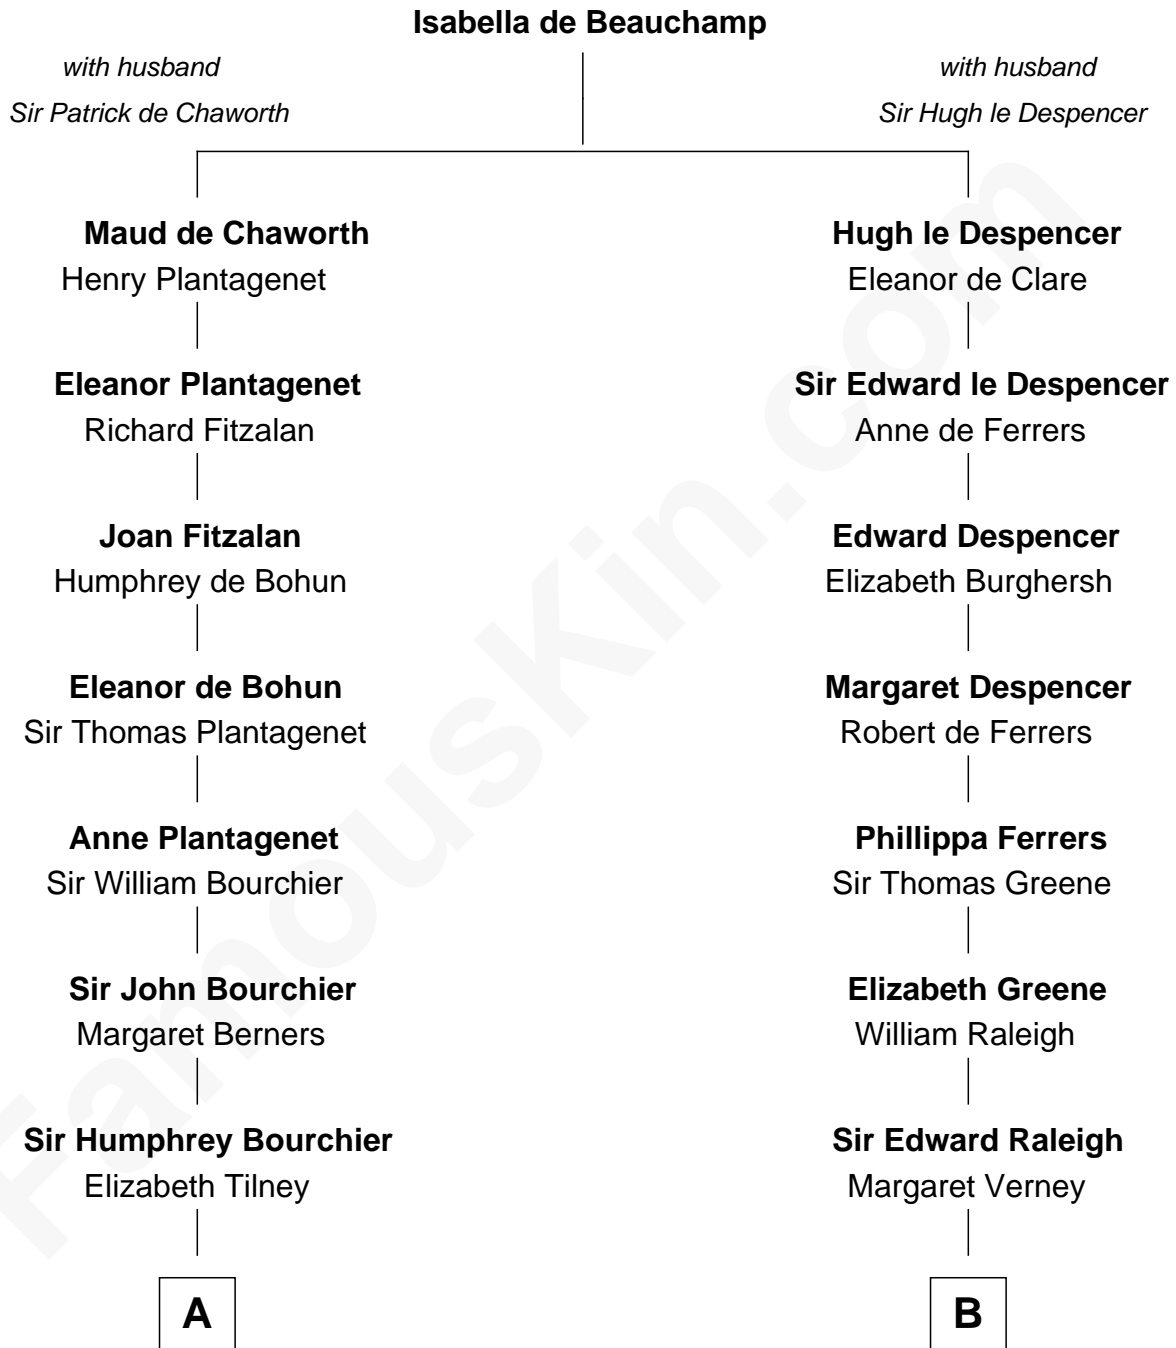

FamousKin.com

Relationship Chart of

Robert Treat Paine

Signer of the Declaration of Independence

16th cousin 5 times removed of

George Romney

43rd Governor of Michigan

C

Charity Dickinson

Jared Pratt

Parley Parker Pratt

Mary Woods

Helaman Pratt

Anna Johanna Dorothy Wilcken

Anna Amelia Pratt

Gaskell Samuel Romney

George Romney

43rd Governor of Michigan