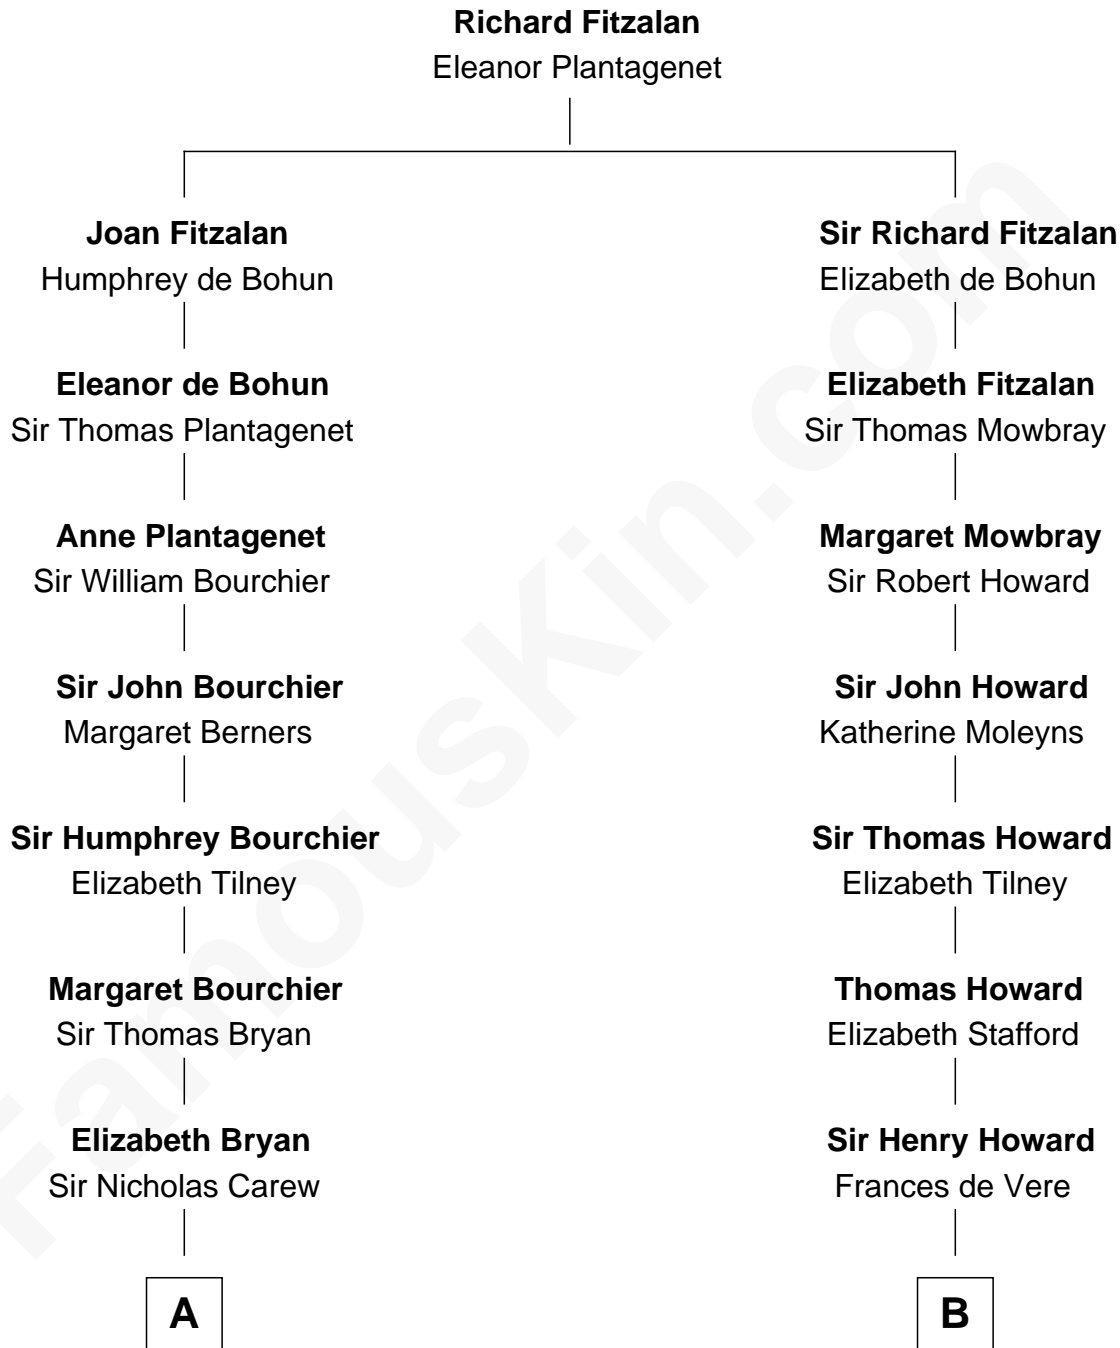

## Relationship Chart of

### Robert Treat Paine

*Signer of the Declaration of Independence*

14th cousin 2 times removed of

### Francis Scott Key

*Author of "The Star Spangled Banner"*

**A**

**Mary Carew**  
Sir Arthur Darcy

**Sir Edward Darcy**  
Elizabeth Astley

**Isabella Darcy**  
John Launce

**Mary Launce**  
Rev. John Sherman