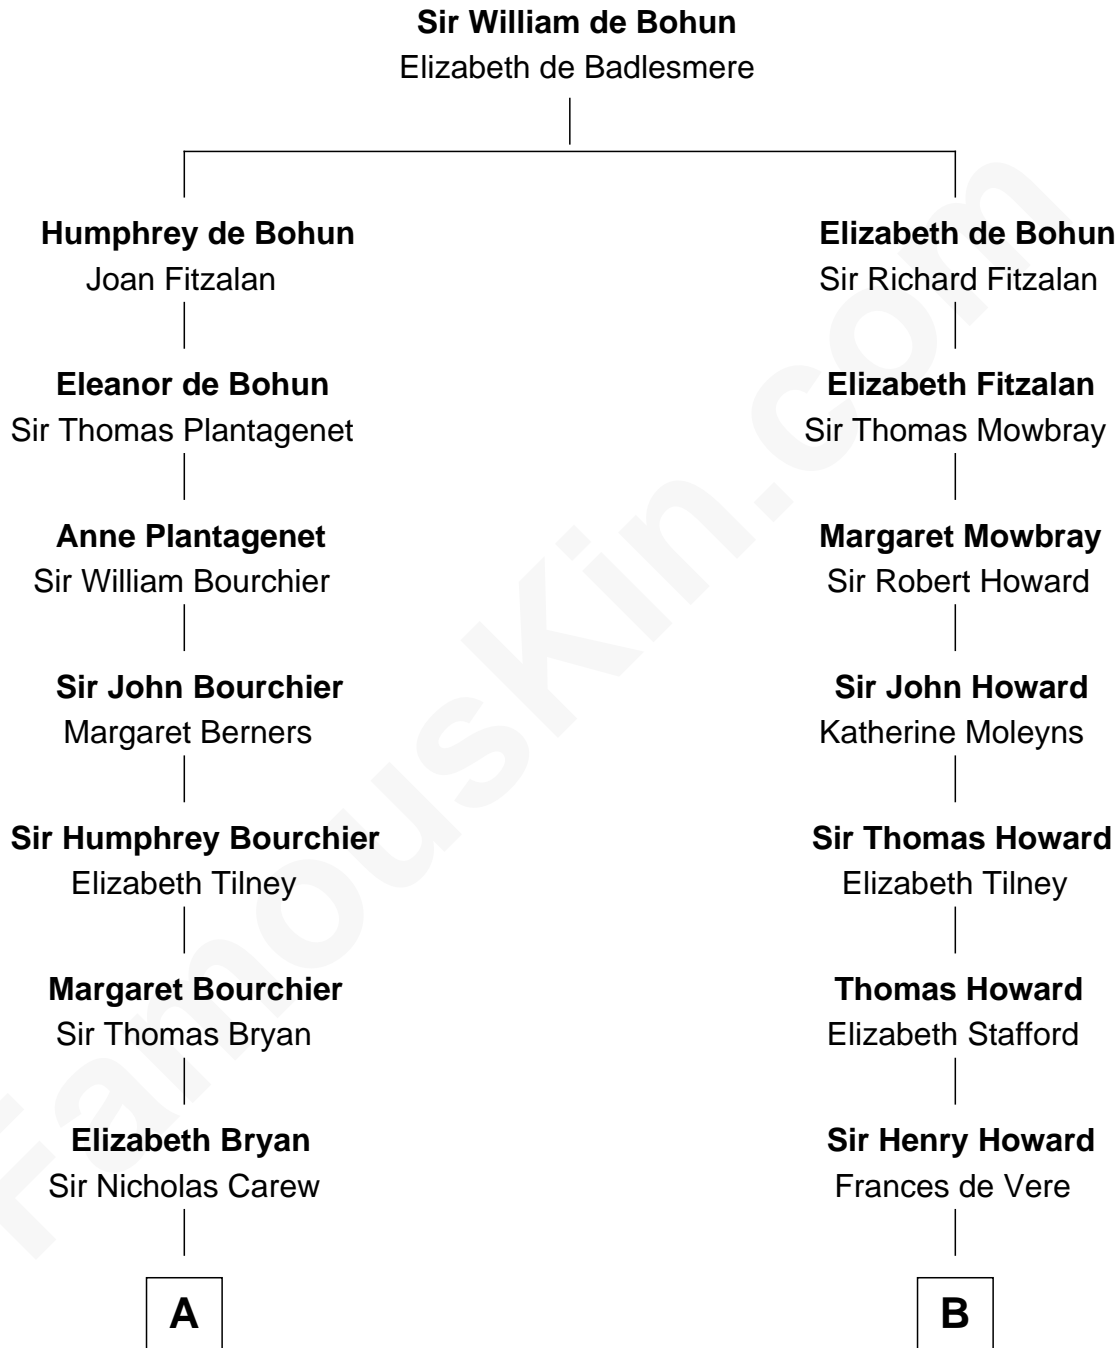

FamousKin.com

Relationship Chart of

Robert Treat Paine

Signer of the Declaration of Independence

14th cousin 2 times removed of

Francis Scott Key

Author of "The Star Spangled Banner"

A

Mary Carew
Sir Arthur Darcy

Sir Edward Darcy
Elizabeth Astley

Isabella Darcy
John Launce

Mary Launce
Rev. John Sherman

Abigail Sherman
Rev. Samuel Willard

Abigail Willard
Rev. Samuel Treat

Eunice Treat
Thomas Paine