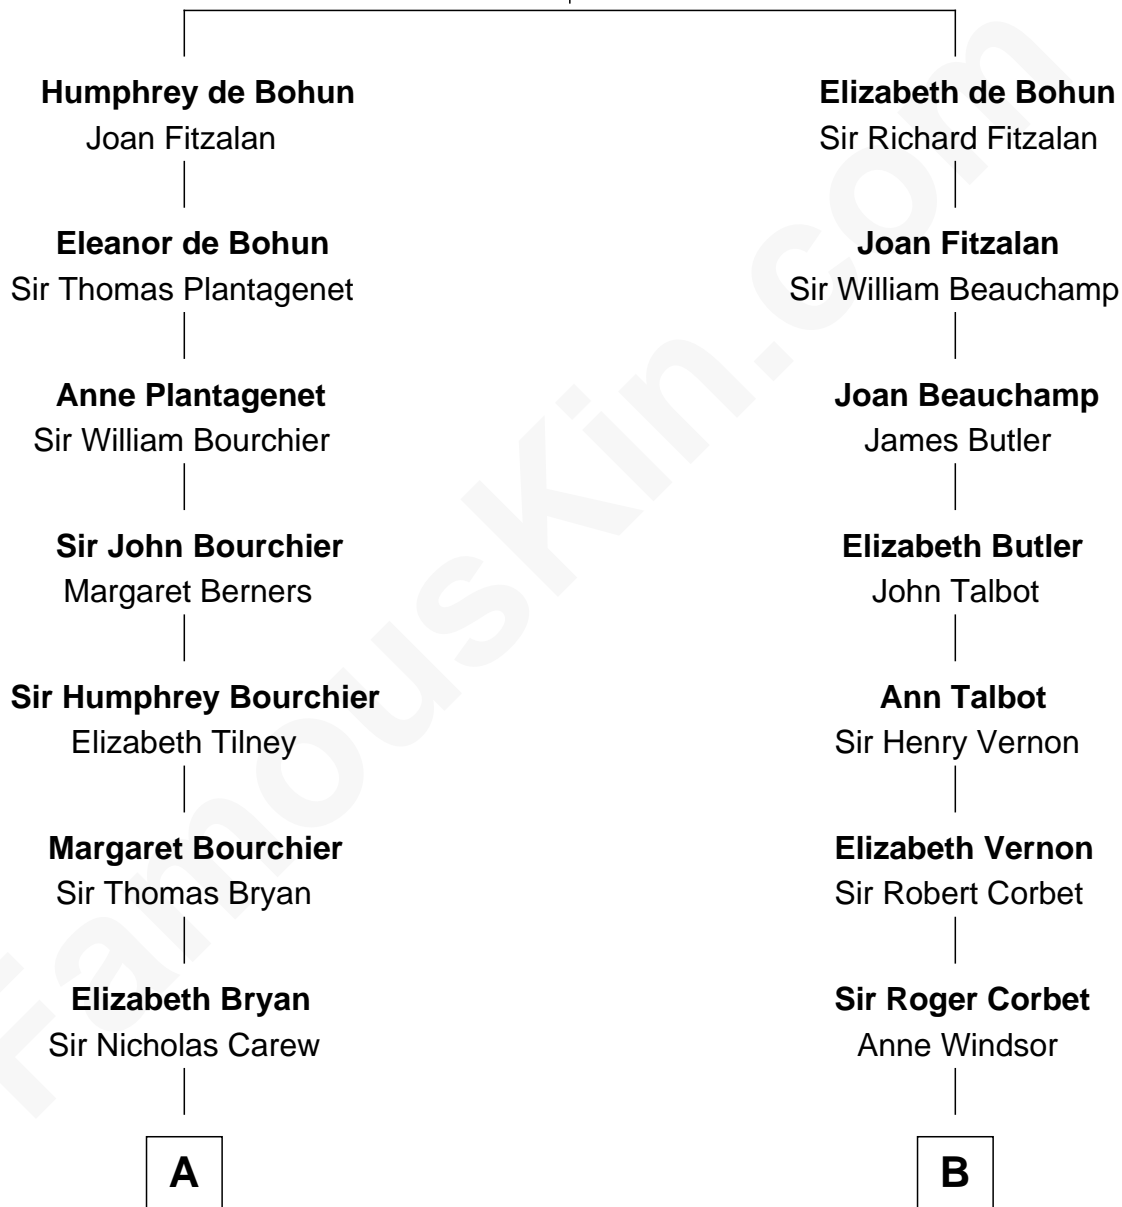

FamousKin.com

Relationship Chart of

Robert Treat Paine

Signer of the Declaration of Independence

14th cousin 4 times removed of

John D. Rockefeller

Founder of the Standard Oil Company

Sir William de Bohun
Elizabeth de Badlesmere

C

|
William Avery Rockefeller

Eliza Davison

|
John D. Rockefeller

Founder of the Standard Oil Company

FamousKin.com