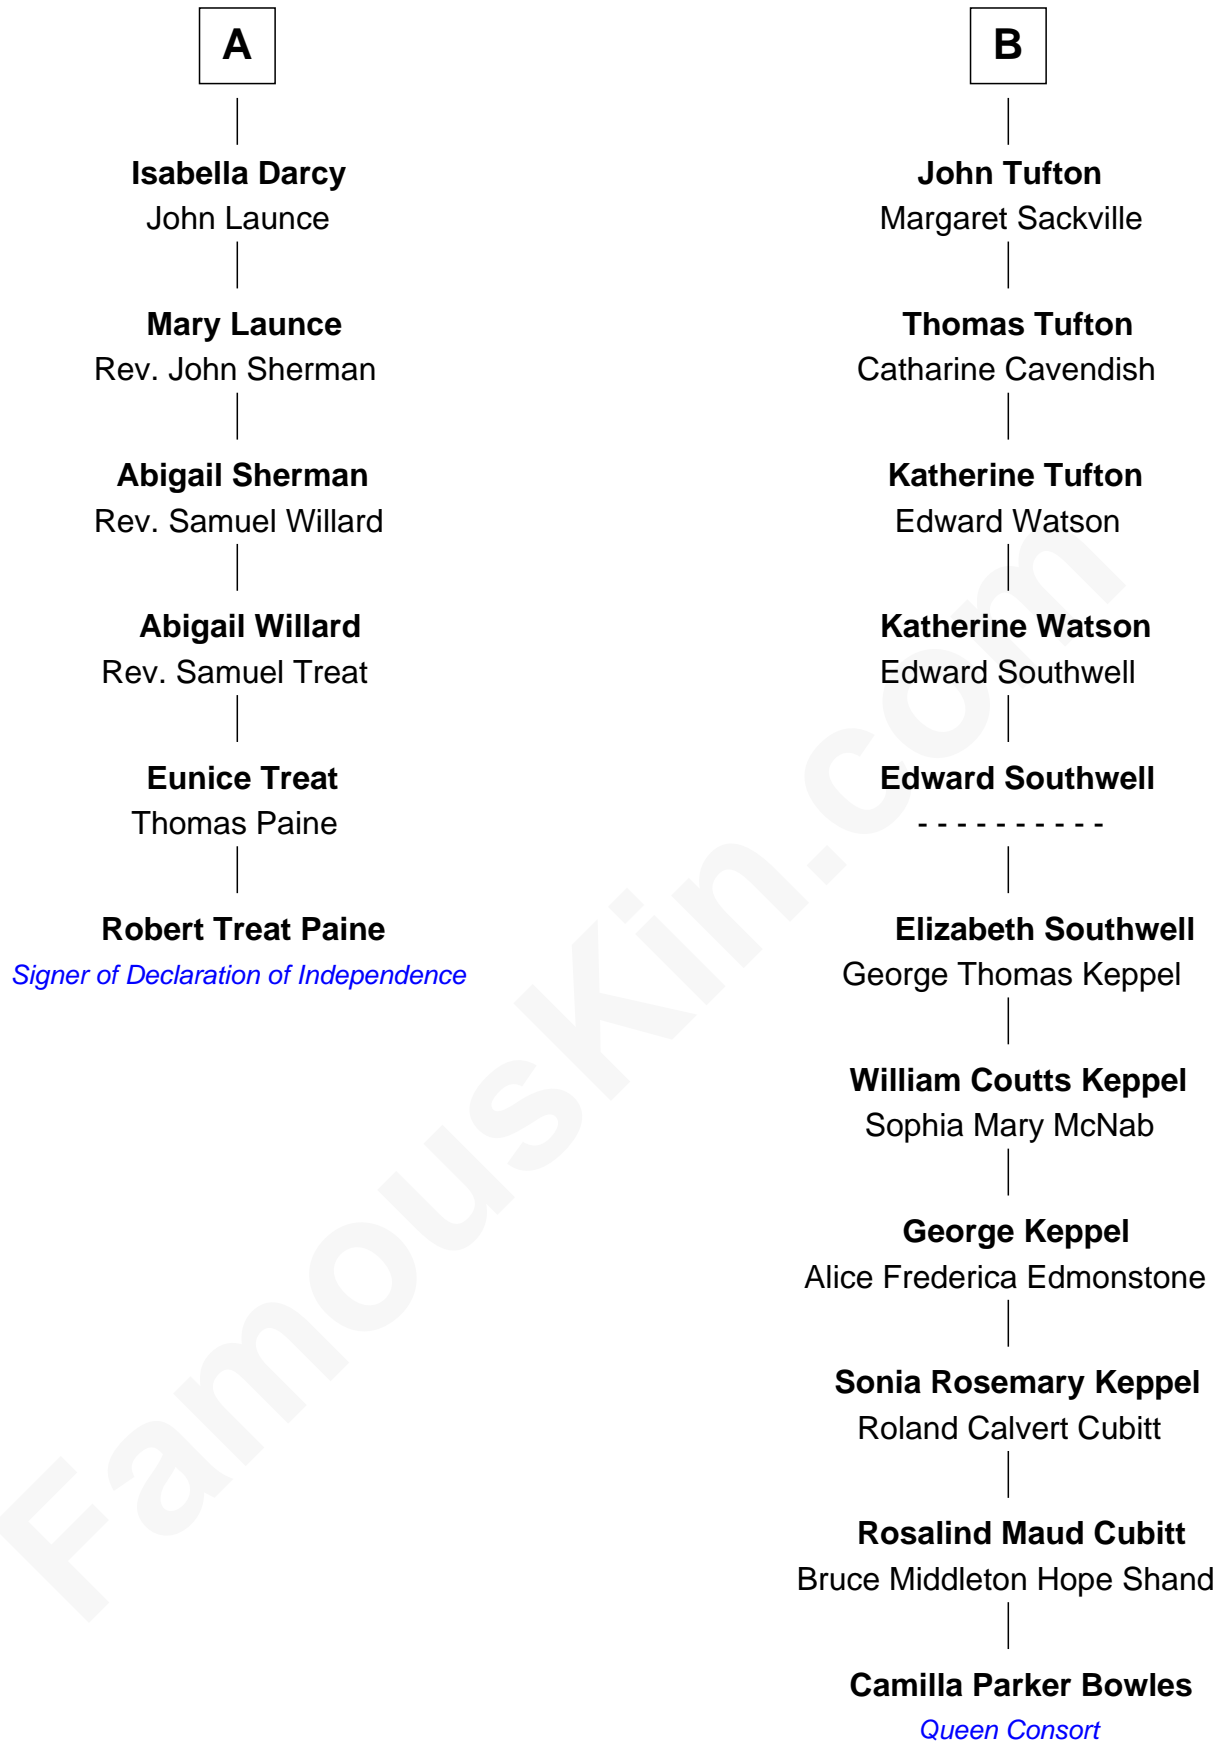

FamousKin.com

Relationship Chart of

Robert Treat Paine

Signer of the Declaration of Independence

12th cousin 5 times removed of

Camilla Parker Bowles

Queen Consort of the United Kingdom

Katherine Pabenham

Humphrey Stafford

Katherine Fray

Elizabeth Tilney

Sir Humphrey Bourchier

Anne Stafford

Sir Richard Neville

Margaret Bourchier

Sir Thomas Bryan

John Neville

Dorothy de Vere

Elizabeth Bryan

Sir Nicholas Carew

John Neville

Lucy Somerset

Mary Carew

Sir Arthur Darcy

Dorothy Neville

Sir Thomas Cecil

Sir Edward Darcy

Elizabeth Astley

Frances Cecil

Sir Nicholas Tufton

A

B