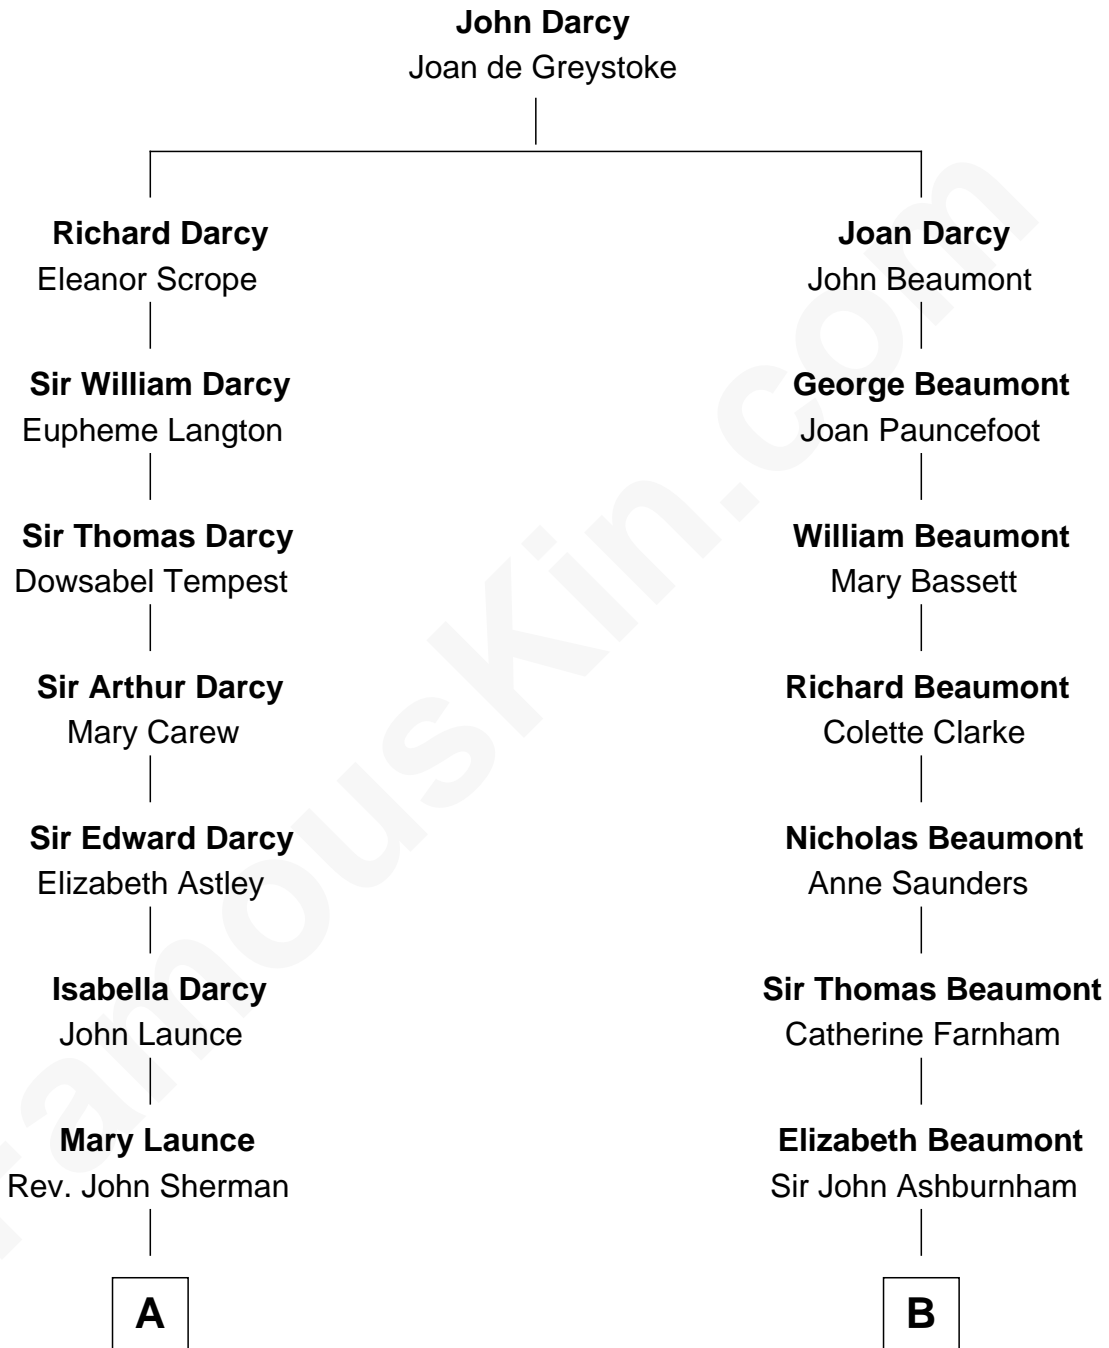

FamousKin.com

Relationship Chart of

Robert Treat Paine

Signer of the Declaration of Independence

10th cousin 8 times removed of

Camilla Parker Bowles

Queen Consort of the United Kingdom

C

Rosalind Maud Cubitt
Bruce Middleton Hope Shand

Camilla Parker Bowles
Queen Consort

FamousKin.com