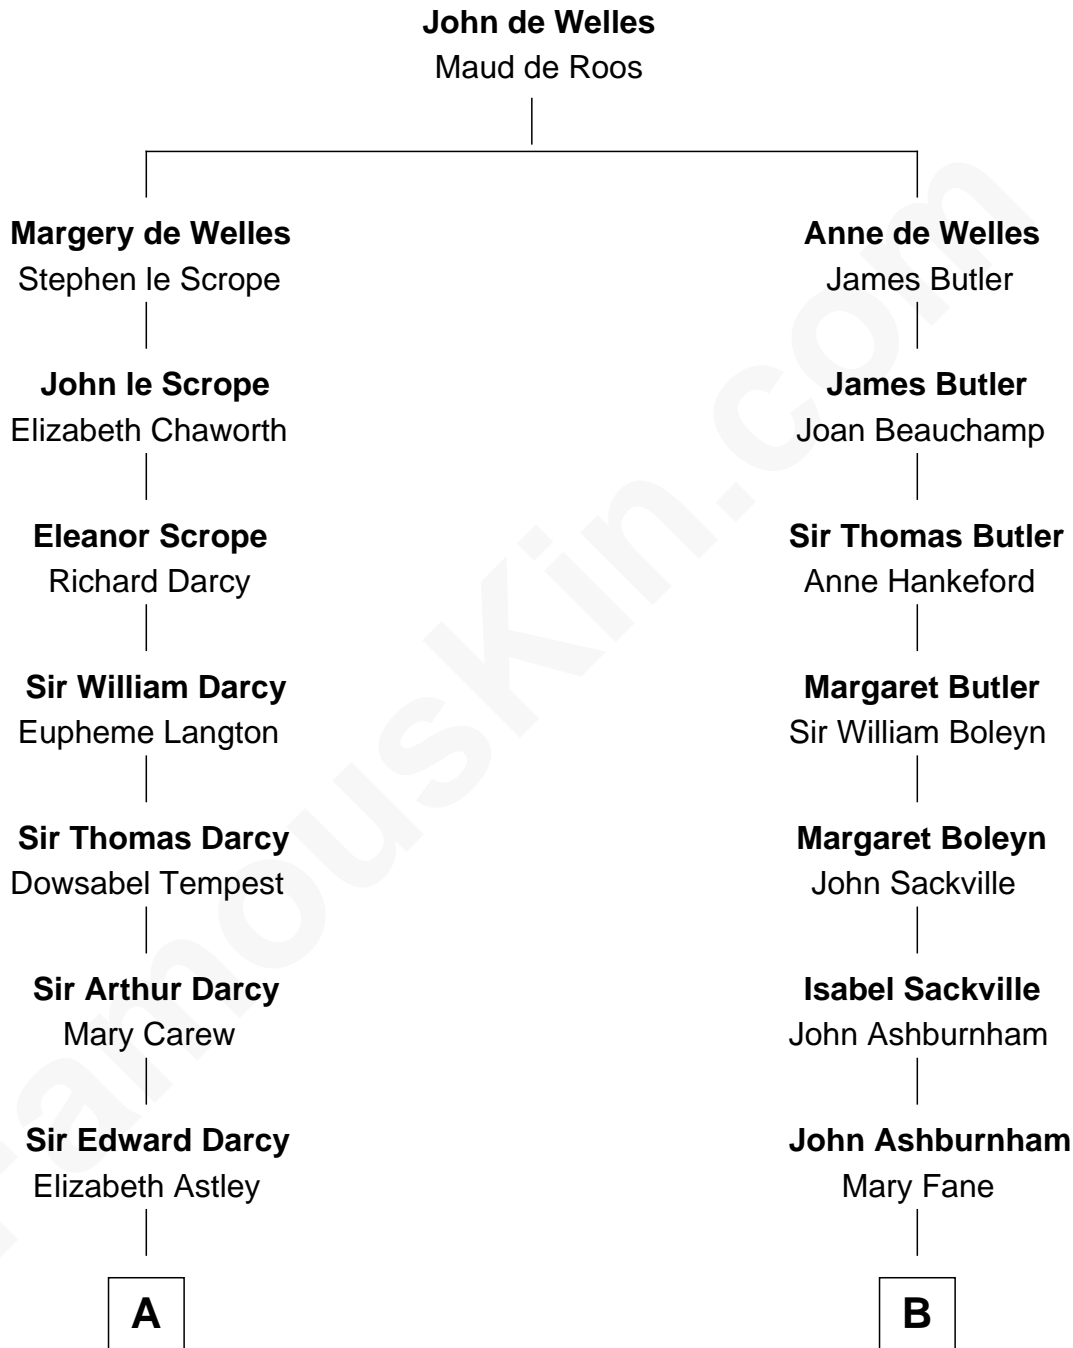

FamousKin.com

Relationship Chart of

Robert Treat Paine

Signer of the Declaration of Independence

12th cousin 7 times removed of

Camilla Parker Bowles

Queen Consort of the United Kingdom

C

—
Sonia Rosemary Keppel

Roland Calvert Cubitt

—
Rosalind Maud Cubitt

Bruce Middleton Hope Shand

—
Camilla Parker Bowles

Queen Consort

FamousKin.com