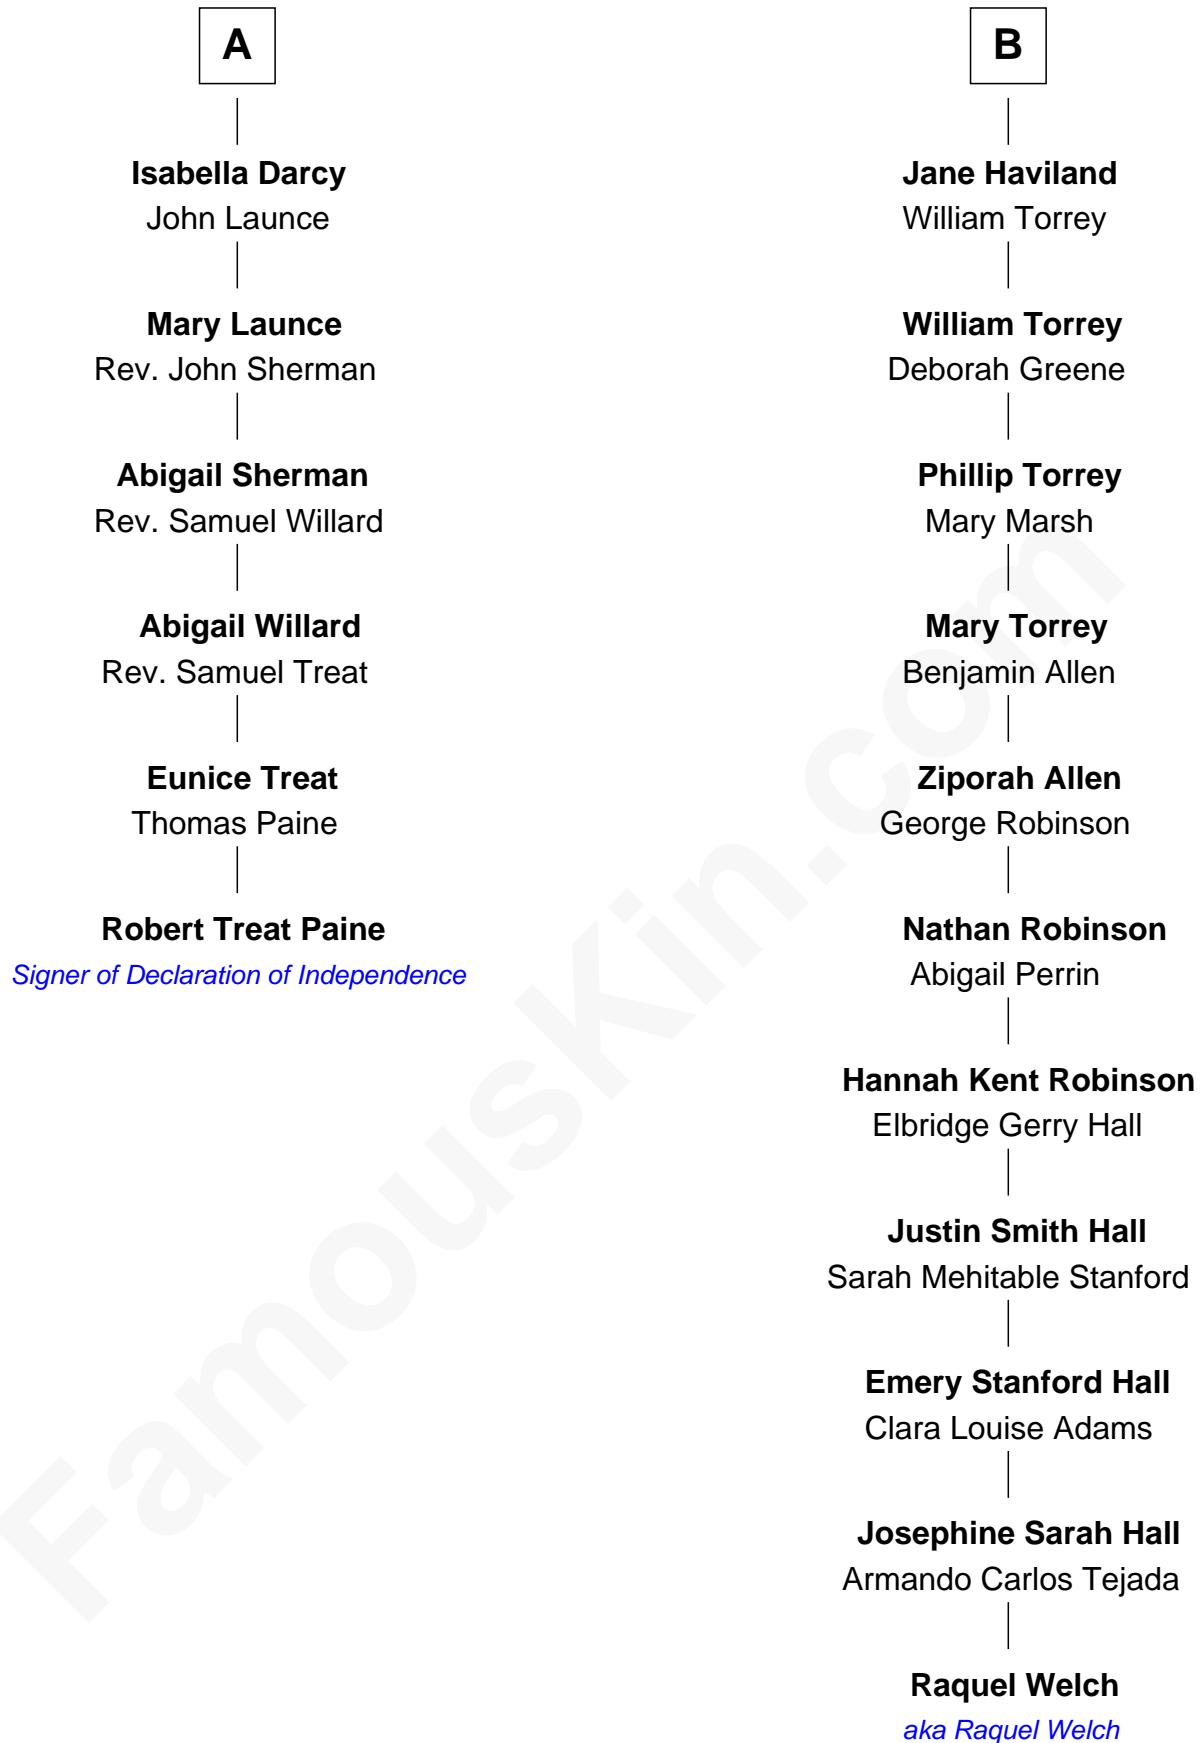

FamousKin.com

Relationship Chart of

Robert Treat Paine

Signer of the Declaration of Independence

12th cousin 5 times removed of

Raquel Welch
Movie Actress

Katherine Pabenham

with husband
Sir William Cheney

Anne Berkeley
Sir John Guise

Margaret Bouchier
Sir Thomas Bryan

John Guise
Tacy Grey

Elizabeth Bryan
Sir Nicholas Carew

William Guise
Mary Rotsey

Mary Carew
Sir Arthur Darcy

John Guise
Jane Pauncefoot

Sir Edward Darcy
Elizabeth Astley

Elizabeth Guise
Robert Haviland

A

B

Raquel Welch photo by [Alan Light](#) (CC BY 2.0)