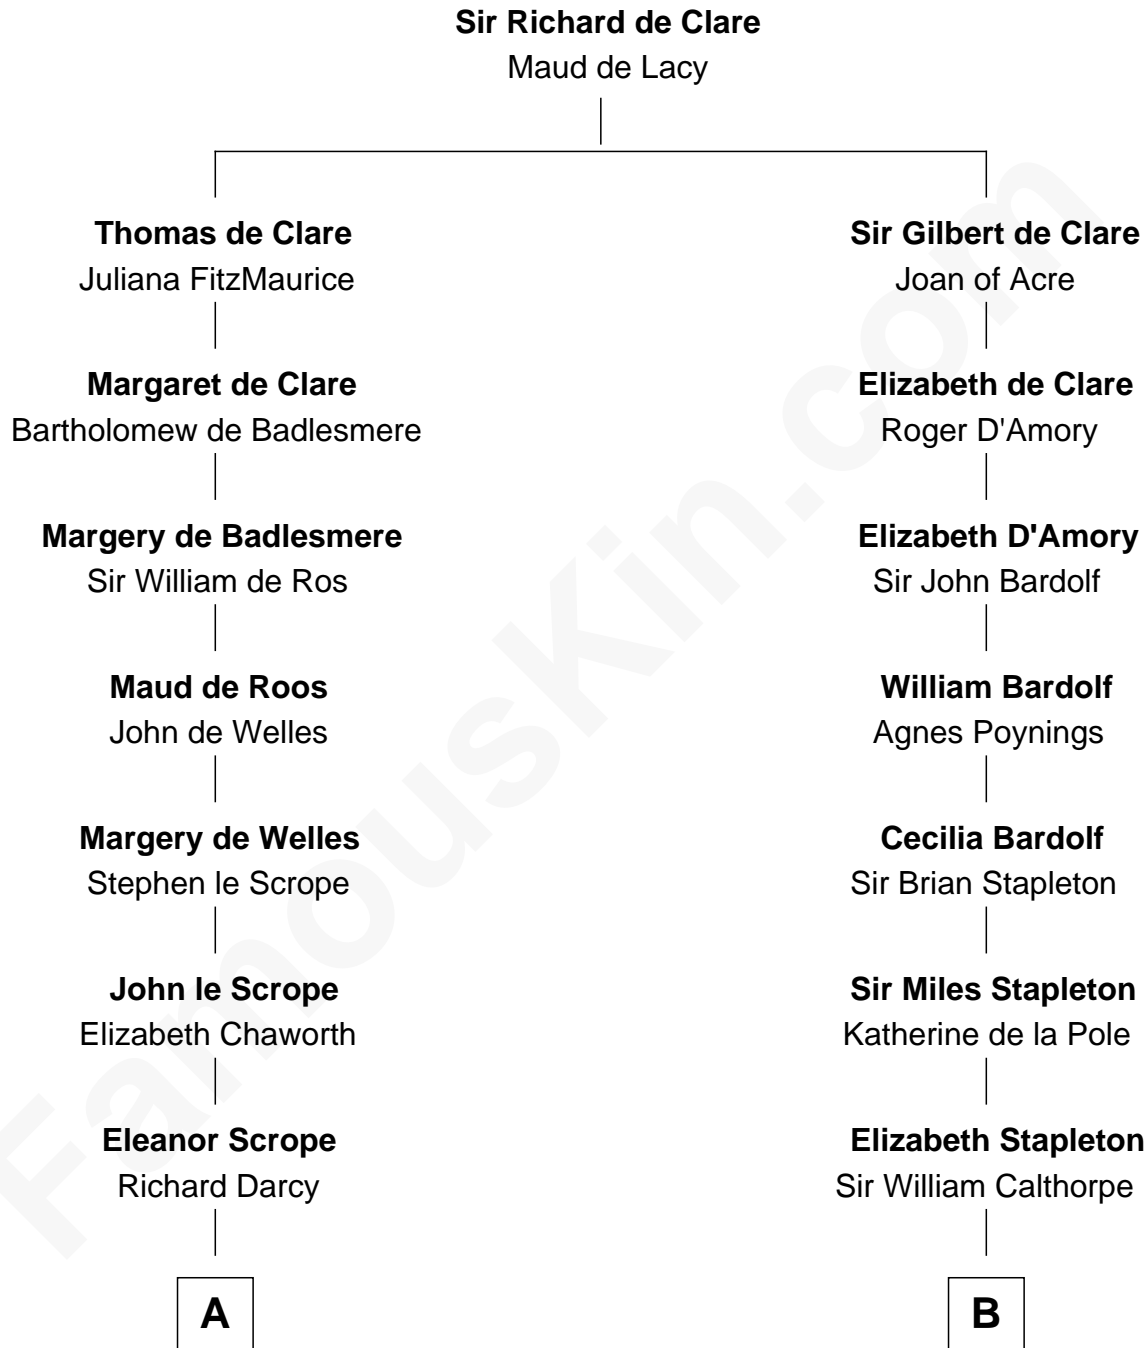

# FamousKin.com

## Relationship Chart of

### Robert Treat Paine

*Signer of the Declaration of Independence*

16th cousin 5 times removed of

**Vachel Lindsay**  
*American Poet*

**C**

**Rachel Dorsey**  
Anthony Lindsay

**Vachel Lindsay**  
Mary Anna Quisenberry