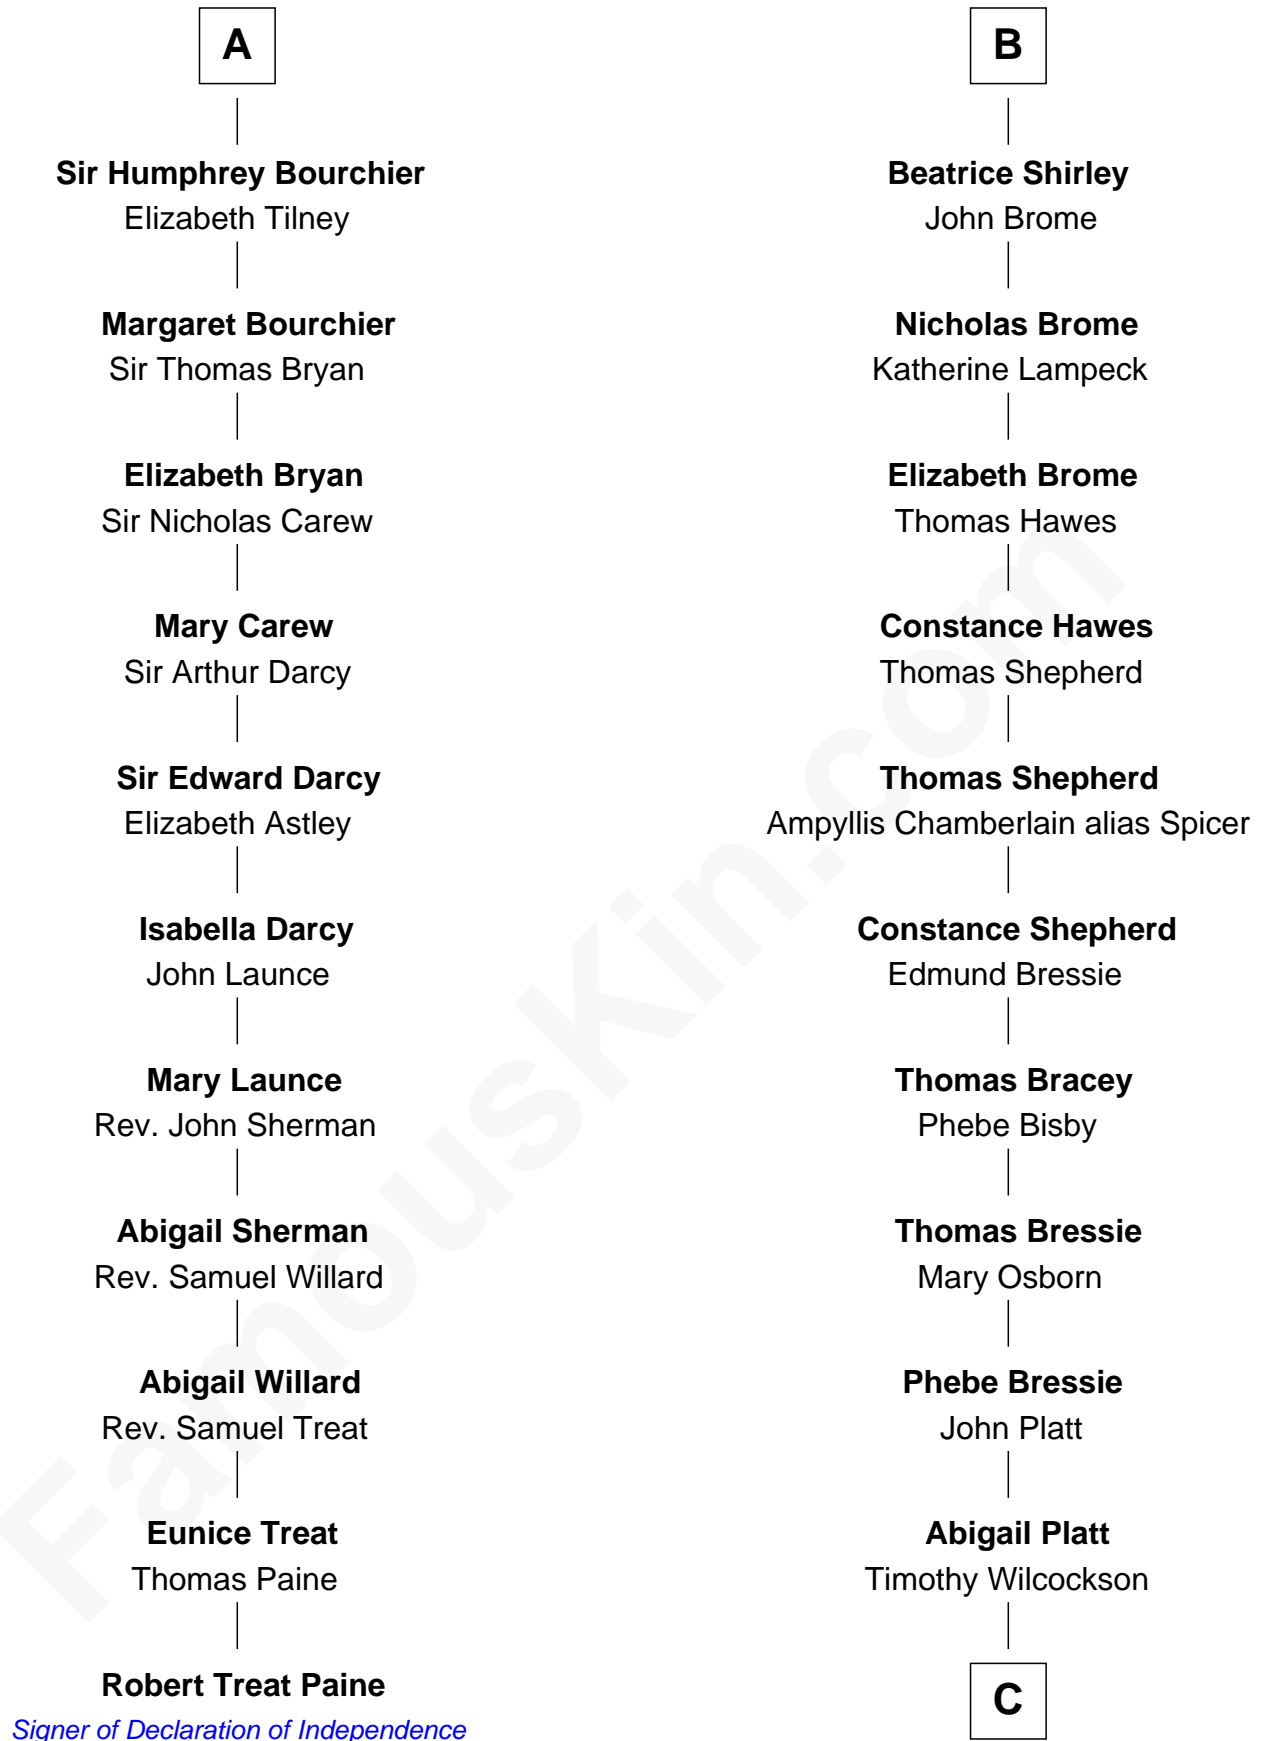

## Relationship Chart of

### Robert Treat Paine

*Signer of the Declaration of Independence*

17th cousin 4 times removed of

### Helen (Herron) Taft

*First Lady of President William H. Taft*

**C**

**Joanna Wilcockson**

David Welles

**Charity Welles**

Rev. Isaac Clinton

**Maria Clinton**