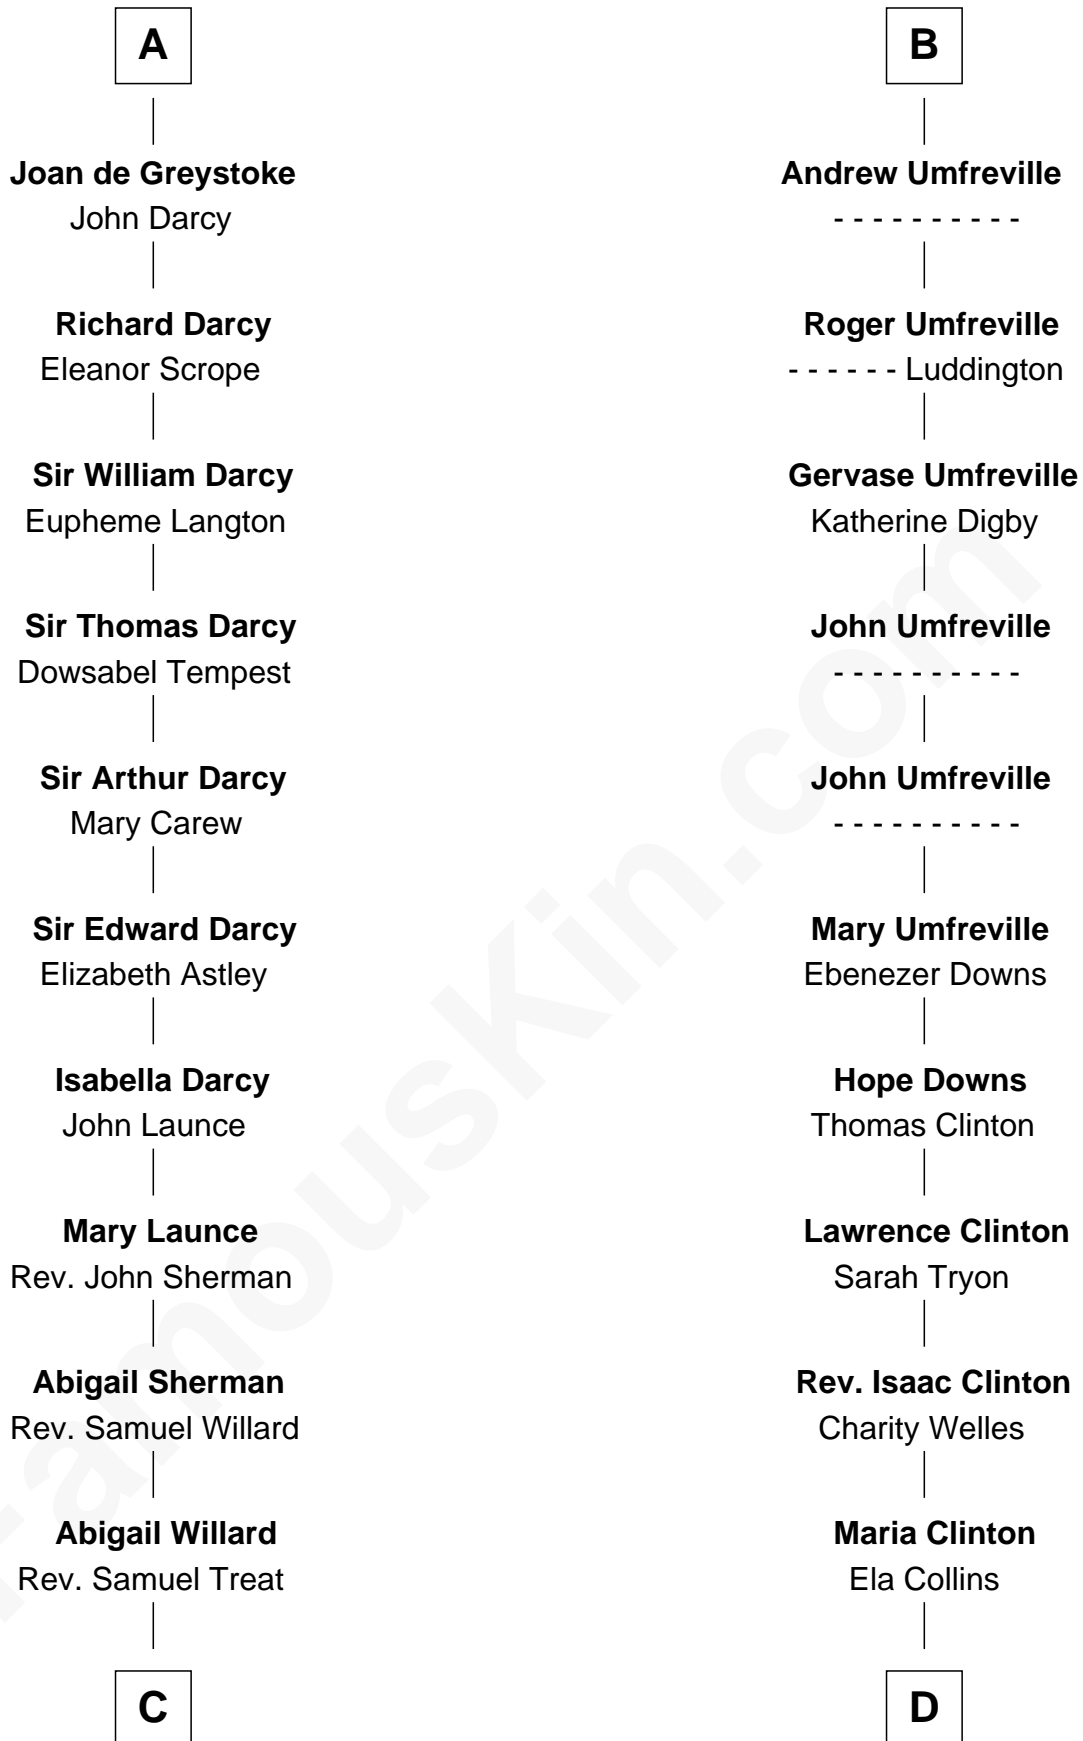

FamousKin.com

Relationship Chart of

Robert Treat Paine

Signer of the Declaration of Independence

18th cousin of

Helen (Herron) Taft

First Lady of President William H. Taft

C

Eunice Treat
Thomas Paine

Robert Treat Paine

Signer of Declaration of Independence

D

Harriet Anne Collins
John Williamson Herron

Helen (Herron) Taft

First Lady of William H. Taft

FamousKin.com