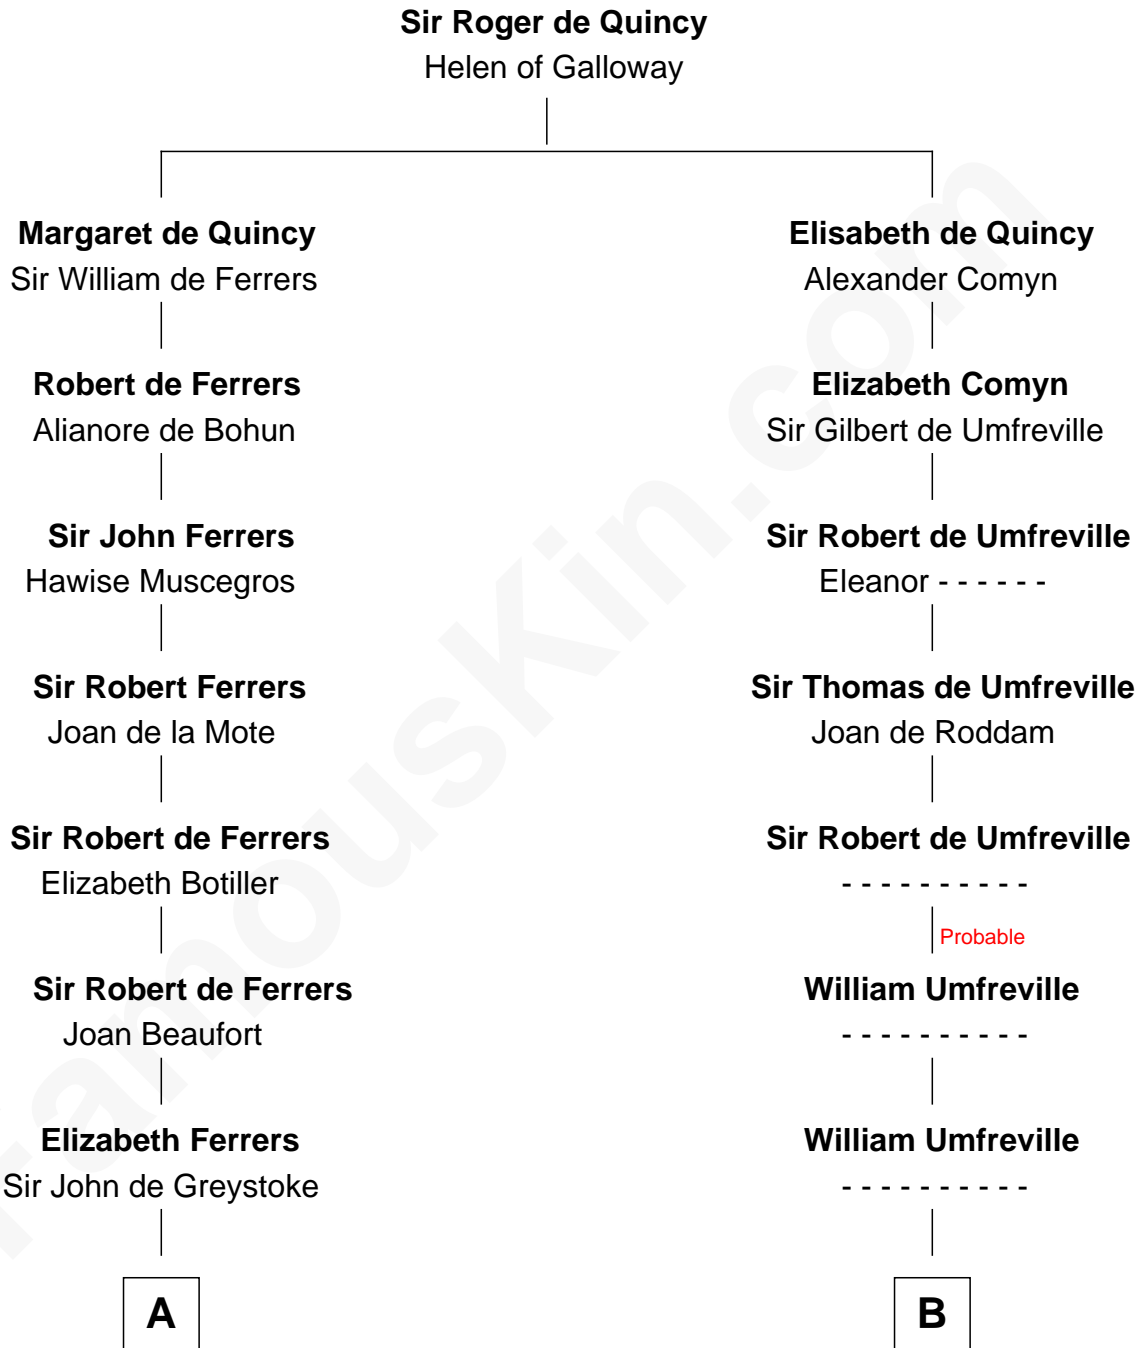

FamousKin.com

Relationship Chart of

Robert Treat Paine

Signer of the Declaration of Independence

18th cousin of

Helen (Herron) Taft

First Lady of President William H. Taft

C

Eunice Treat
Thomas Paine

Robert Treat Paine

Signer of Declaration of Independence

D

Harriet Anne Collins
John Williamson Herron

Helen (Herron) Taft

First Lady of William H. Taft

FamousKin.com