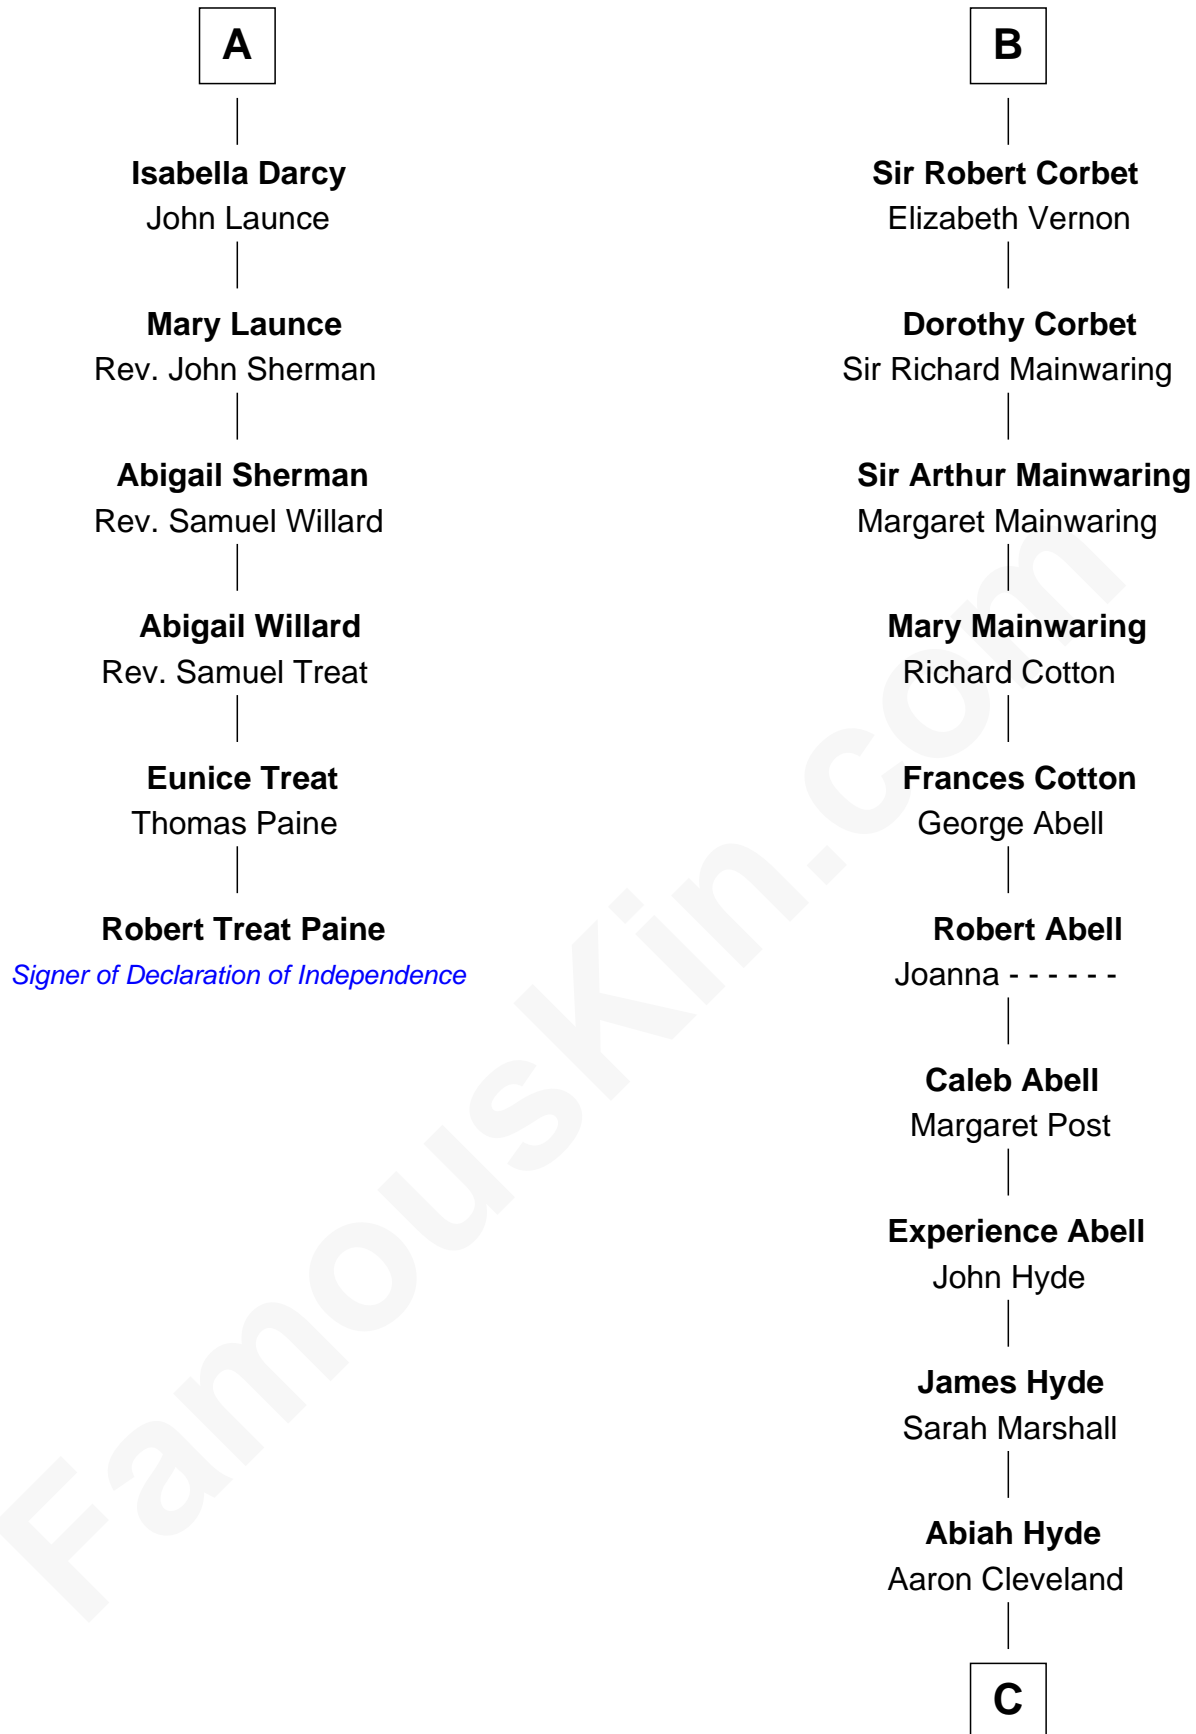

FamousKin.com

Relationship Chart of

Robert Treat Paine

Signer of the Declaration of Independence

12th cousin 7 times removed of

Grover Cleveland

22nd and 24th U.S. President

C

William Cleveland

Margaret Falley

Rev. Richard Falley Cleveland

Ann Neal

Grover Cleveland

22nd and 24th U.S. President

FamousKin.com