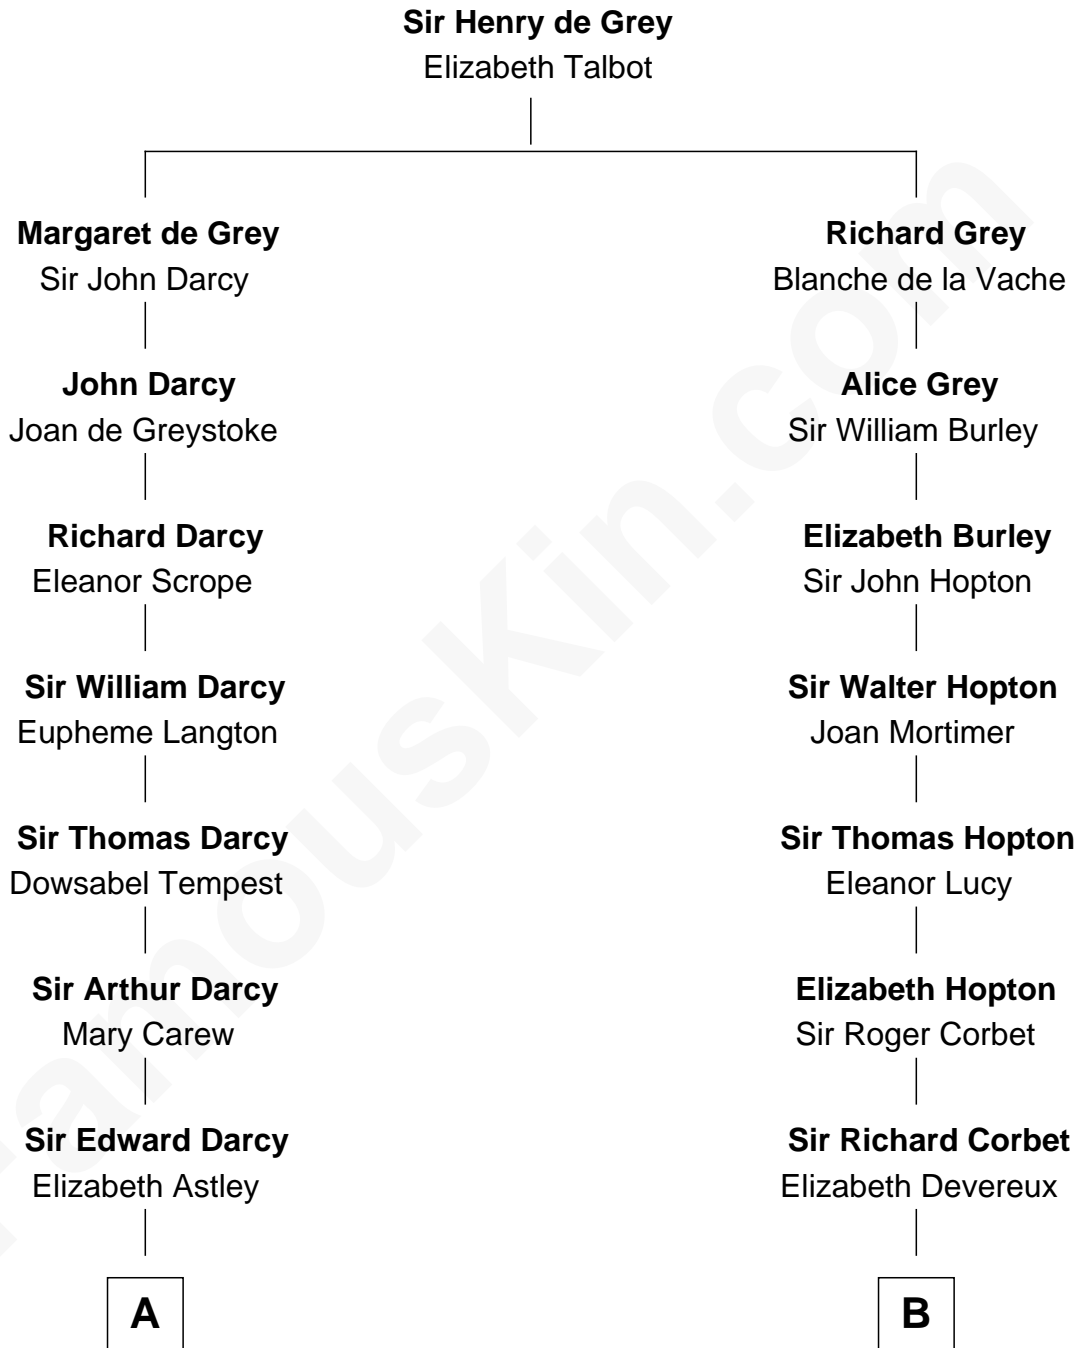

FamousKin.com

Relationship Chart of

Robert Treat Paine

Signer of the Declaration of Independence

12th cousin 7 times removed of

Grover Cleveland

22nd and 24th U.S. President

C

William Cleveland

Margaret Falley

Rev. Richard Falley Cleveland

Ann Neal

Grover Cleveland

22nd and 24th U.S. President

FamousKin.com