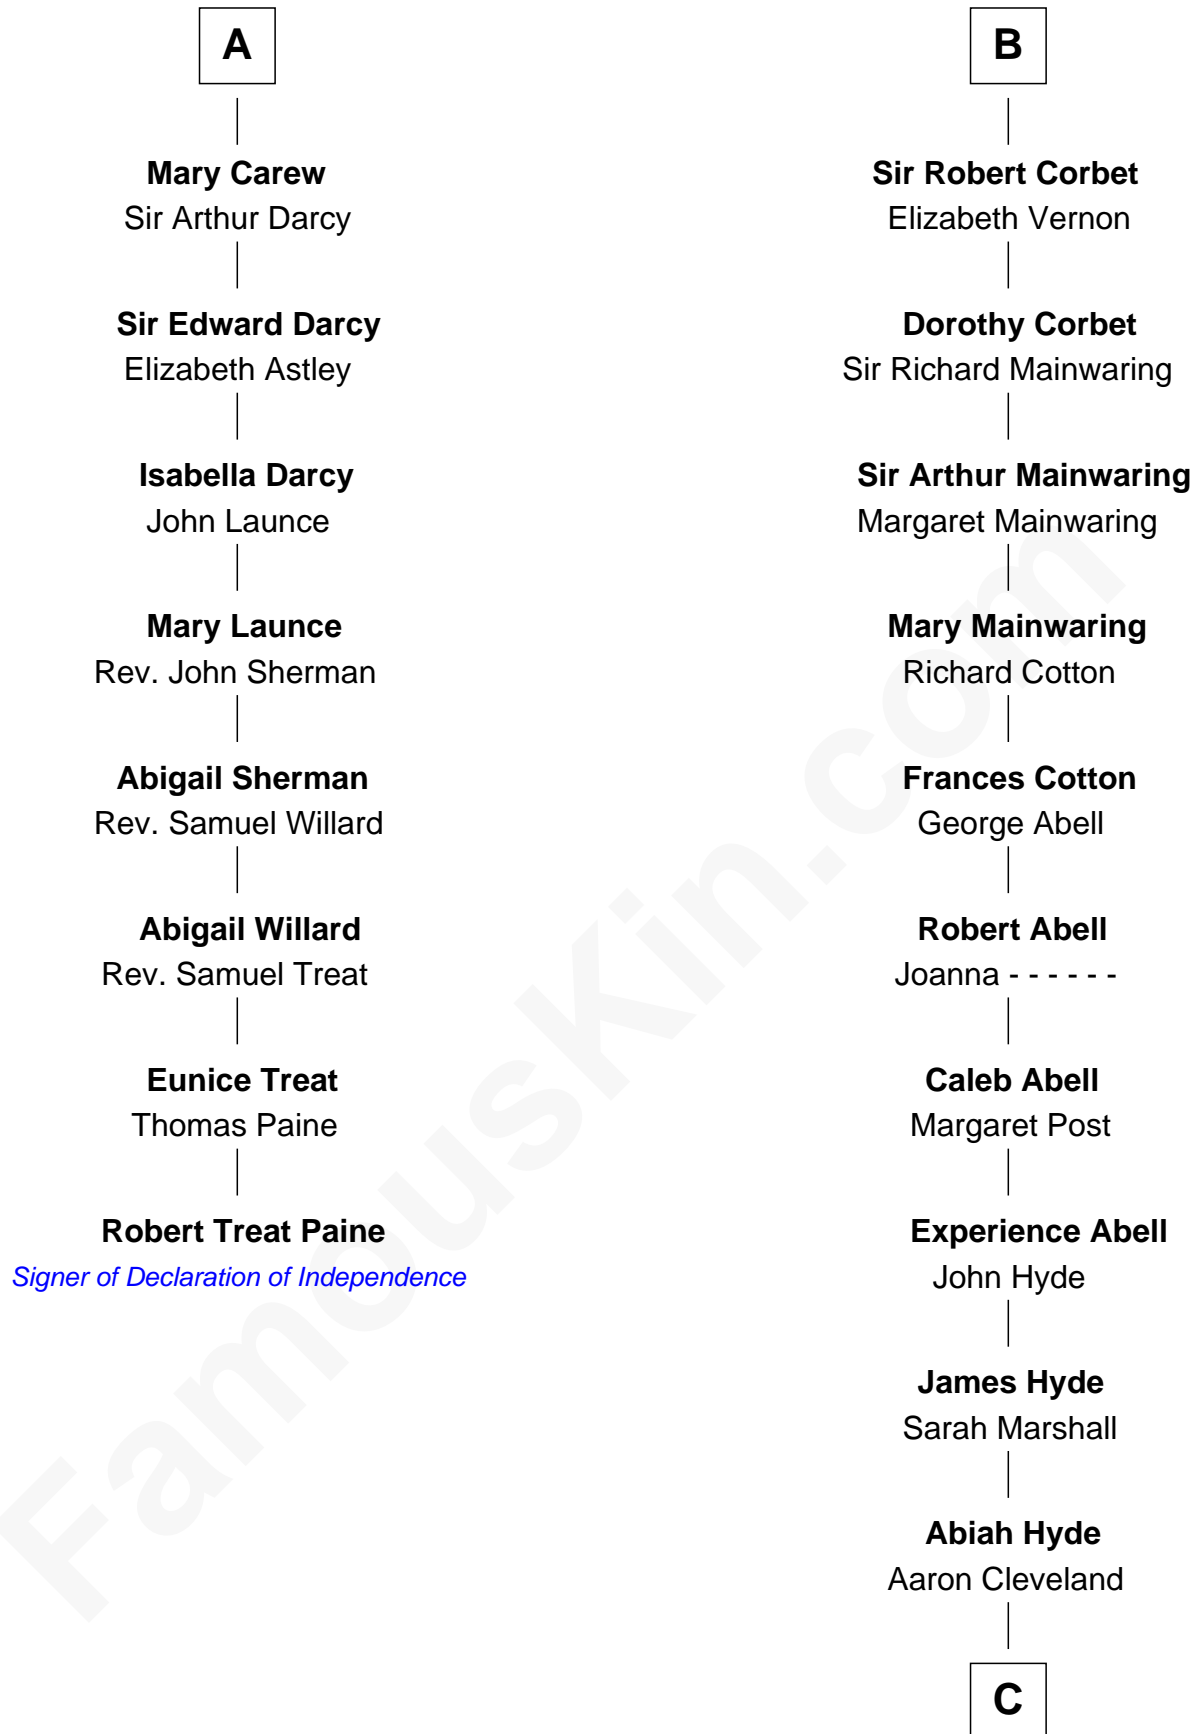

FamousKin.com

Relationship Chart of

Robert Treat Paine

Signer of the Declaration of Independence

14th cousin 5 times removed of

Grover Cleveland

22nd and 24th U.S. President

C

William Cleveland

Margaret Falley

Rev. Richard Falley Cleveland

Ann Neal

Grover Cleveland

22nd and 24th U.S. President

FamousKin.com