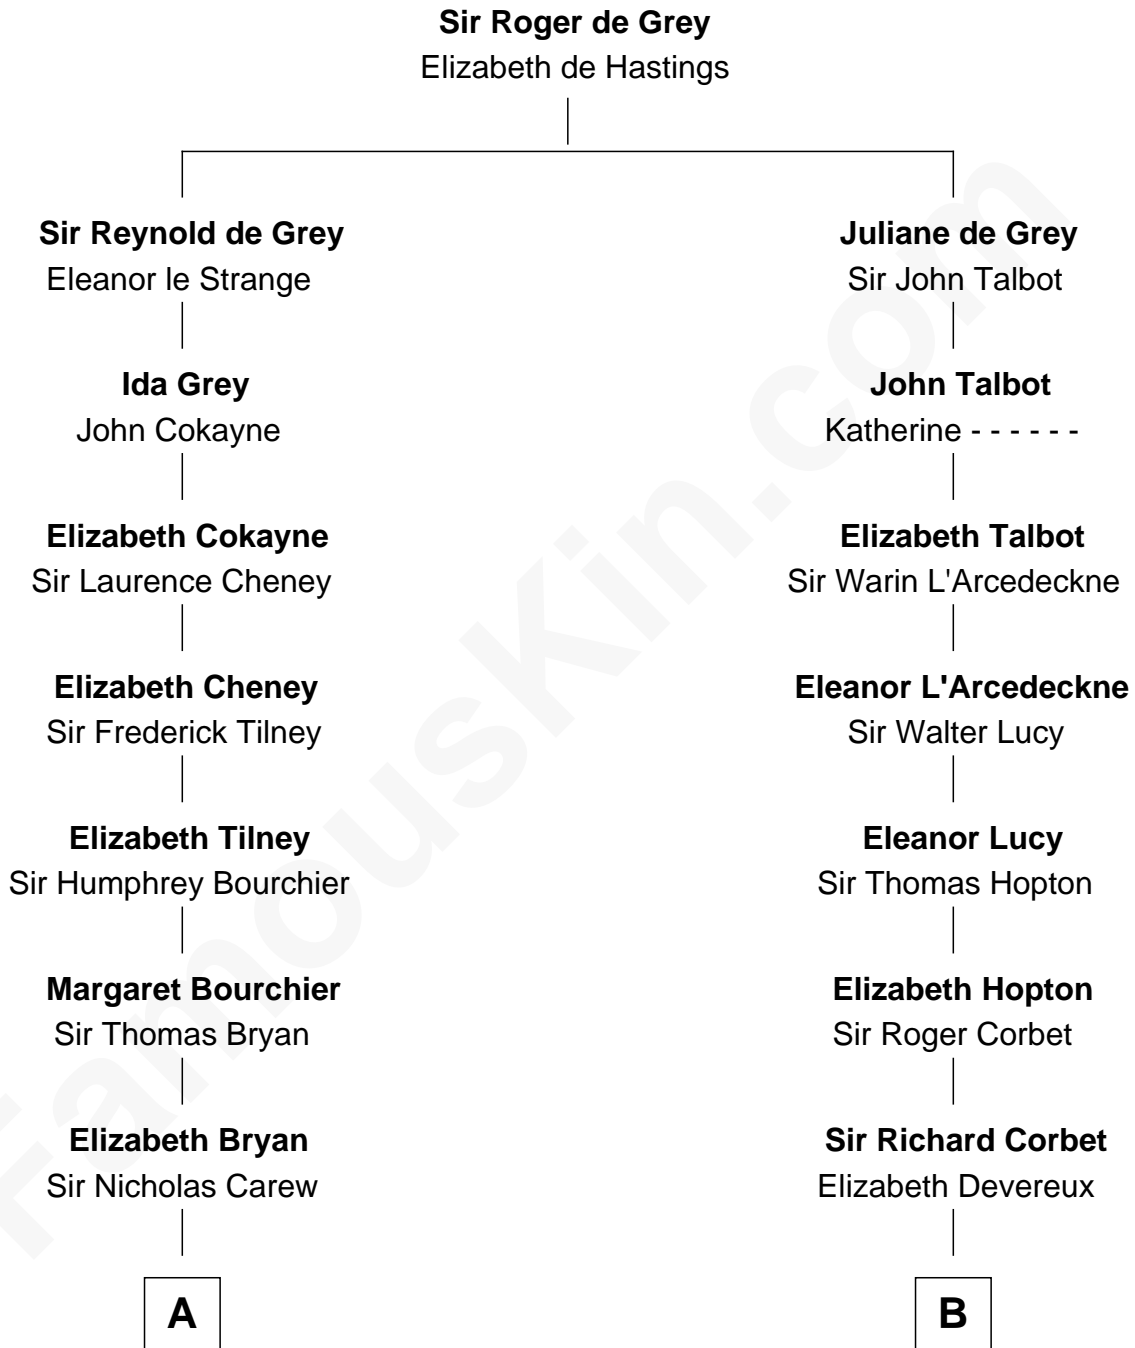

FamousKin.com

Relationship Chart of

Robert Treat Paine

Signer of the Declaration of Independence

14th cousin 5 times removed of

Grover Cleveland

22nd and 24th U.S. President

C

William Cleveland

Margaret Falley

Rev. Richard Falley Cleveland

Ann Neal

Grover Cleveland

22nd and 24th U.S. President

FamousKin.com