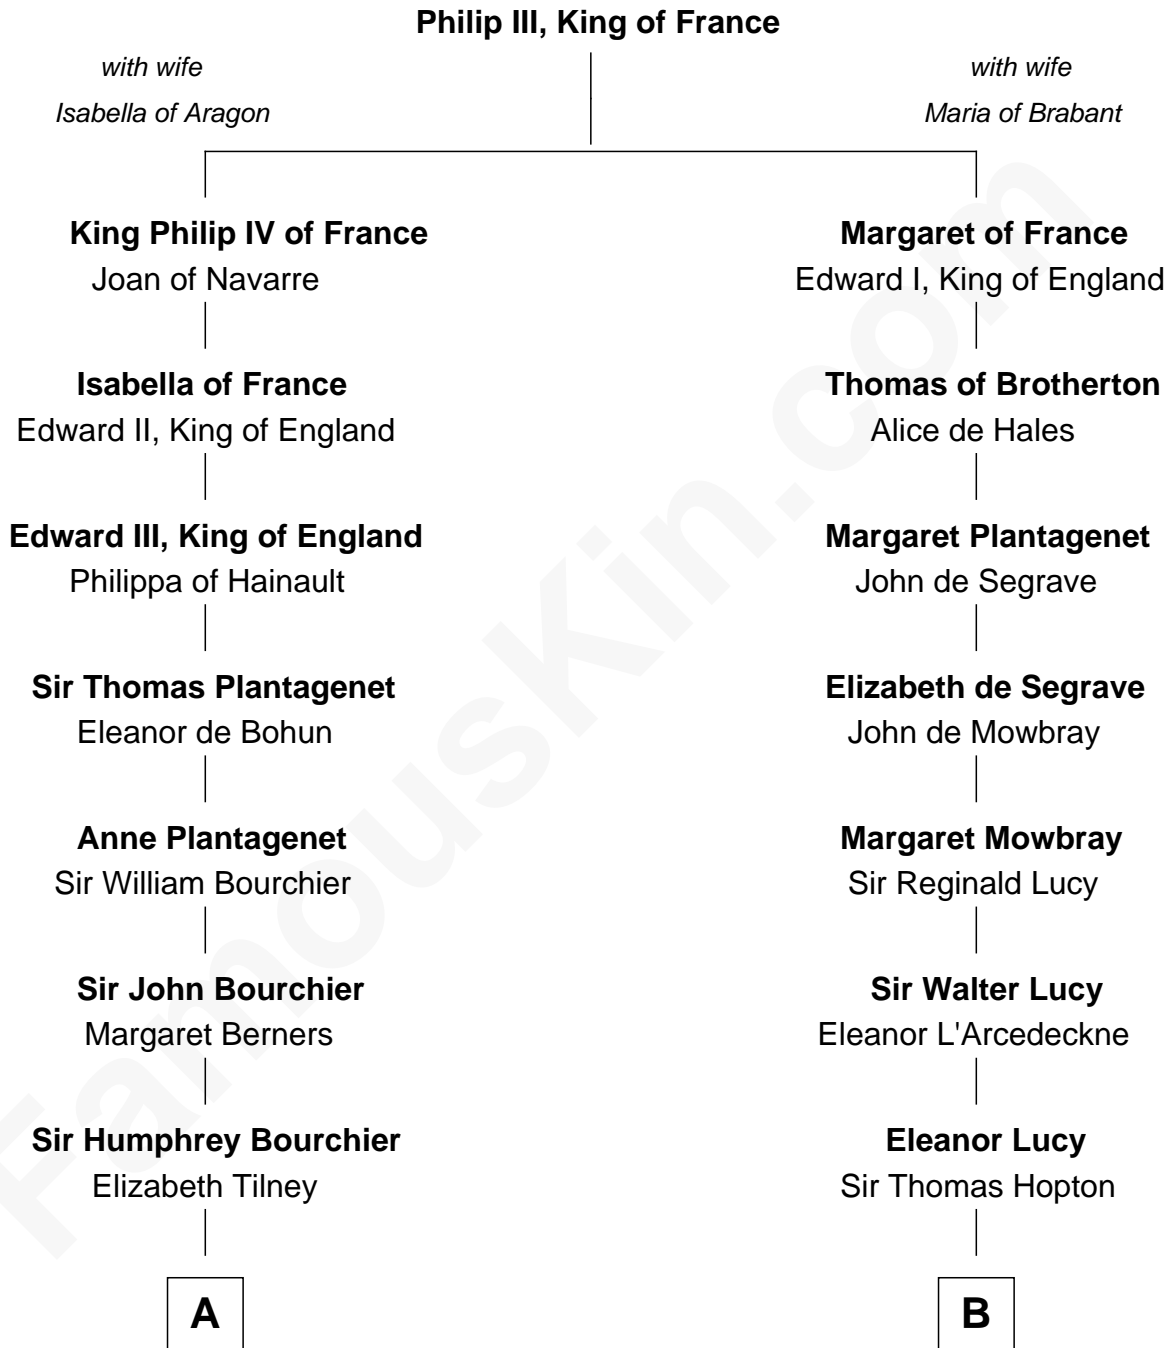

FamousKin.com

Relationship Chart of

Robert Treat Paine

Signer of the Declaration of Independence

16th cousin 5 times removed of

Grover Cleveland

22nd and 24th U.S. President

C

James Hyde
Sarah Marshall

Abiah Hyde
Aaron Cleveland

William Cleveland
Margaret Falley

Rev. Richard Falley Cleveland
Ann Neal

Grover Cleveland
22nd and 24th U.S. President