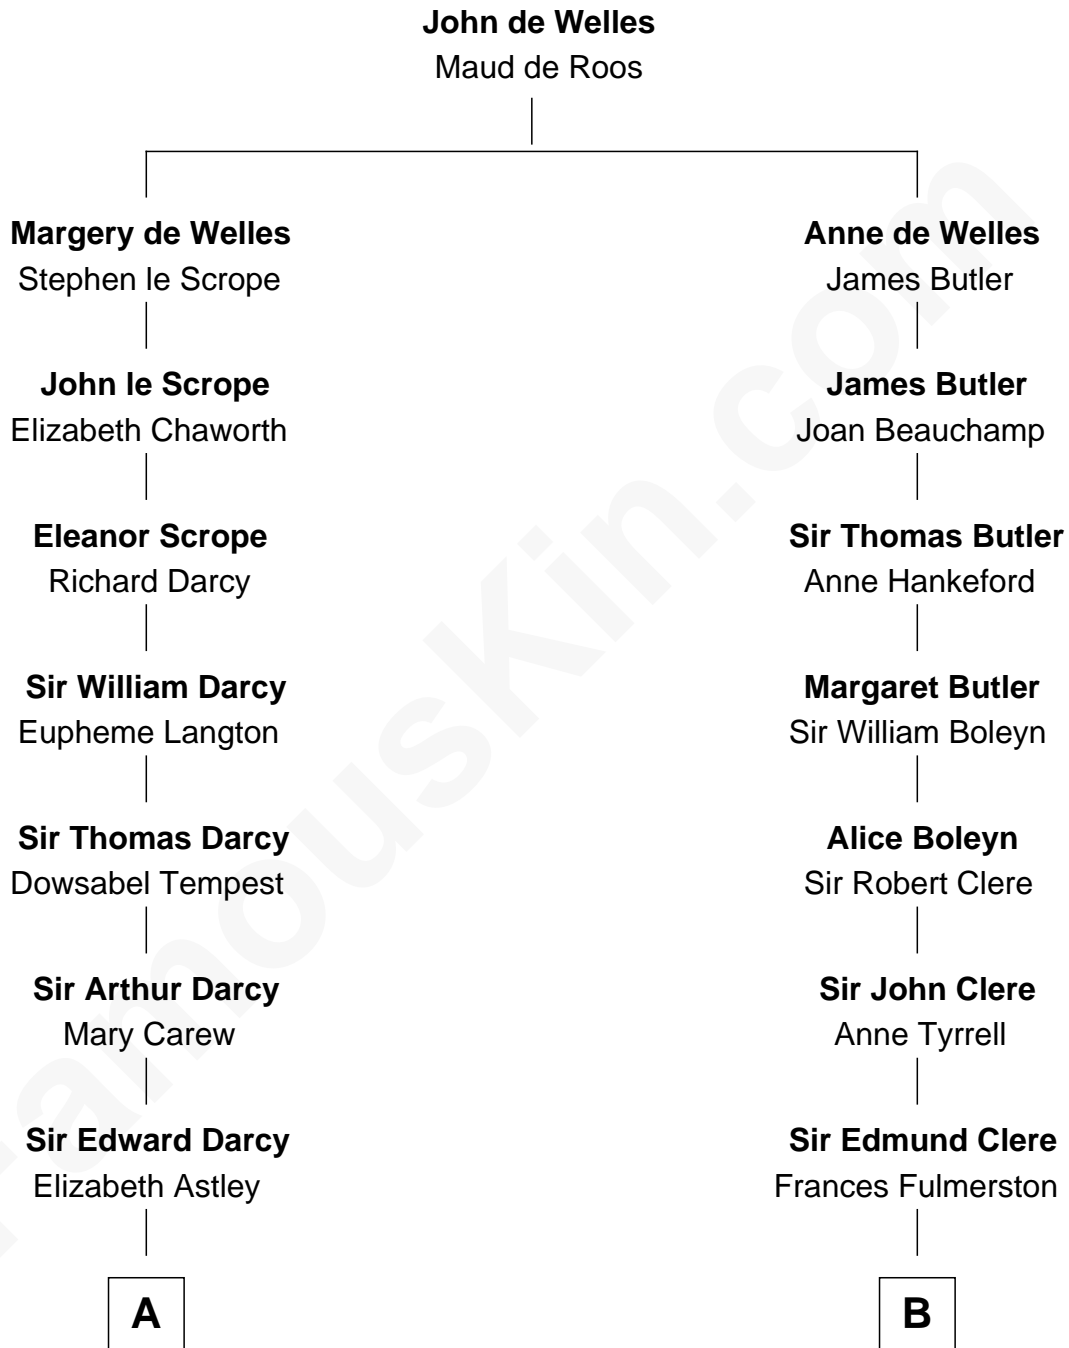

## Relationship Chart of

### Robert Treat Paine

*Signer of the Declaration of Independence*

12th cousin 7 times removed of

### Mamie (Doud) Eisenhower

*First Lady of President Dwight Eisenhower*

C

**Royal Houghton Doud**

Mary Cornelia Sheldon

**John Sheldon Doud**

Elivera Mathilda Carlson

**Mamie (Doud) Eisenhower**