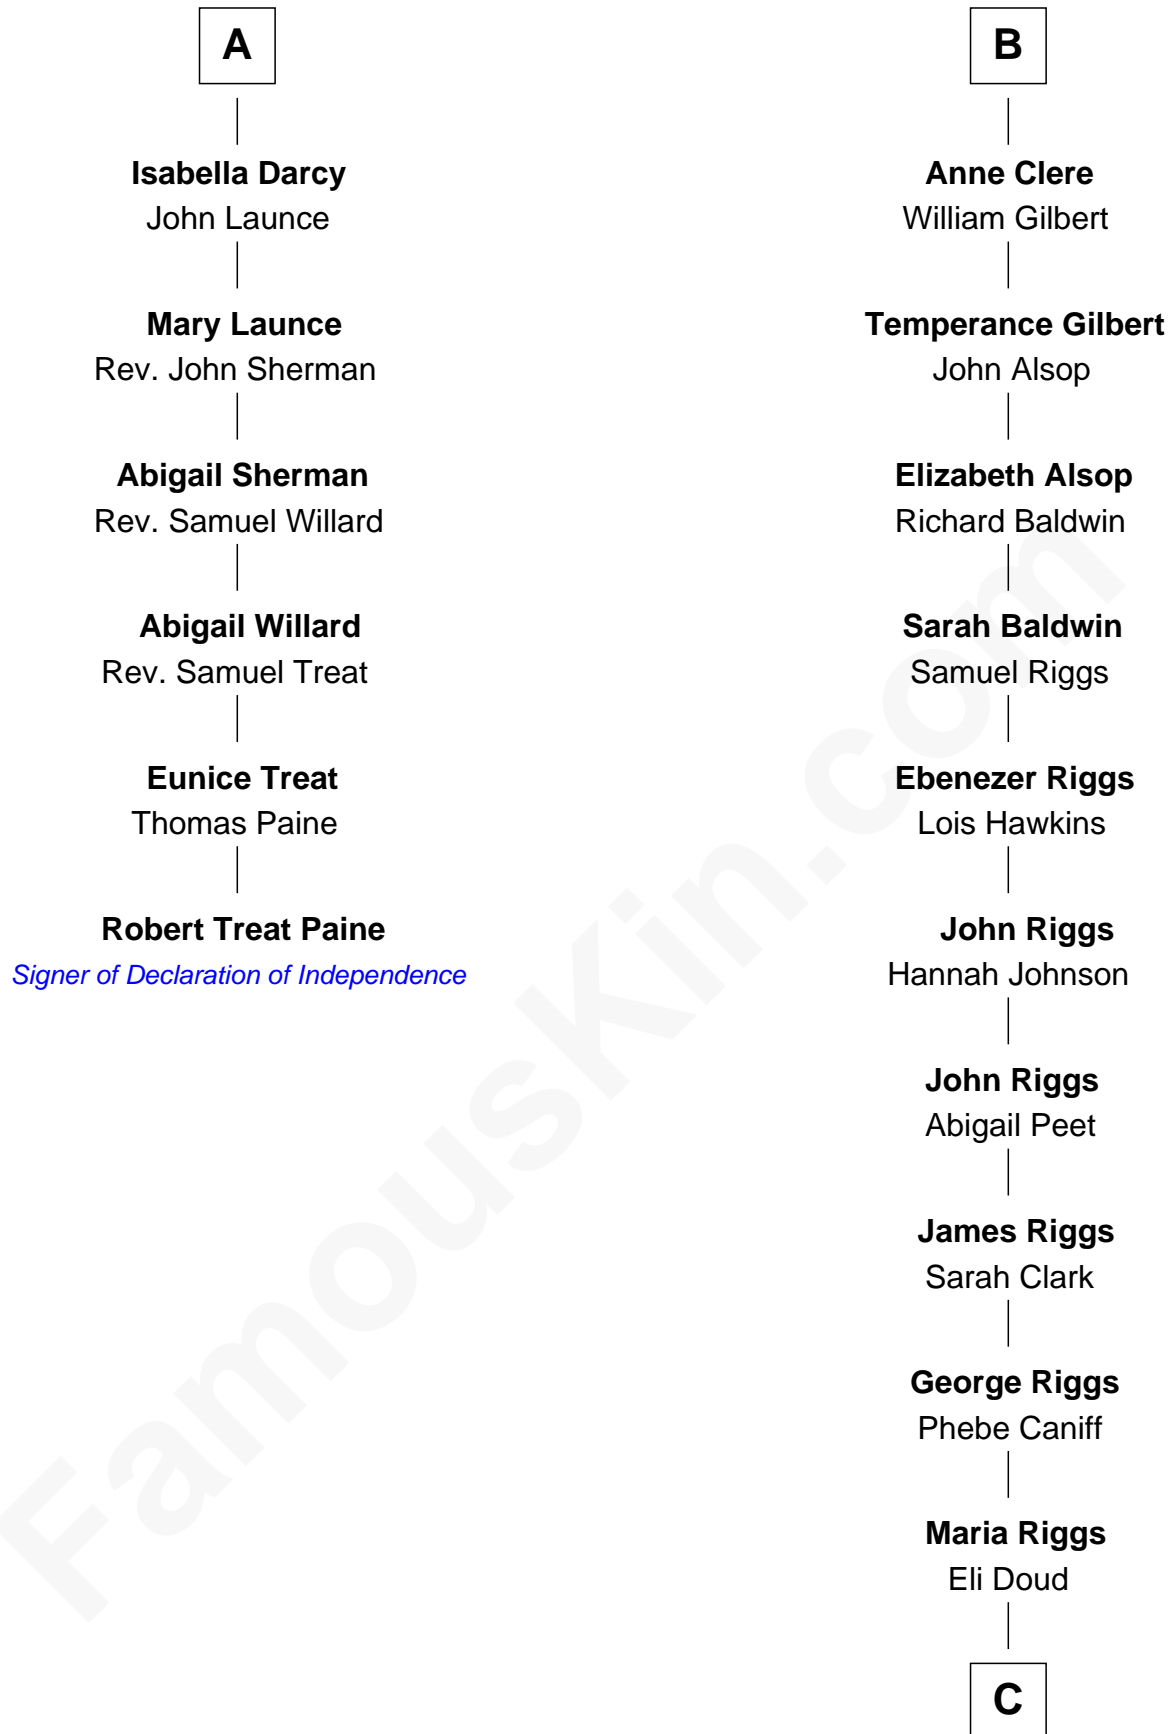

## Relationship Chart of

### Robert Treat Paine

*Signer of the Declaration of Independence*

12th cousin 7 times removed of

### Mamie (Doud) Eisenhower

*First Lady of President Dwight Eisenhower*

C

**Royal Houghton Doud**

Mary Cornelia Sheldon

**John Sheldon Doud**

Elivera Mathilda Carlson

**Mamie (Doud) Eisenhower**