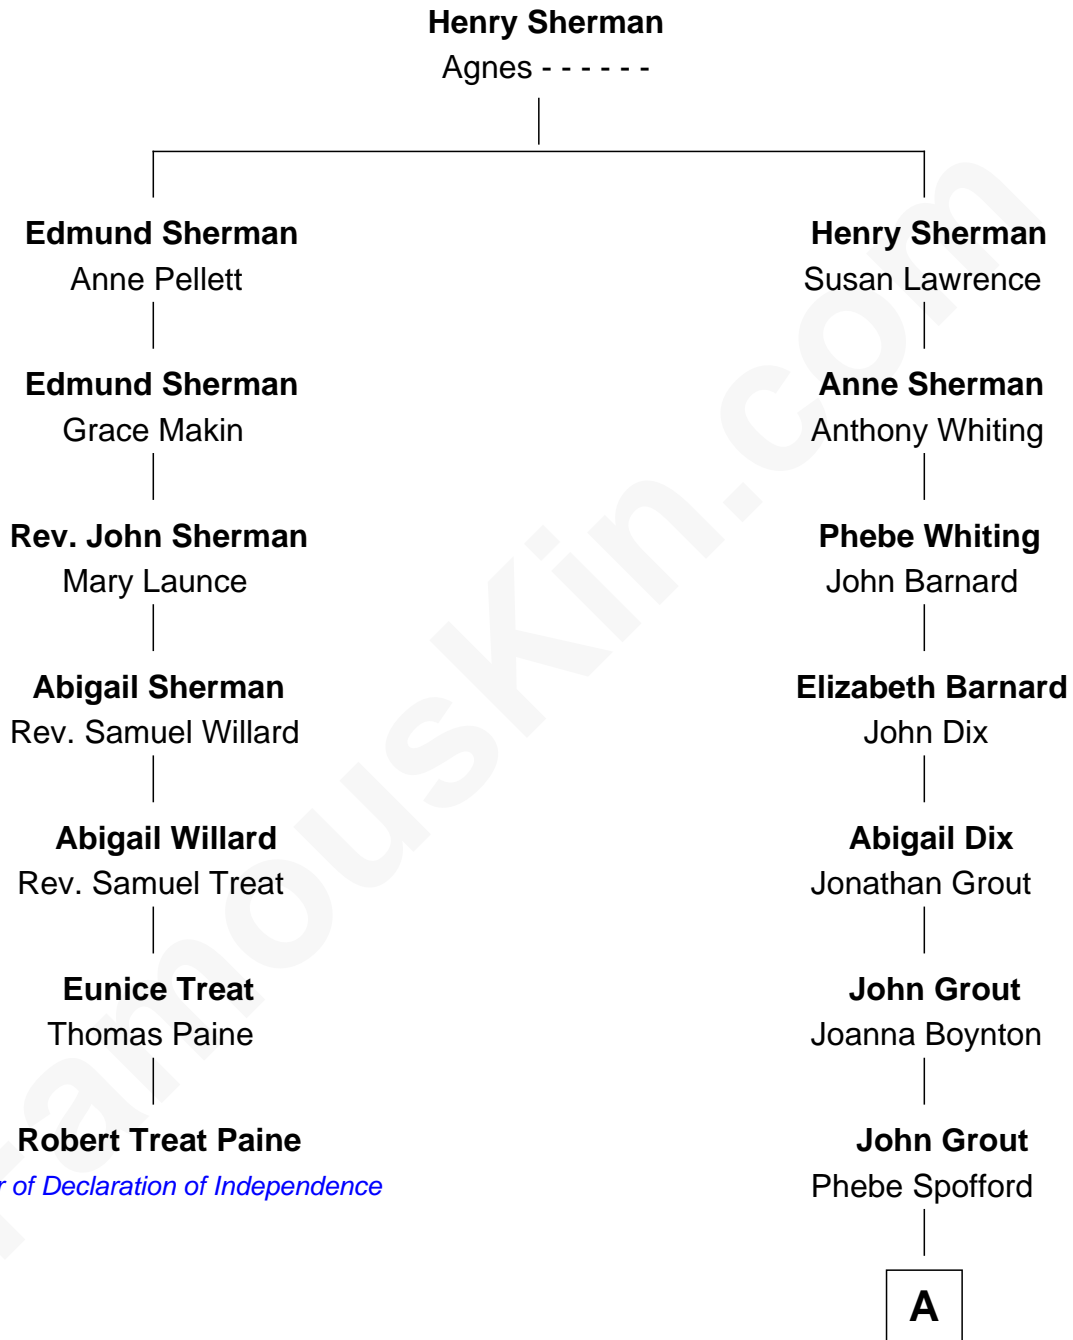

FamousKin.com

Relationship Chart of

Robert Treat Paine

Signer of the Declaration of Independence

6th cousin 6 times removed of

Herbert Hoover

31st U.S. President

A

—
Phebe Grout

Jacob Winn

—
Endymia Winn

Thomas Sherwood

—
Lucinda Sherwood

John Minthorn

—
Theodore Minthorn

Mary Wasley

—
Hulda Randall Minthorn

Jessie Clark Hoover

—
Herbert Hoover

31st U.S. President

FamousKin.com