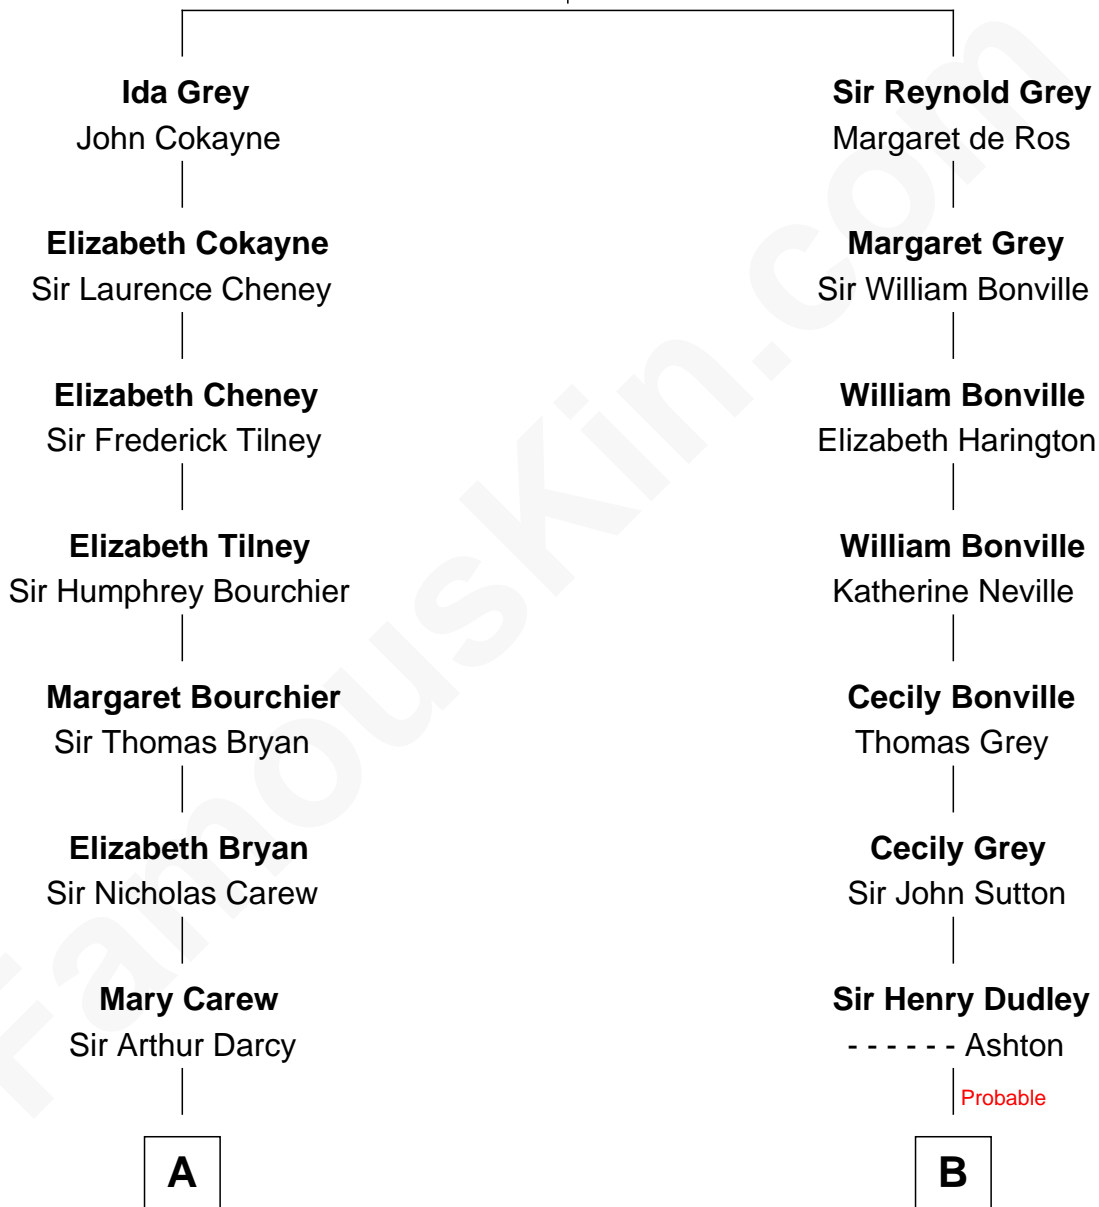

FamousKin.com

Relationship Chart of

Robert Treat Paine

Signer of the Declaration of Independence

13th cousin 6 times removed of

Herbert Hoover
31st U.S. President

Sir Reynold de Grey
Eleanor le Strange

C

Theodore Minthorn

Mary Wasley

Hulda Randall Minthorn

Jessie Clark Hoover

Herbert Hoover

31st U.S. President

FamousKin.com