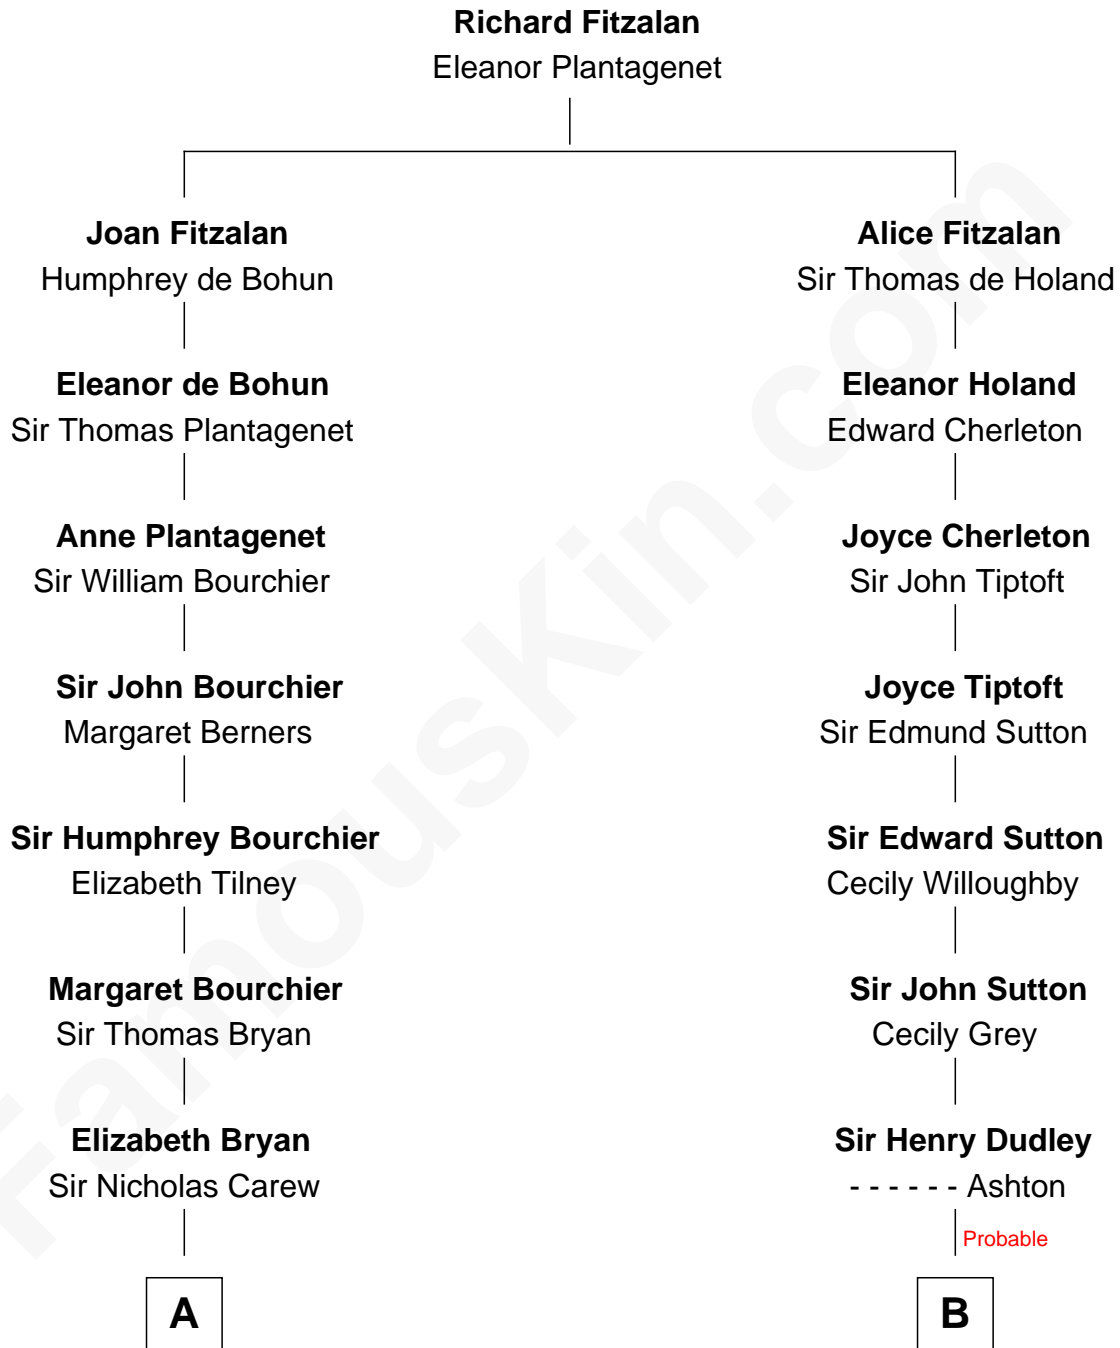

FamousKin.com

Relationship Chart of

Robert Treat Paine

Signer of the Declaration of Independence

14th cousin 5 times removed of

Herbert Hoover

31st U.S. President

C

Theodore Minthorn

Mary Wasley

Hulda Randall Minthorn

Jessie Clark Hoover

Herbert Hoover

31st U.S. President

FamousKin.com