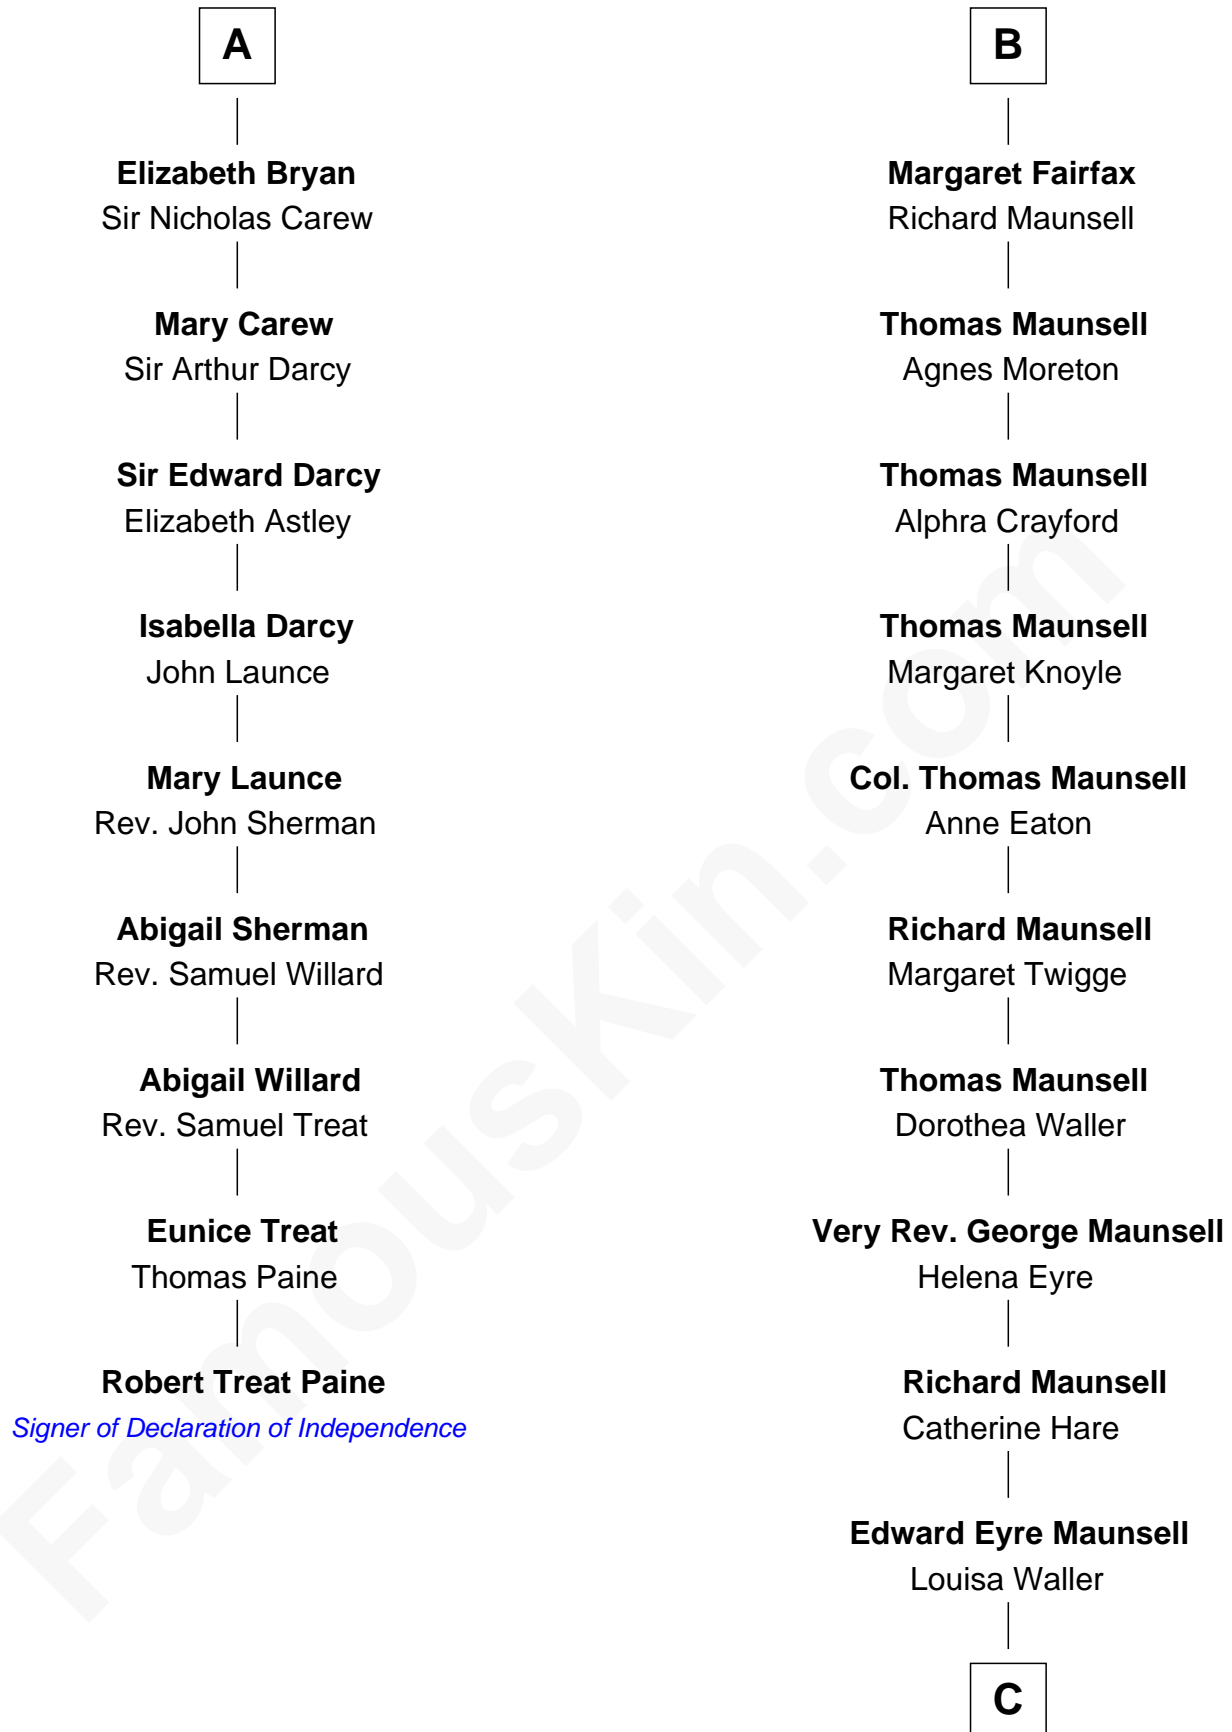

FamousKin.com

Relationship Chart of

Robert Treat Paine

Signer of the Declaration of Independence

15th cousin 6 times removed of

Phoebe Waller-Bridge

Theatre, TV and Movie Actress

Henry Plantagenet
Maud de Chaworth