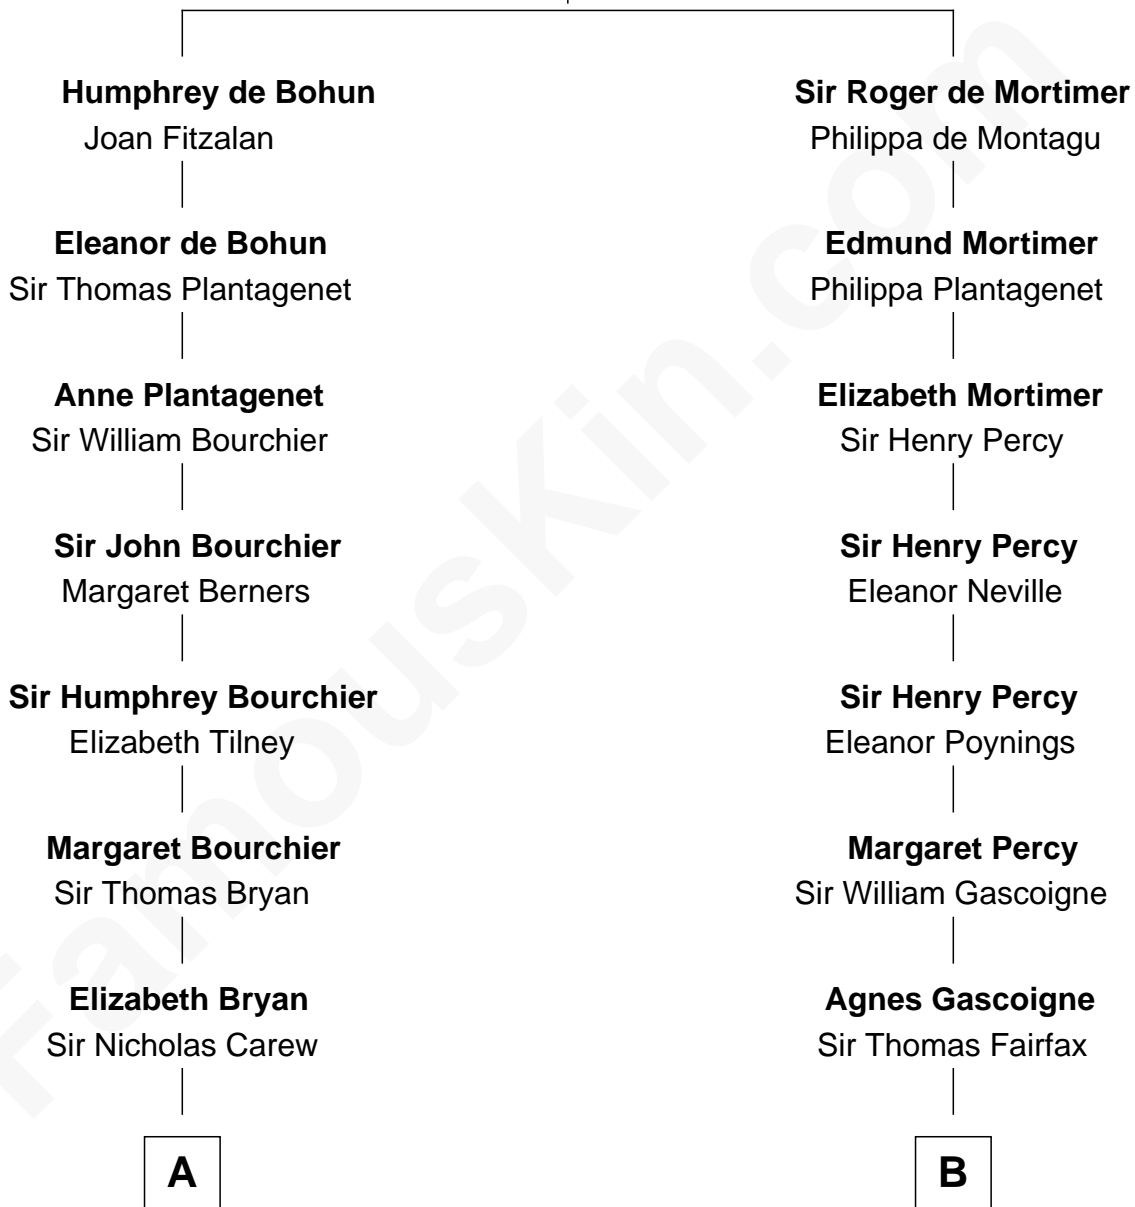

### Robert Treat Paine

*Signer of the Declaration of Independence*

14th cousin 7 times removed of

### Phoebe Waller-Bridge

*Theatre, TV and Movie Actress*

#### Elizabeth de Badlesmere

*with husband*  
Sir William de Bohun

*with husband*  
Sir Edmund Mortimer

**A**

**Mary Carew**  
Sir Arthur Darcy

**Sir Edward Darcy**  
Elizabeth Astley

**Isabella Darcy**  
John Launce