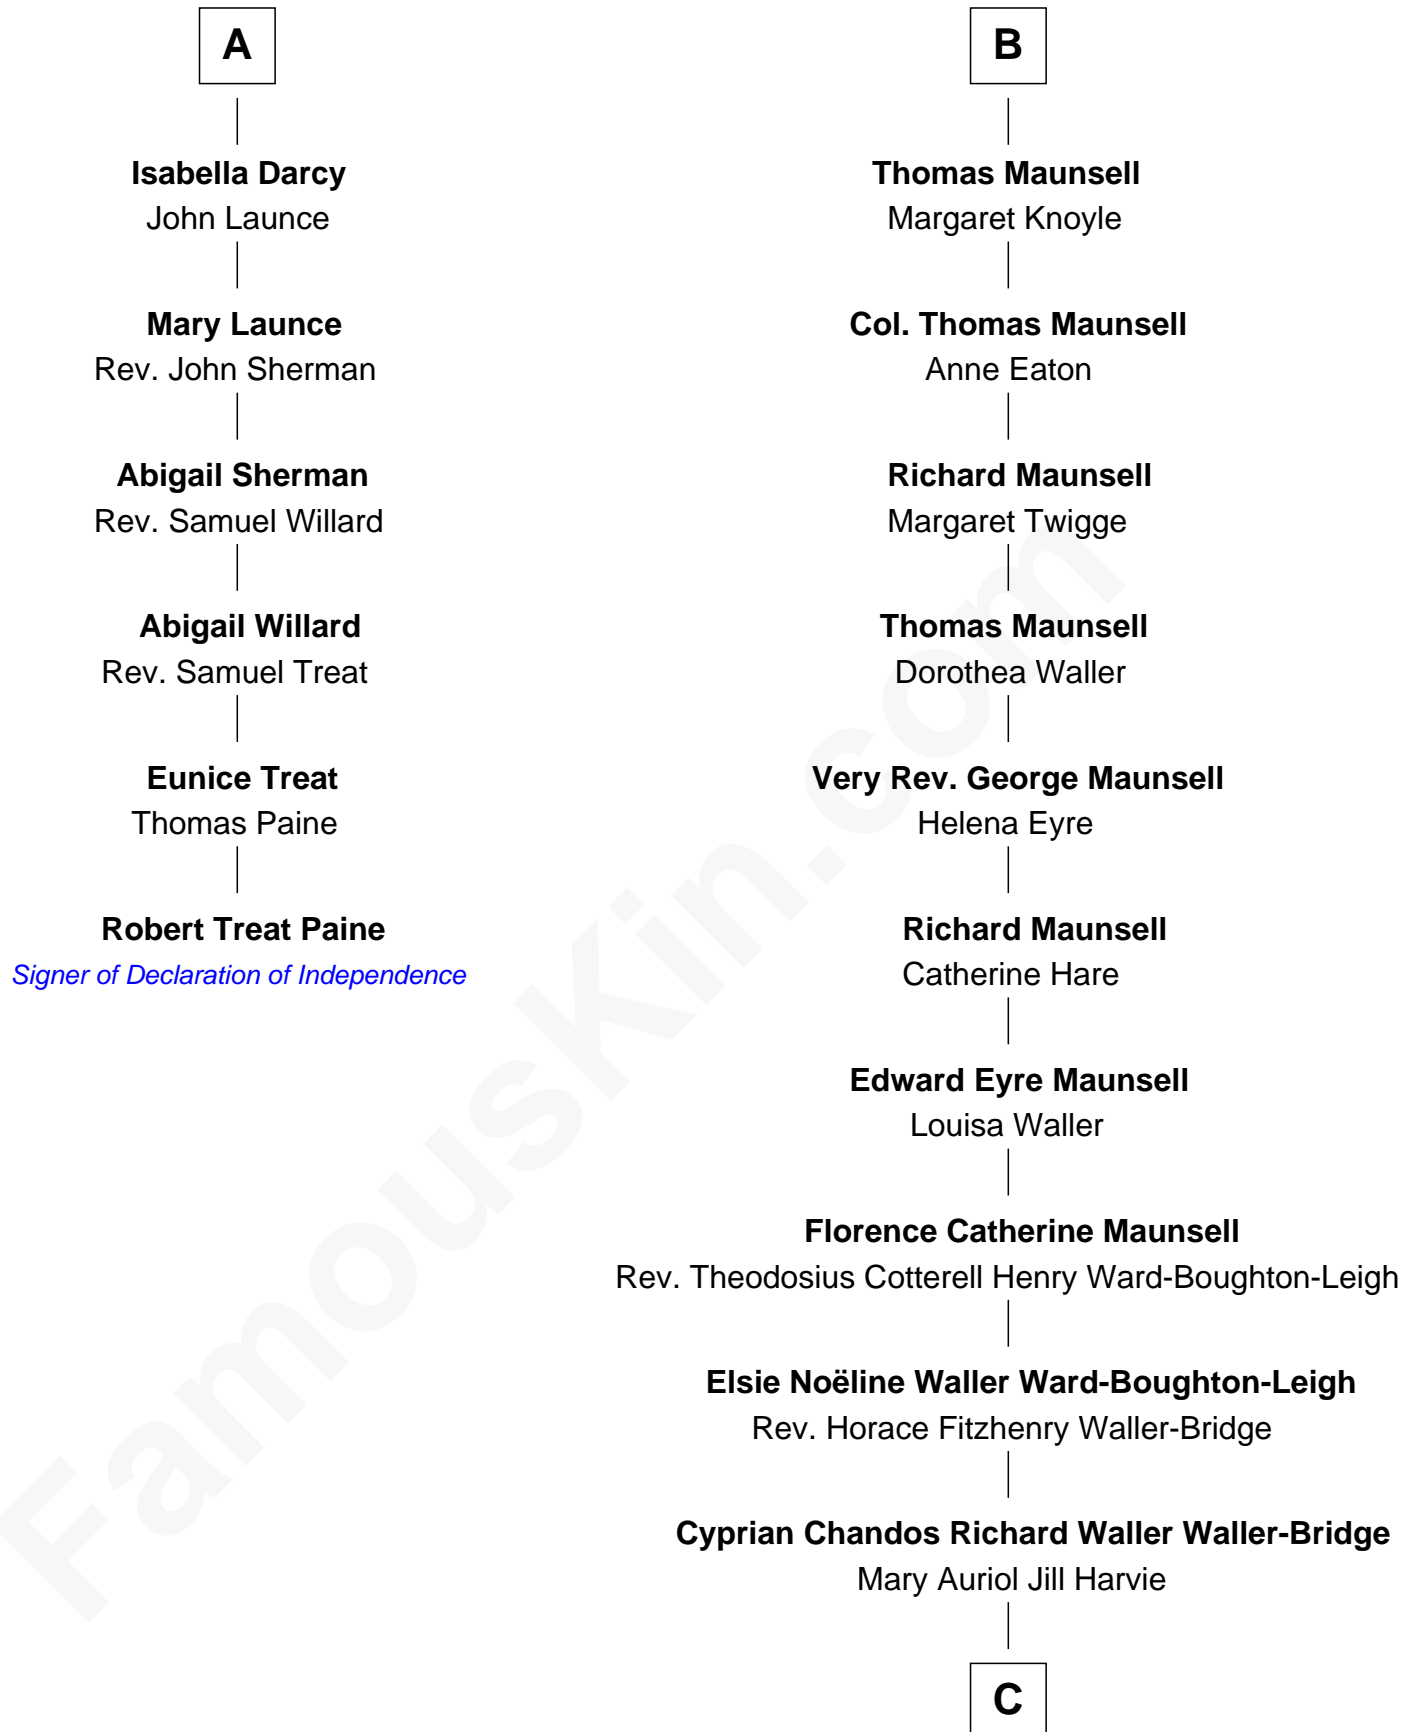

FamousKin.com

Relationship Chart of

Robert Treat Paine

Signer of the Declaration of Independence

12th cousin 6 times removed of

Phoebe Waller-Bridge

Theatre, TV and Movie Actress

C