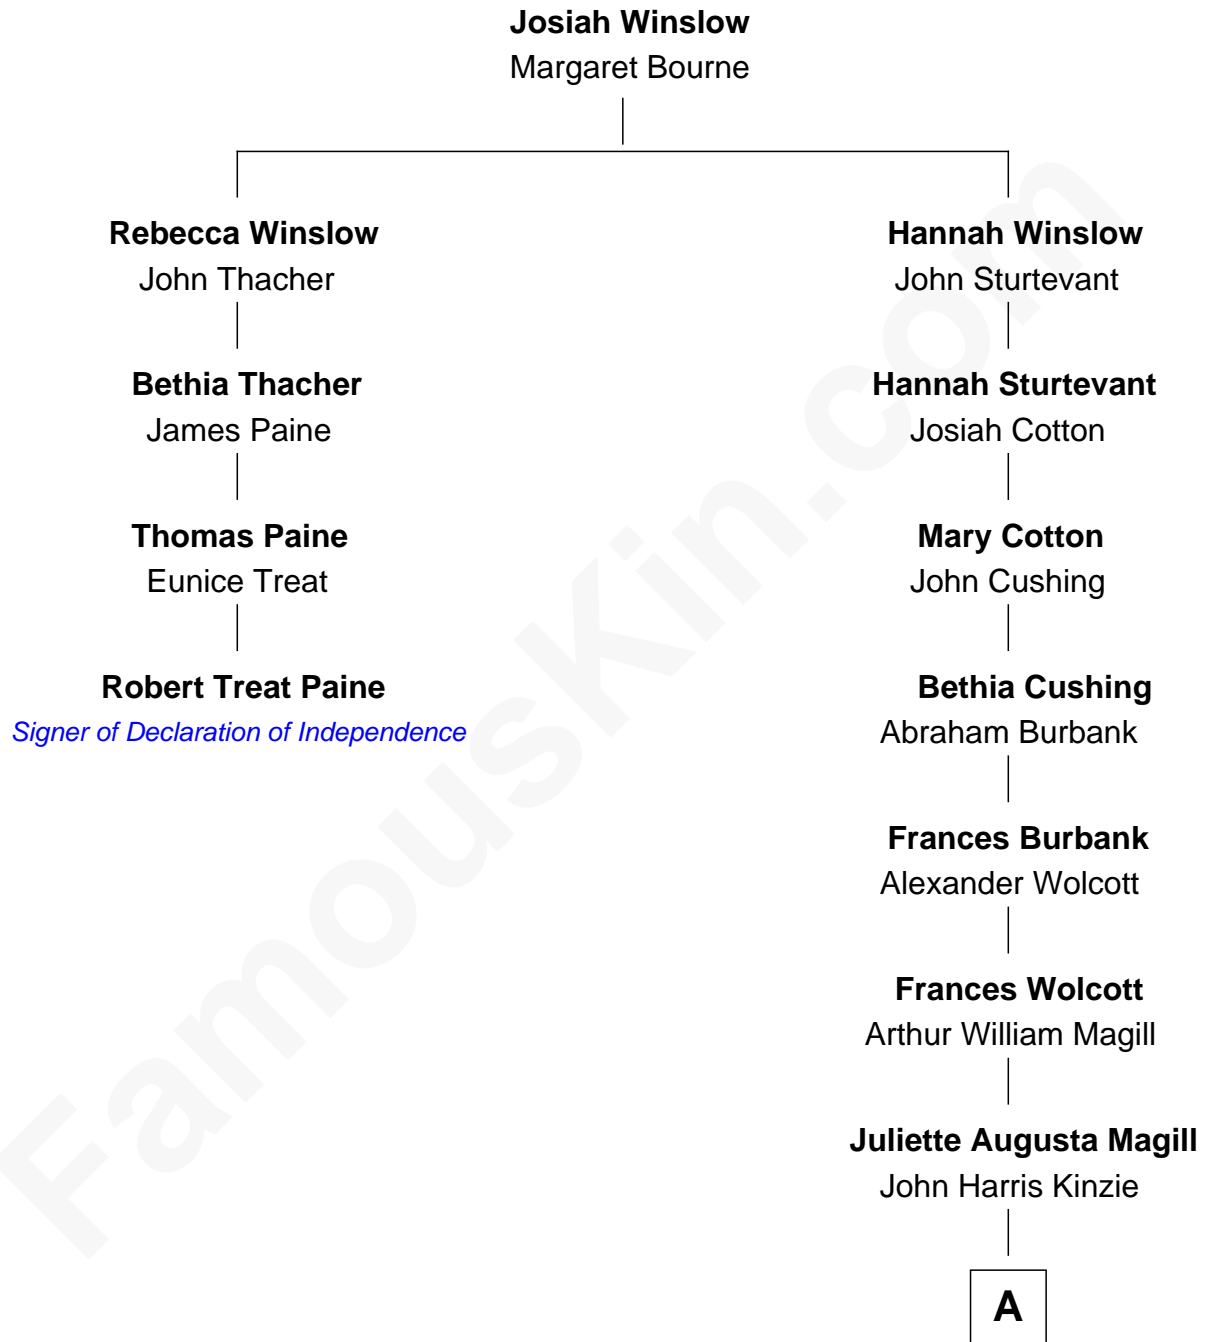

FamousKin.com

Relationship Chart of

Robert Treat Paine

Signer of the Declaration of Independence

3rd cousin 5 times removed of

Juliette Gordon Low

Founder of the Girl Scouts

A

Eleanor Lytle Kinzie
William Washington Gordon

Juliette Gordon Low
Founder of the Girl Scouts

FamousKin.com