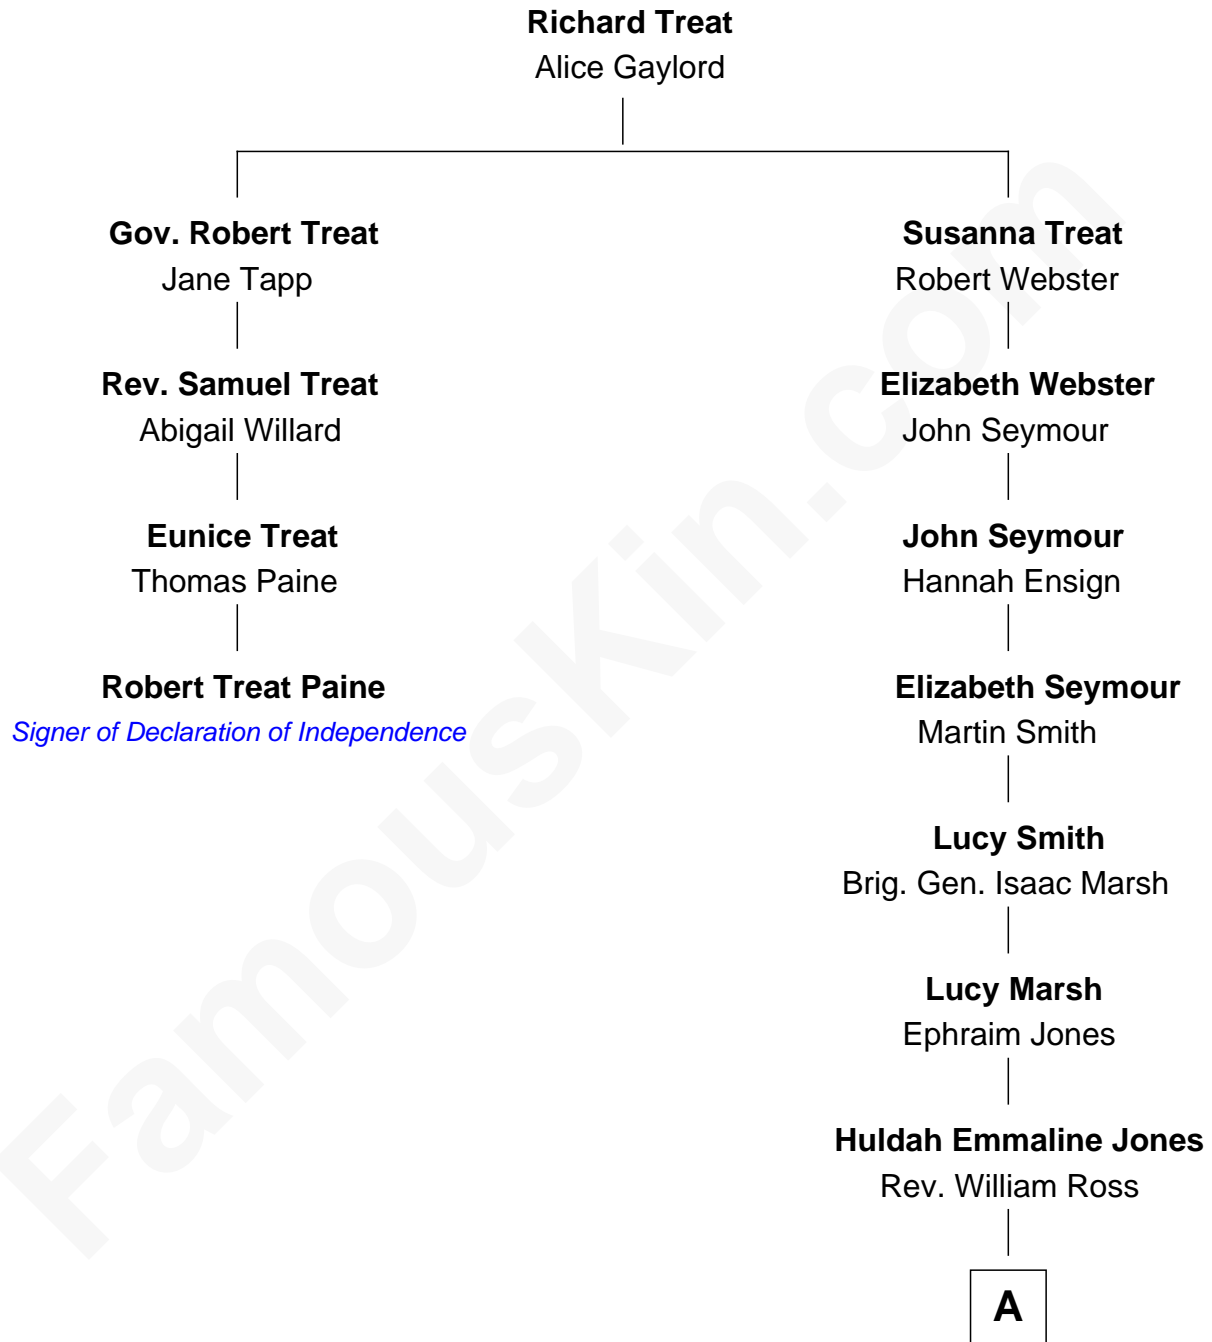

## Relationship Chart of

### Robert Treat Paine

*Signer of the Declaration of Independence*

3rd cousin 9 times removed of

**Julie Bowen**

*TV and Movie Actress*

**A**

**Mary Elizabeth Ross**  
Rev. Thomas Harden Burch

**William R. Burch**  
Sophia F. Mooney