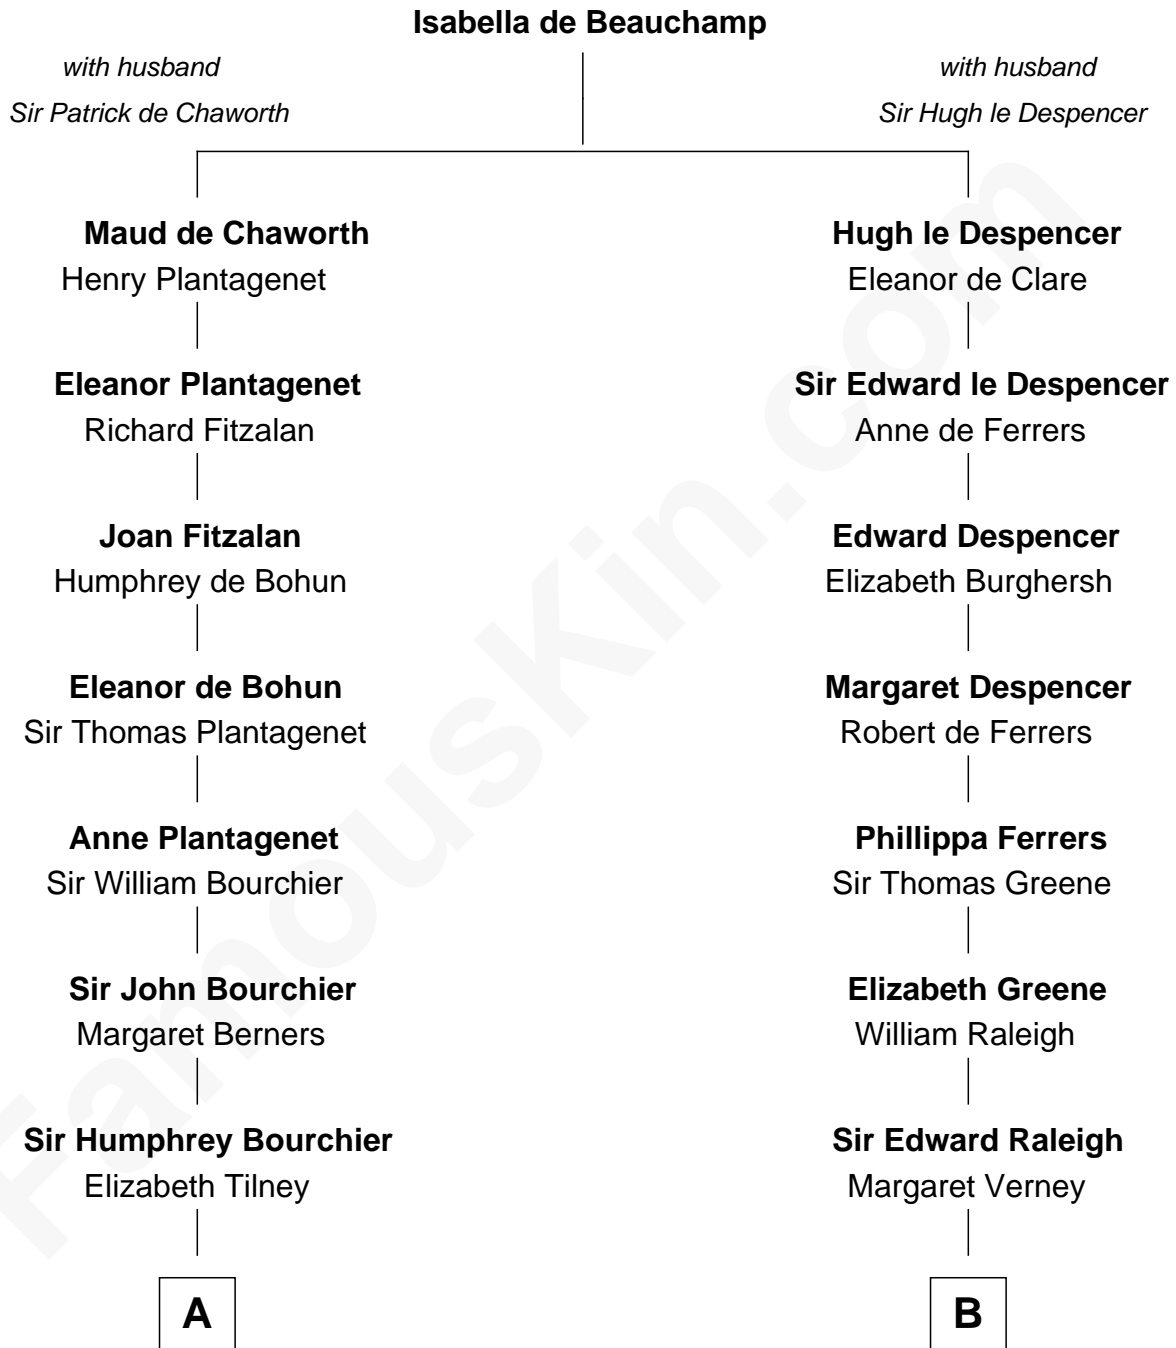

FamousKin.com

Relationship Chart of

Robert Treat Paine

Signer of the Declaration of Independence

16th cousin 3 times removed of

Stephen A. Douglas

Participated in Lincoln-Douglas Debates

C

Martha Arnold
Benajah Douglass

Dr. Stephen Arnold Douglass
Sarah Fiske

Stephen A. Douglas
[The Lincoln-Douglas Debates](#)

FamousKin.com