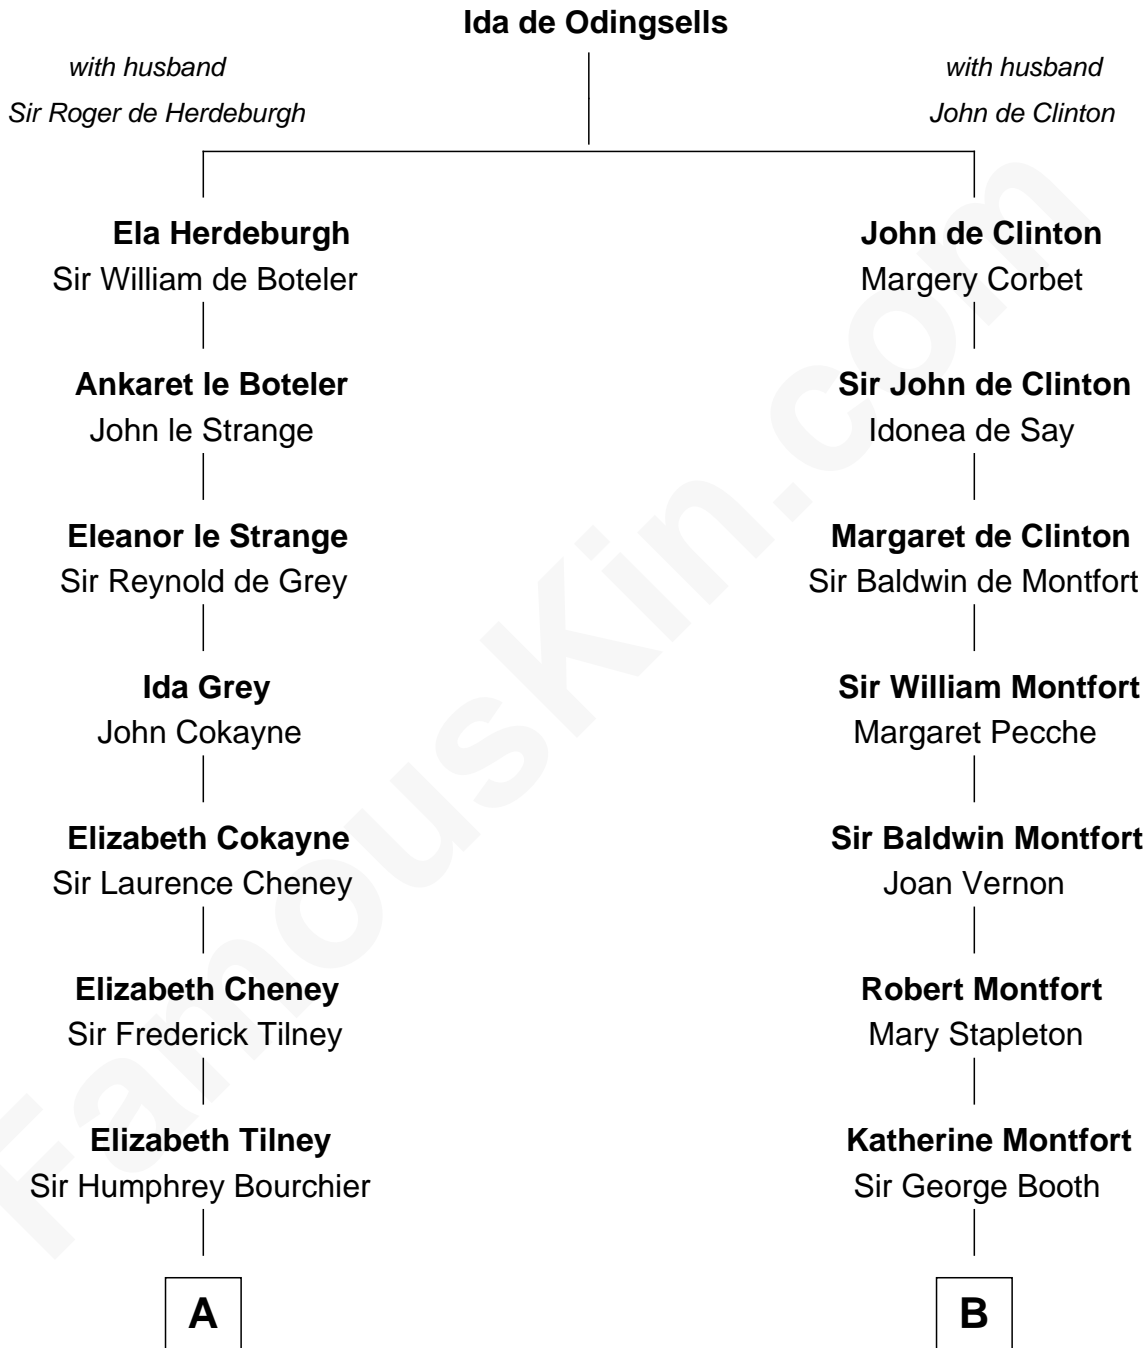

FamousKin.com

Relationship Chart of

Robert Treat Paine

Signer of the Declaration of Independence

16th cousin 2 times removed of

Stephen A. Douglas

Participated in Lincoln-Douglas Debates

C

Sarah Fiske

Dr. Stephen Arnold Douglass

Stephen A. Douglas

The Lincoln-Douglas Debates

FamousKin.com