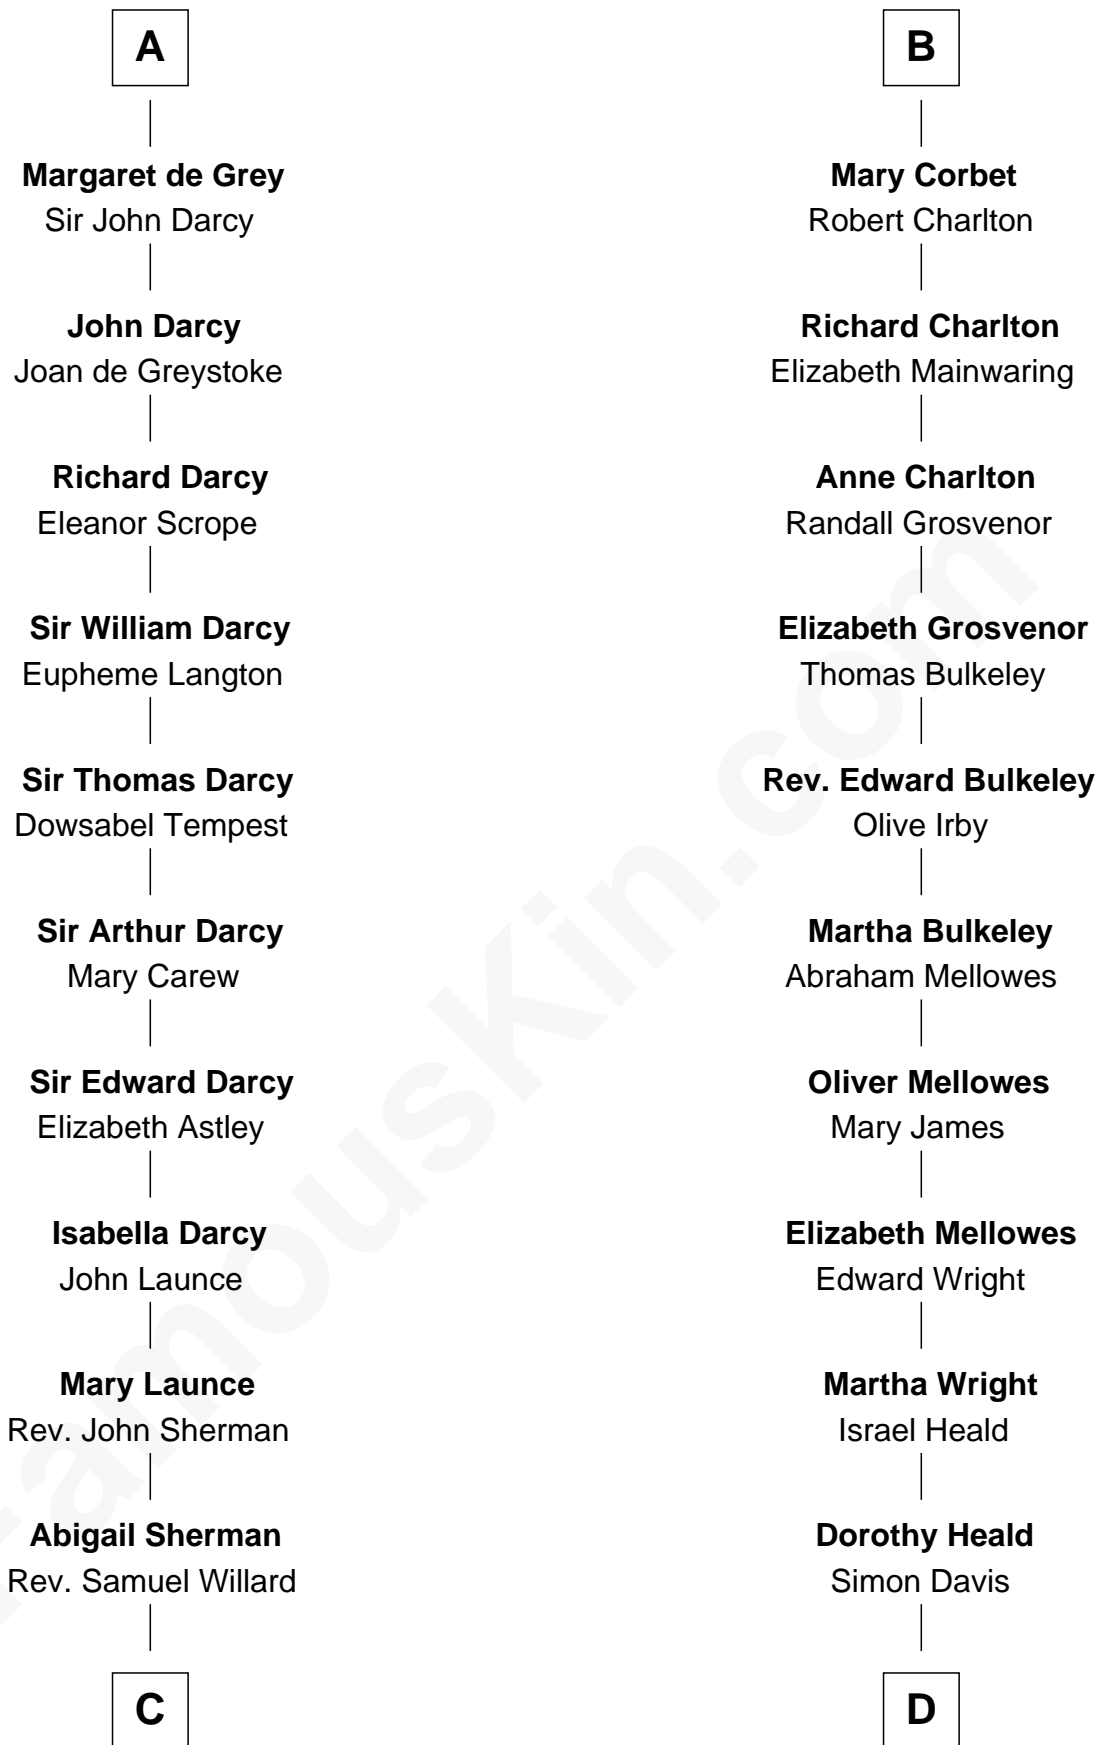

FamousKin.com

Relationship Chart of

Robert Treat Paine

Signer of the Declaration of Independence

19th cousin 2 times removed of

John Davis Long

32nd Governor of Massachusetts

C

Abigail Willard
Rev. Samuel Treat

Eunice Treat
Thomas Paine

Robert Treat Paine
Signer of Declaration of Independence

D

Simon Davis
Hannah Gates

David Davis
Abigail Brown

Simon Davis
Persis Temple

Julia Temple Davis
Zadoc Long