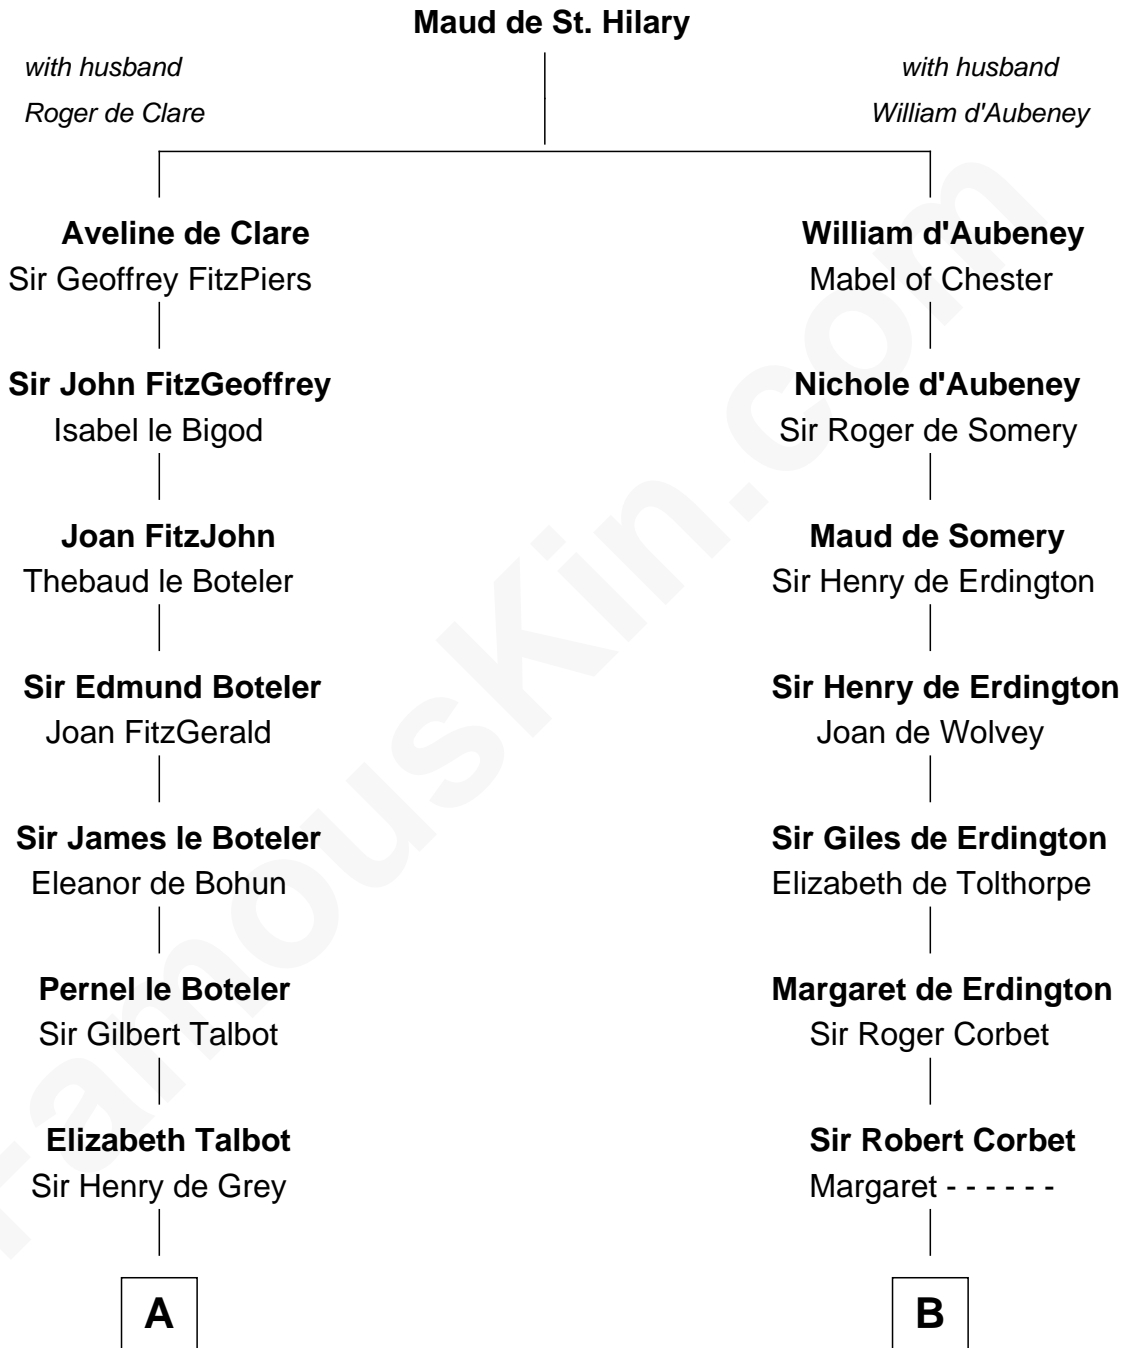

FamousKin.com

Relationship Chart of

Robert Treat Paine

Signer of the Declaration of Independence

19th cousin 2 times removed of

John Davis Long

32nd Governor of Massachusetts

C

Abigail Willard
Rev. Samuel Treat

Eunice Treat
Thomas Paine

Robert Treat Paine
Signer of Declaration of Independence

D

Simon Davis
Hannah Gates

David Davis
Abigail Brown

Simon Davis
Persis Temple

Julia Temple Davis
Zadoc Long