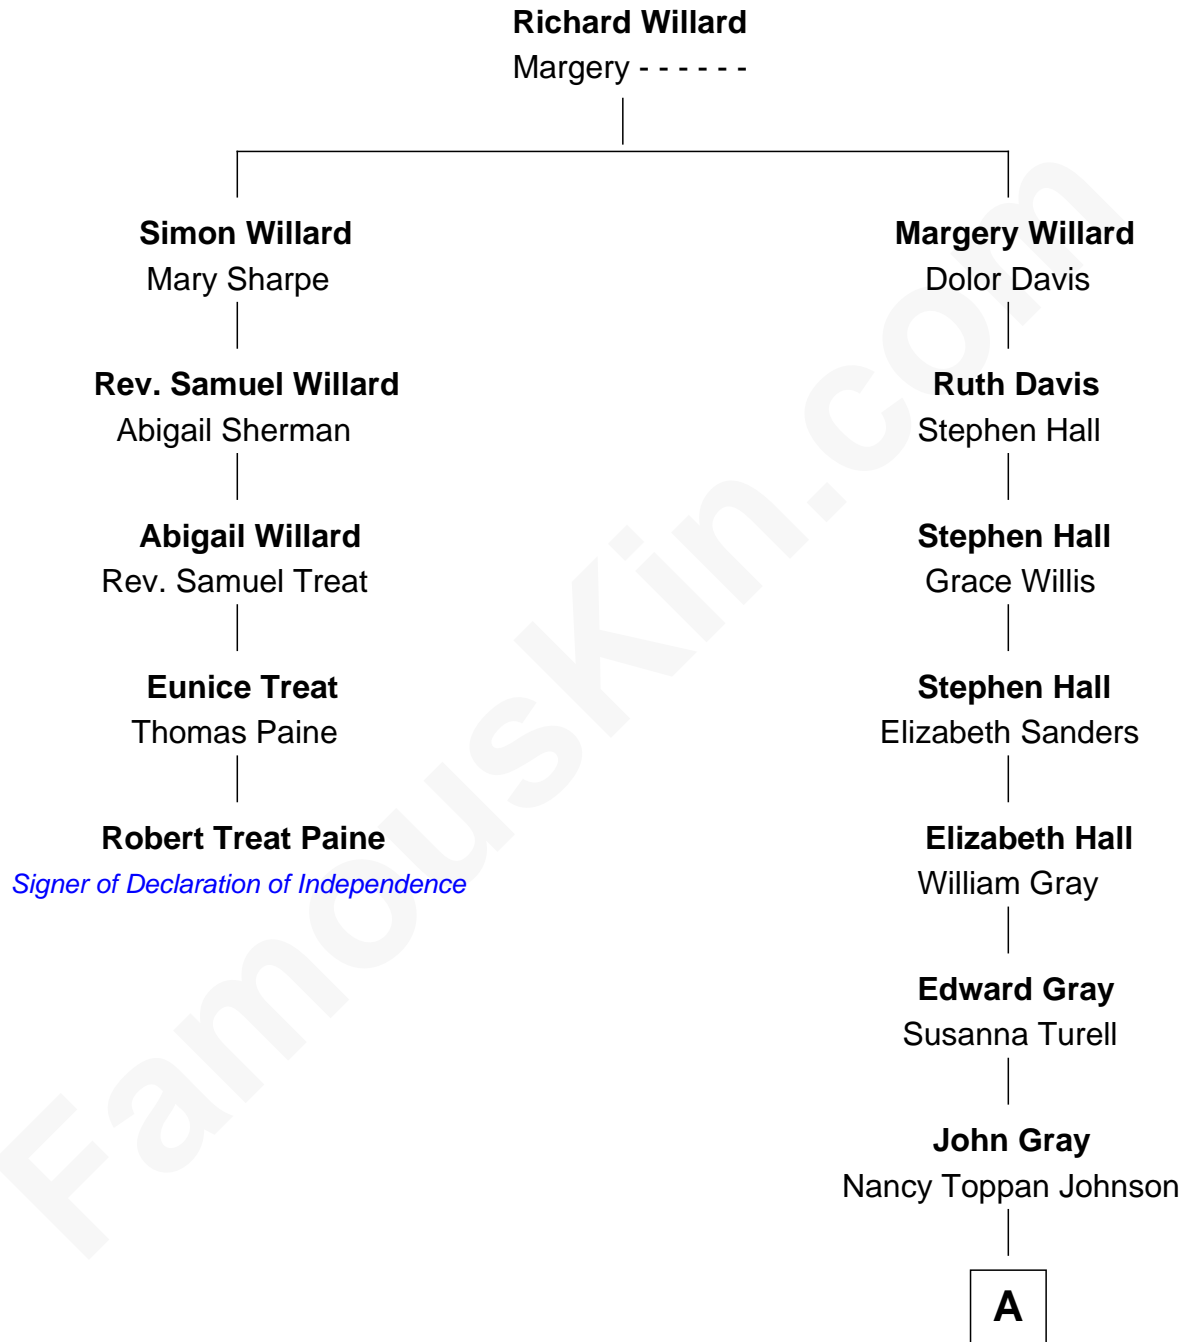

FamousKin.com

Relationship Chart of

Robert Treat Paine

Signer of the Declaration of Independence

4th cousin 6 times removed of

Charlie Baker

72nd Governor of Massachusetts

A

—
Fanny Gray

Henry Bailey Little

—
Eleanor Johnson Little

Charles Duane Baker

—
Charles Duane Baker

Alice Elizabeth Ghormley

—
Charlie Baker

72nd Governor of Massachusetts