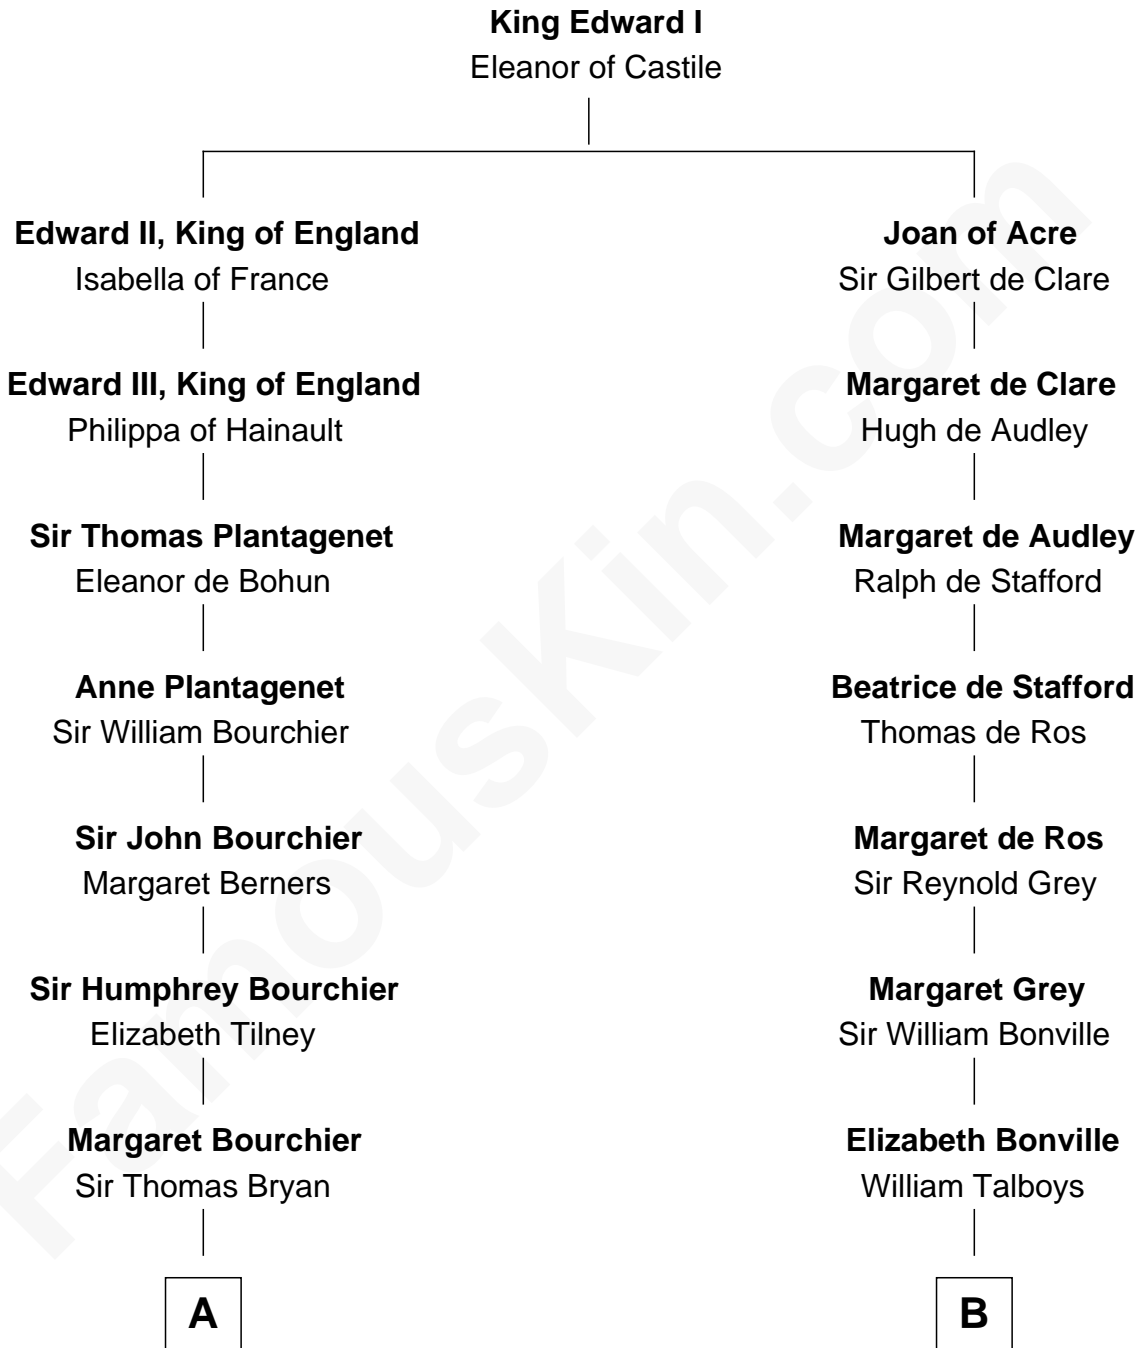

# FamousKin.com Relationship Chart of

**Robert Treat Paine**

*Signer of the Declaration of Independence*

15th cousin 6 times removed of

**Katharine Hepburn**

*Movie Actress*

**C**

Erastus Spalding