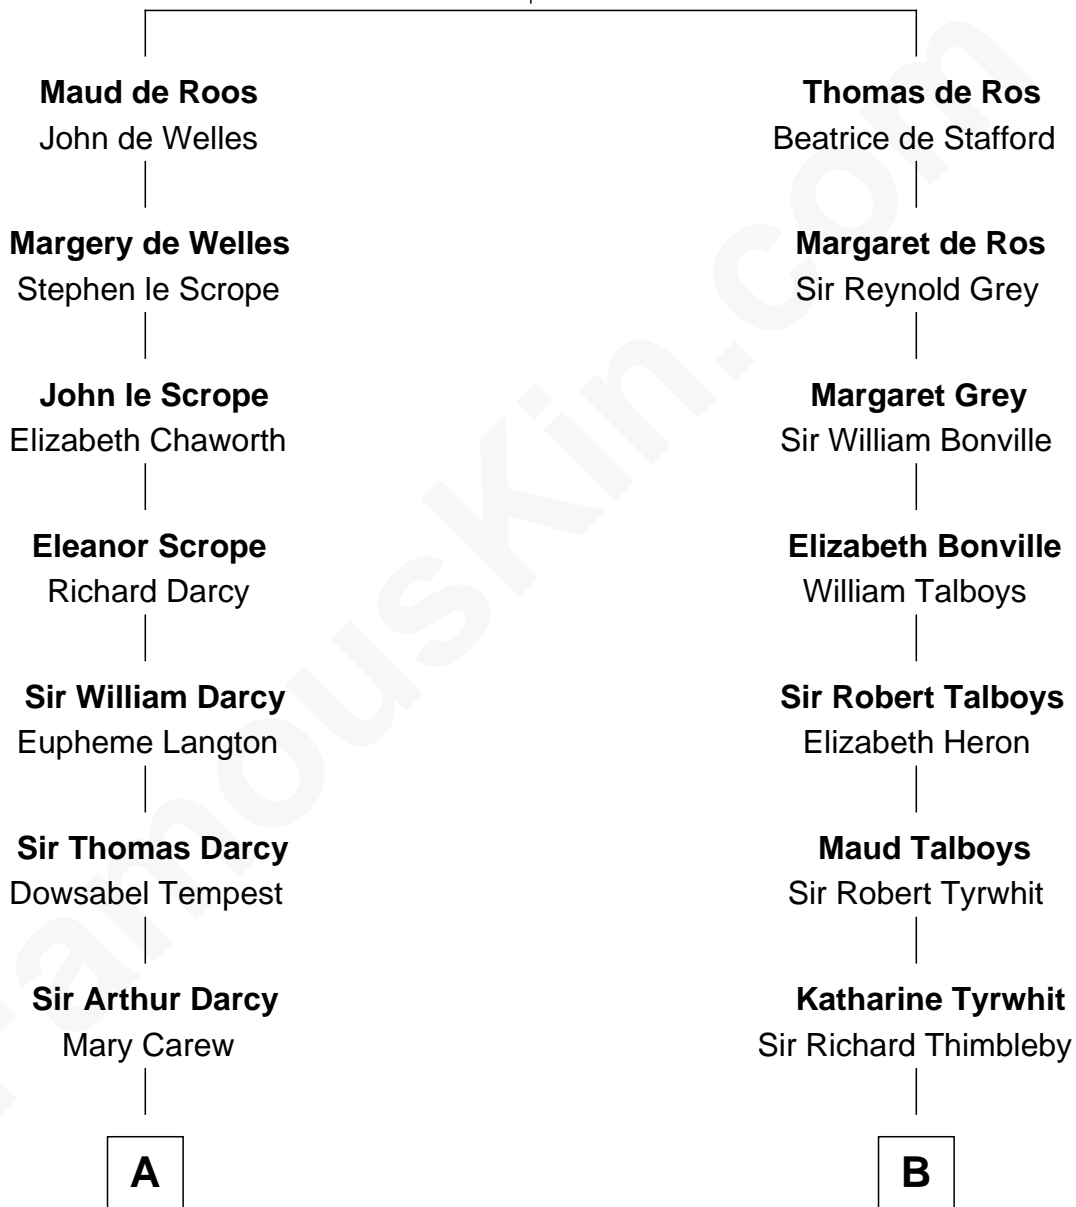

## Relationship Chart of

**Robert Treat Paine**

*Signer of the Declaration of Independence*

13th cousin 5 times removed of

**Katharine Hepburn**

*Movie Actress*

**Sir William de Ros**  
Margery de Badlesmere

C

|  
**Katharine Martha Houghton**

Thomas Norval Hepburn

|  
**Katharine Hepburn**

*Movie Actress*

FamousKin.com