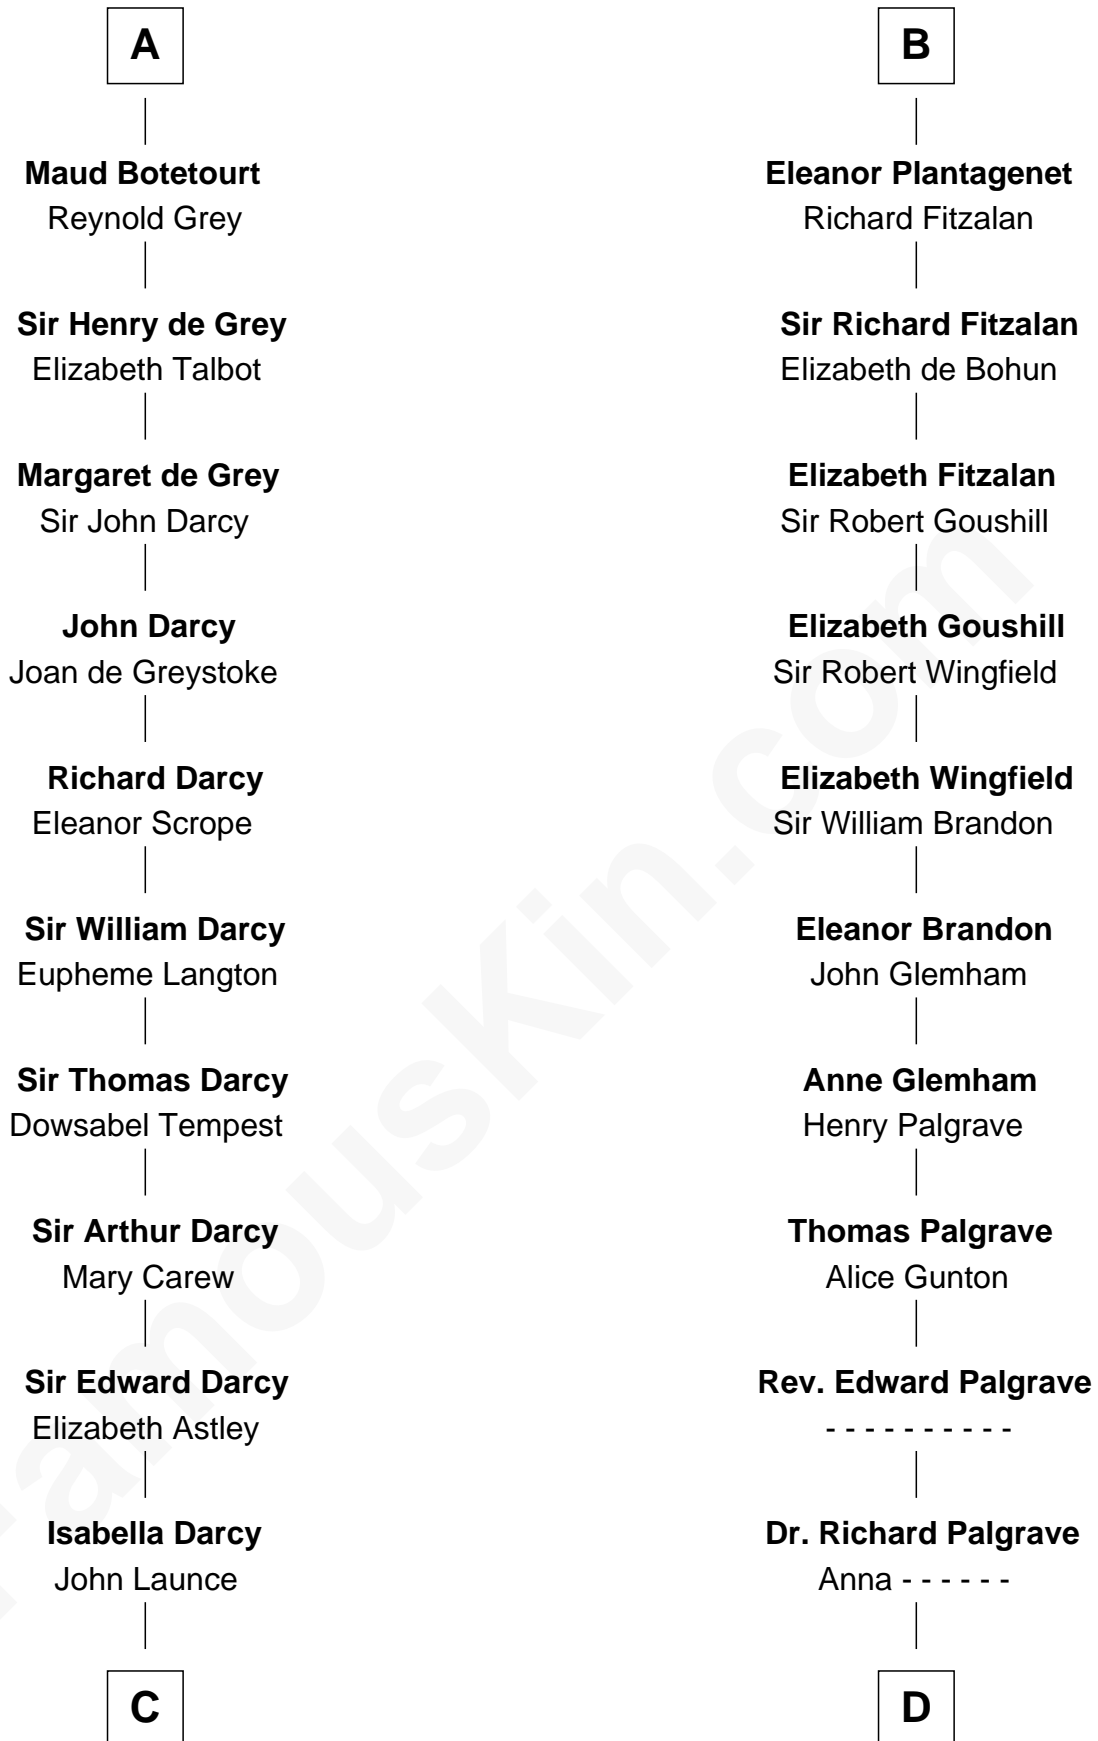

FamousKin.com

Relationship Chart of

Robert Treat Paine

Signer of the Declaration of Independence

20th cousin 1 time removed of

Roger Sherman

Signer of the Declaration of Independence

C

Mary Launce
Rev. John Sherman

Abigail Sherman
Rev. Samuel Willard

Abigail Willard
Rev. Samuel Treat

Eunice Treat
Thomas Paine

Robert Treat Paine
Signer of Declaration of Independence

D

Mary Palgrave
Roger Wellington

Benjamin Wellington
Elizabeth Sweetman

Mehetable Wellington
William Sherman

Roger Sherman
Signer of Declaration of Independence