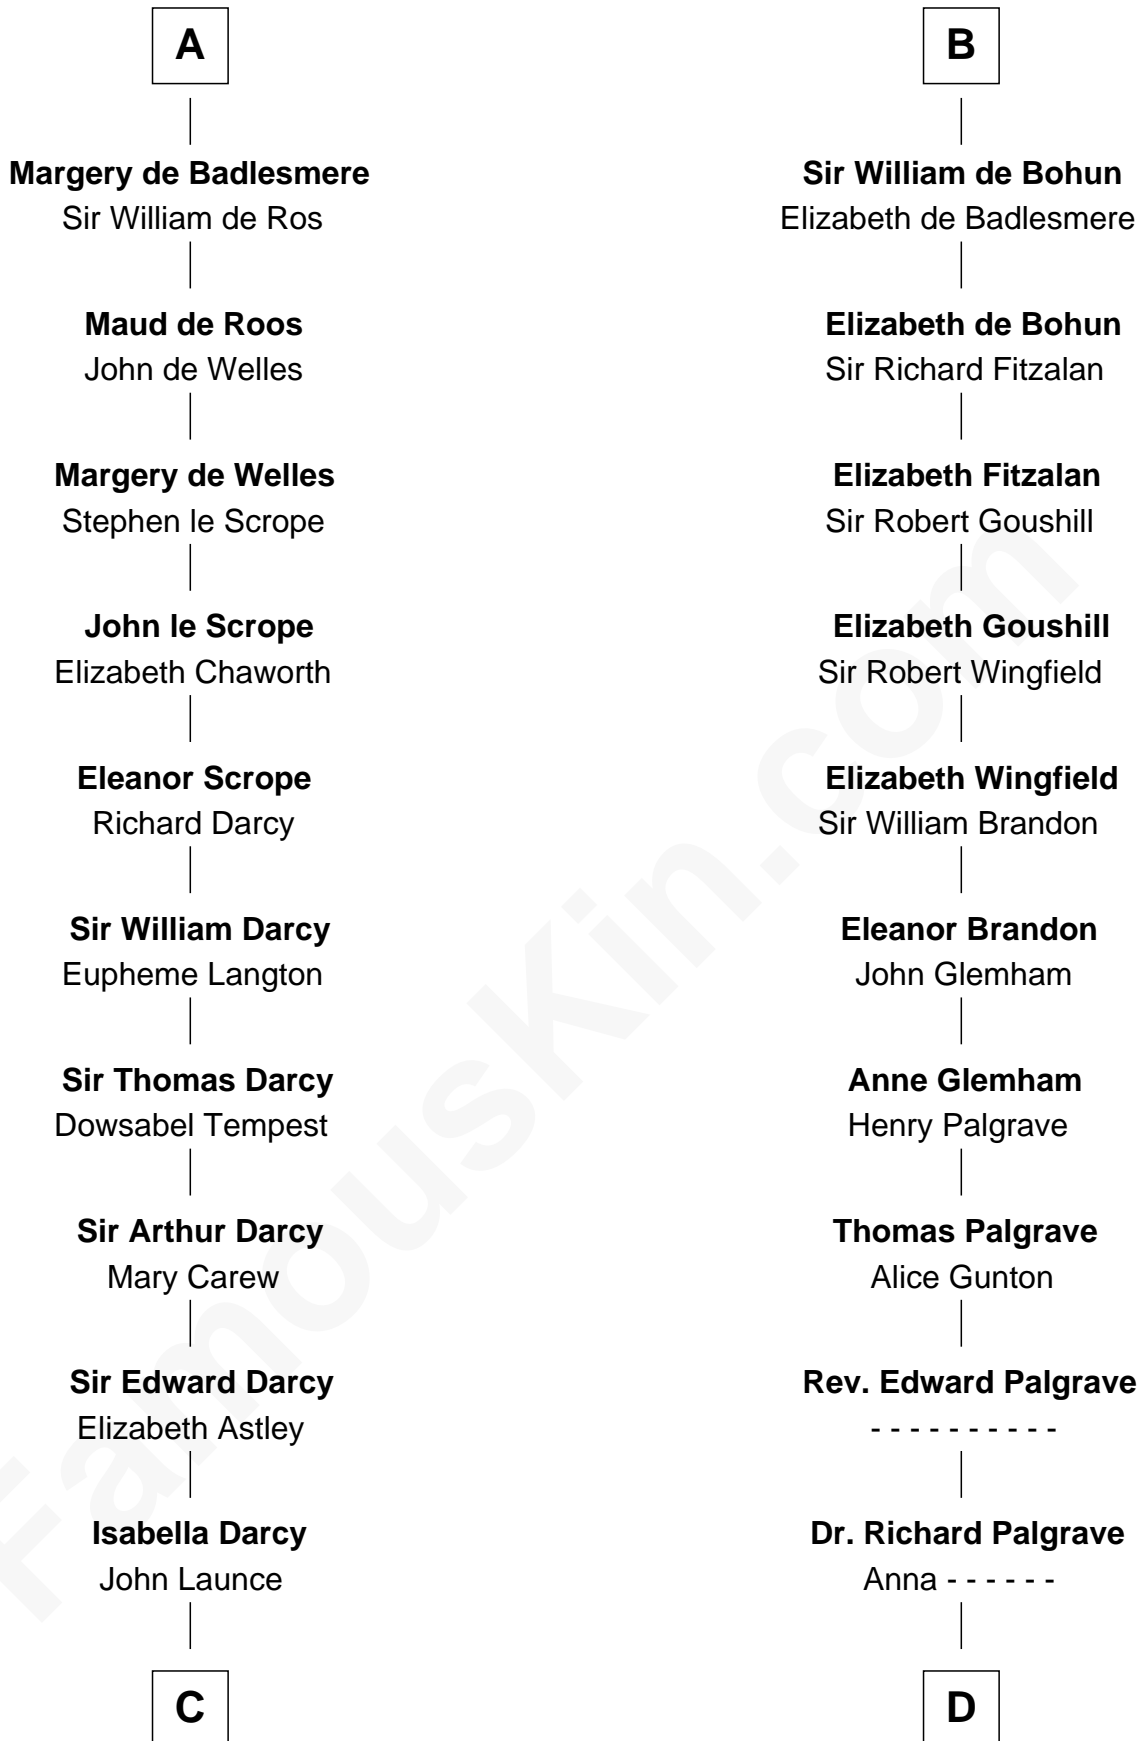

FamousKin.com

Relationship Chart of

Robert Treat Paine

Signer of the Declaration of Independence

20th cousin 1 time removed of

Roger Sherman

Signer of the Declaration of Independence

Muitchertach O'Toole

Cacht Inion Loigsig O'Morda

C

Mary Launce
Rev. John Sherman

Abigail Sherman
Rev. Samuel Willard

Abigail Willard
Rev. Samuel Treat

Eunice Treat
Thomas Paine

Robert Treat Paine
Signer of Declaration of Independence

D

Mary Palgrave
Roger Wellington

Benjamin Wellington
Elizabeth Sweetman

Mehetable Wellington
William Sherman

Roger Sherman
Signer of Declaration of Independence