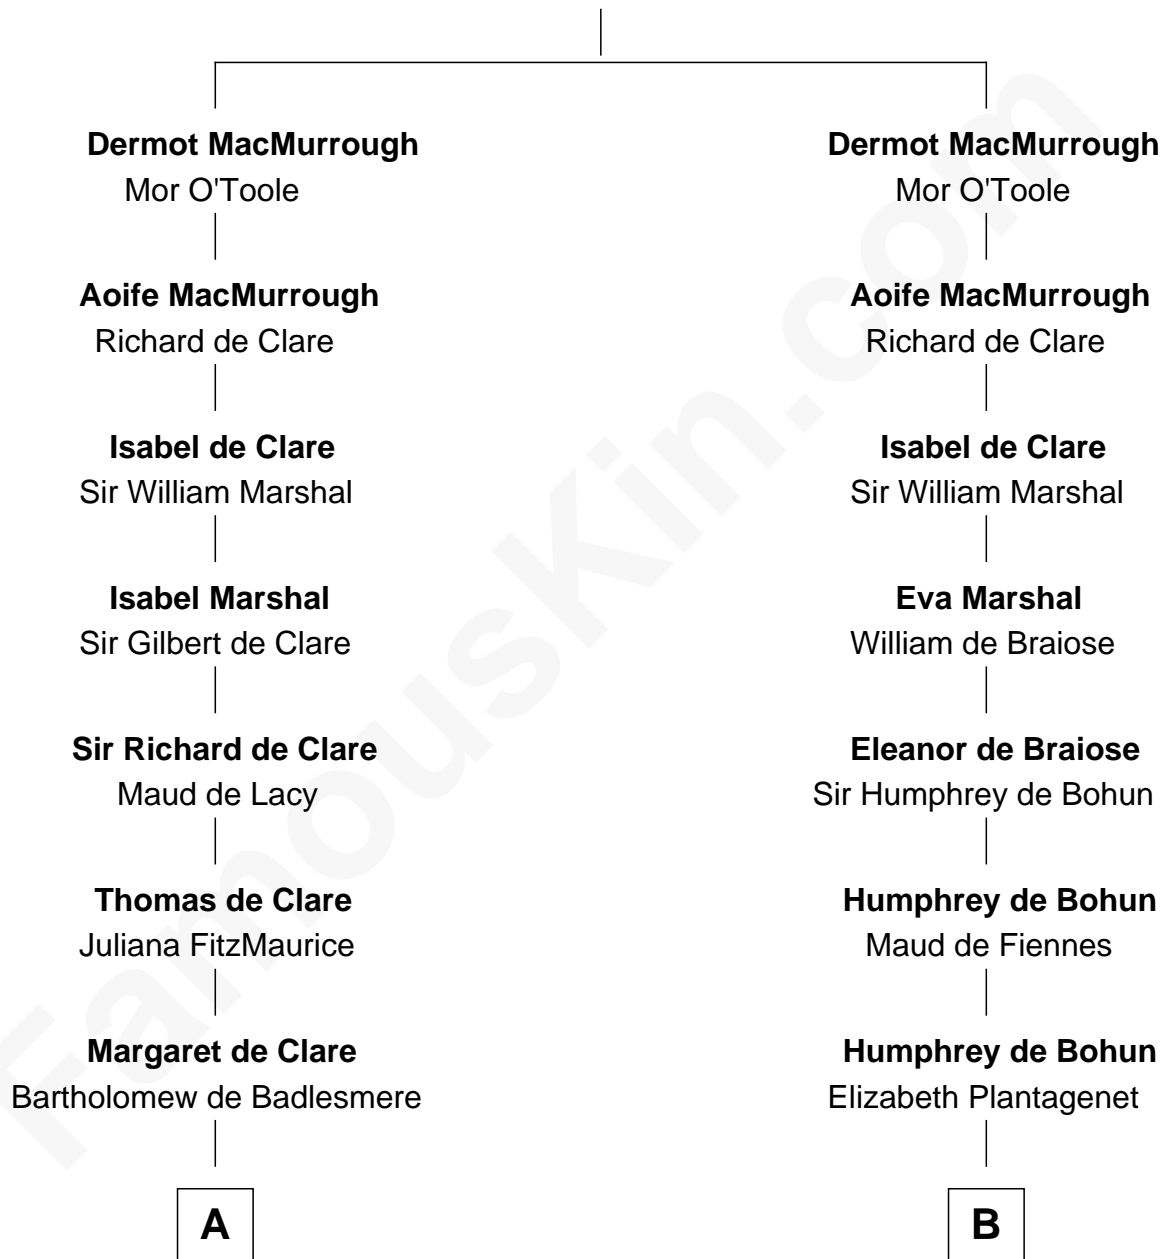

## Relationship Chart of

### Robert Treat Paine

*Signer of the Declaration of Independence*

20th cousin 1 time removed of

### Roger Sherman

*Signer of the Declaration of Independence*

**Enna MacMurrough**

-----

**C**

**Mary Launce**  
Rev. John Sherman

**Abigail Sherman**  
Rev. Samuel Willard

**Abigail Willard**  
Rev. Samuel Treat

**Eunice Treat**  
Thomas Paine

**Robert Treat Paine**  
*Signer of Declaration of Independence*

**D**

**Mary Palgrave**  
Roger Wellington

**Benjamin Wellington**  
Elizabeth Sweetman

**Mehetable Wellington**  
William Sherman