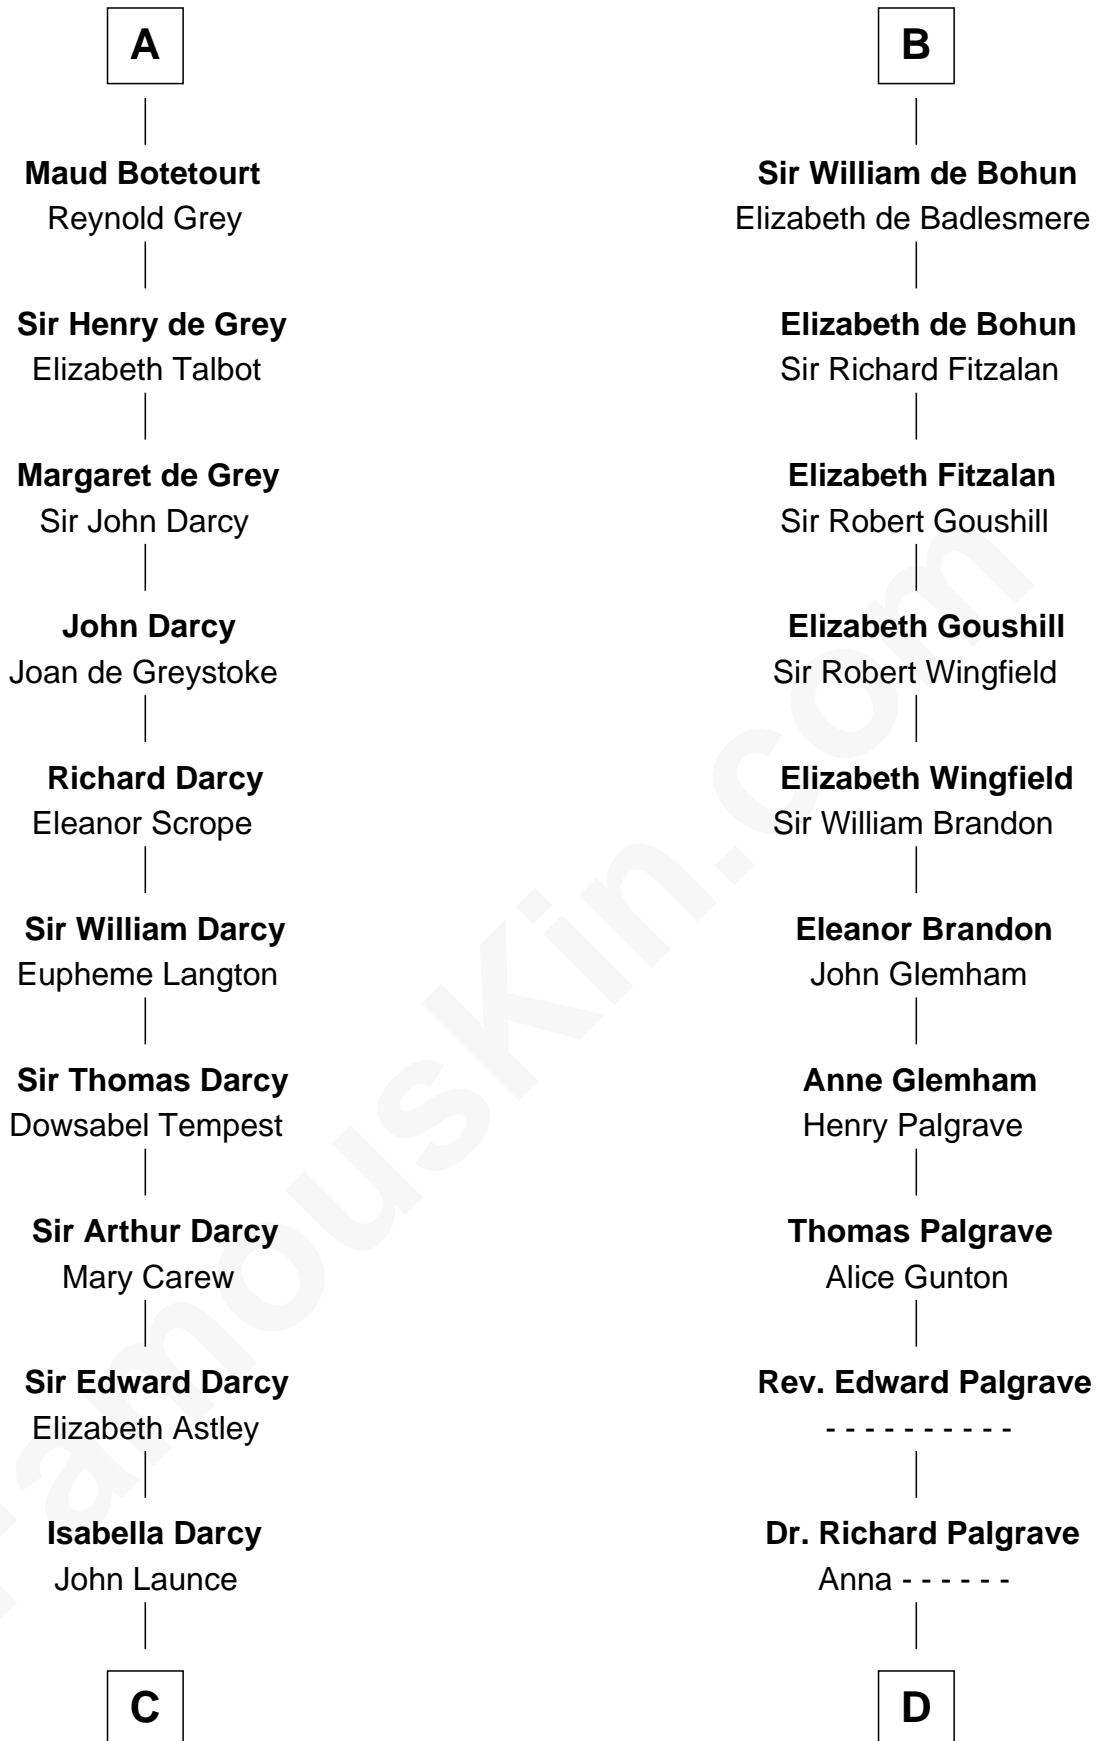

FamousKin.com

Relationship Chart of

Robert Treat Paine

Signer of the Declaration of Independence

20th cousin 1 time removed of

Roger Sherman

Signer of the Declaration of Independence

Sir Robert de Beaumont

Isabel de Vermandois

C

Mary Launce
Rev. John Sherman

Abigail Sherman
Rev. Samuel Willard

Abigail Willard
Rev. Samuel Treat

Eunice Treat
Thomas Paine

Robert Treat Paine
Signer of Declaration of Independence

D

Mary Palgrave
Roger Wellington

Benjamin Wellington
Elizabeth Sweetman

Mehetable Wellington
William Sherman

Roger Sherman
Signer of Declaration of Independence