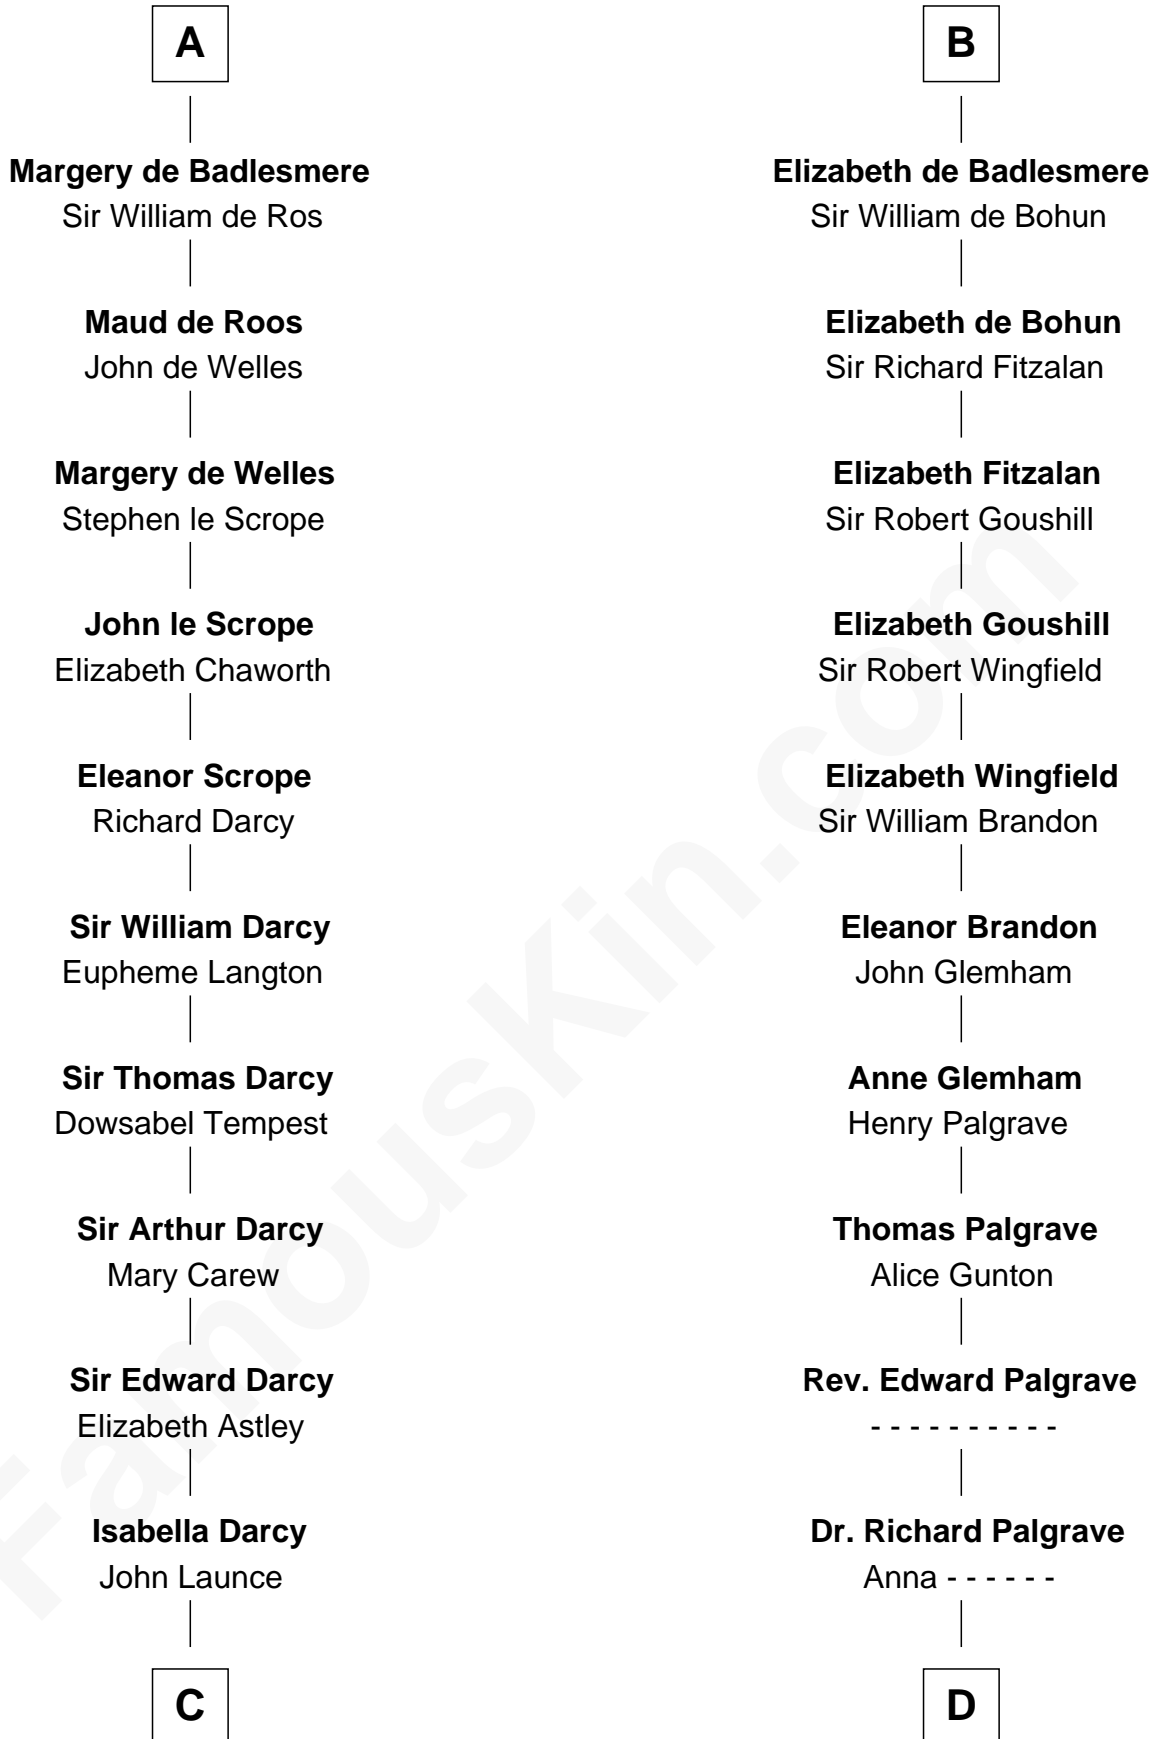

FamousKin.com

Relationship Chart of

Robert Treat Paine

Signer of the Declaration of Independence

20th cousin 1 time removed of

Roger Sherman

Signer of the Declaration of Independence

Rhys ap Tewdwr
Gwladys ferch Rhiwallon

C

Mary Launce
Rev. John Sherman

Abigail Sherman
Rev. Samuel Willard

Abigail Willard
Rev. Samuel Treat

Eunice Treat
Thomas Paine

Robert Treat Paine
Signer of Declaration of Independence

D

Mary Palgrave
Roger Wellington

Benjamin Wellington
Elizabeth Sweetman

Mehetable Wellington
William Sherman

Roger Sherman
Signer of Declaration of Independence