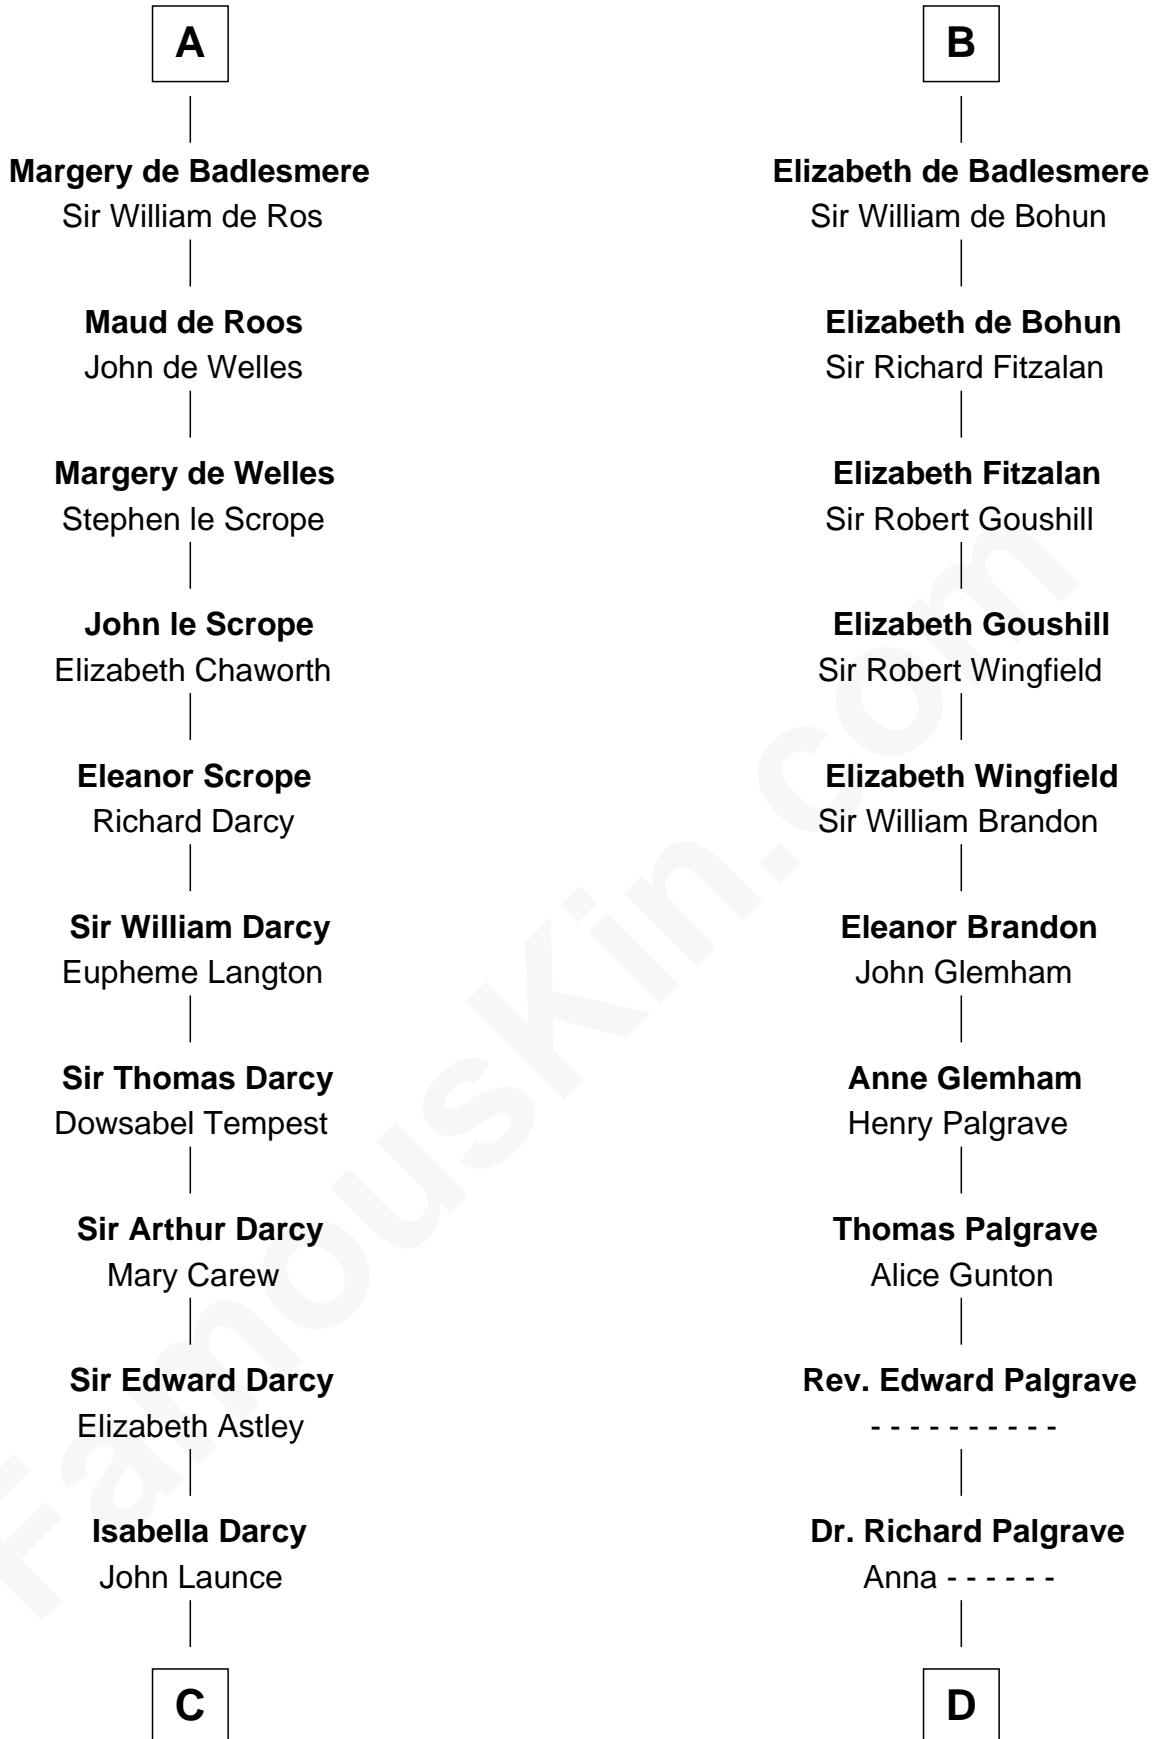

FamousKin.com

Relationship Chart of

Robert Treat Paine

Signer of the Declaration of Independence

20th cousin 1 time removed of

Roger Sherman

Signer of the Declaration of Independence

C

Mary Launce
Rev. John Sherman

Abigail Sherman
Rev. Samuel Willard

Abigail Willard
Rev. Samuel Treat

Eunice Treat
Thomas Paine

Robert Treat Paine
Signer of Declaration of Independence

D

Mary Palgrave
Roger Wellington

Benjamin Wellington
Elizabeth Sweetman

Mehetable Wellington
William Sherman

Roger Sherman
Signer of Declaration of Independence