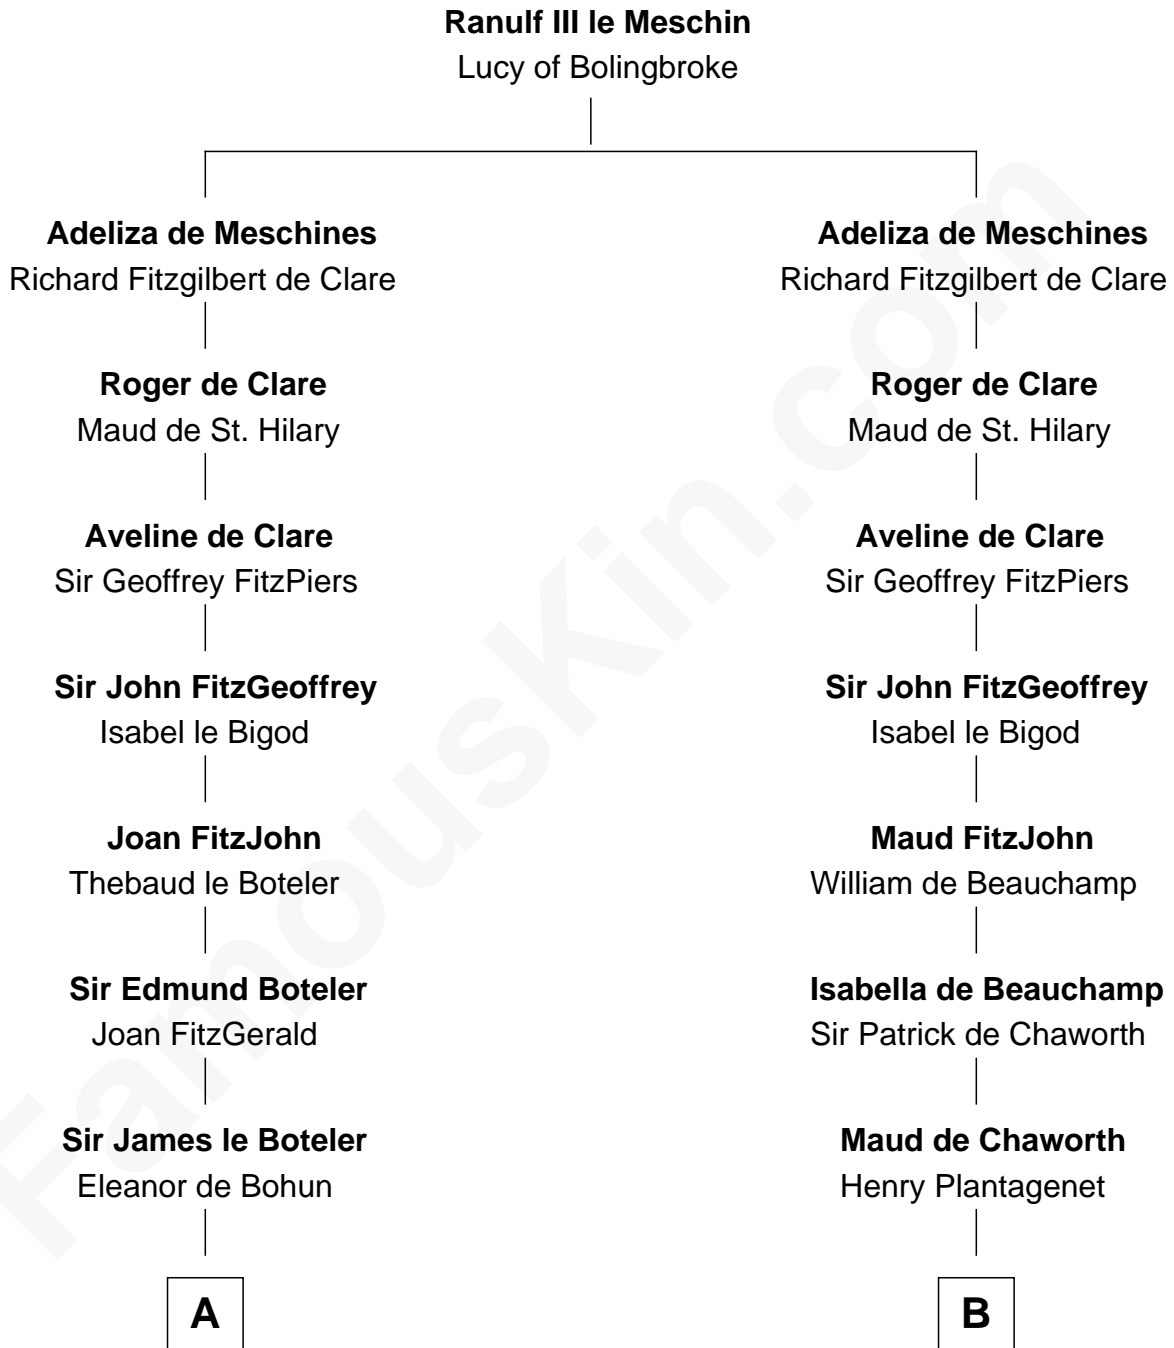

FamousKin.com

Relationship Chart of

Robert Treat Paine

Signer of the Declaration of Independence

20th cousin 1 time removed of

Roger Sherman

Signer of the Declaration of Independence

C

Mary Launce
Rev. John Sherman

Abigail Sherman
Rev. Samuel Willard

Abigail Willard
Rev. Samuel Treat

Eunice Treat
Thomas Paine

Robert Treat Paine
Signer of Declaration of Independence

D

Mary Palgrave
Roger Wellington