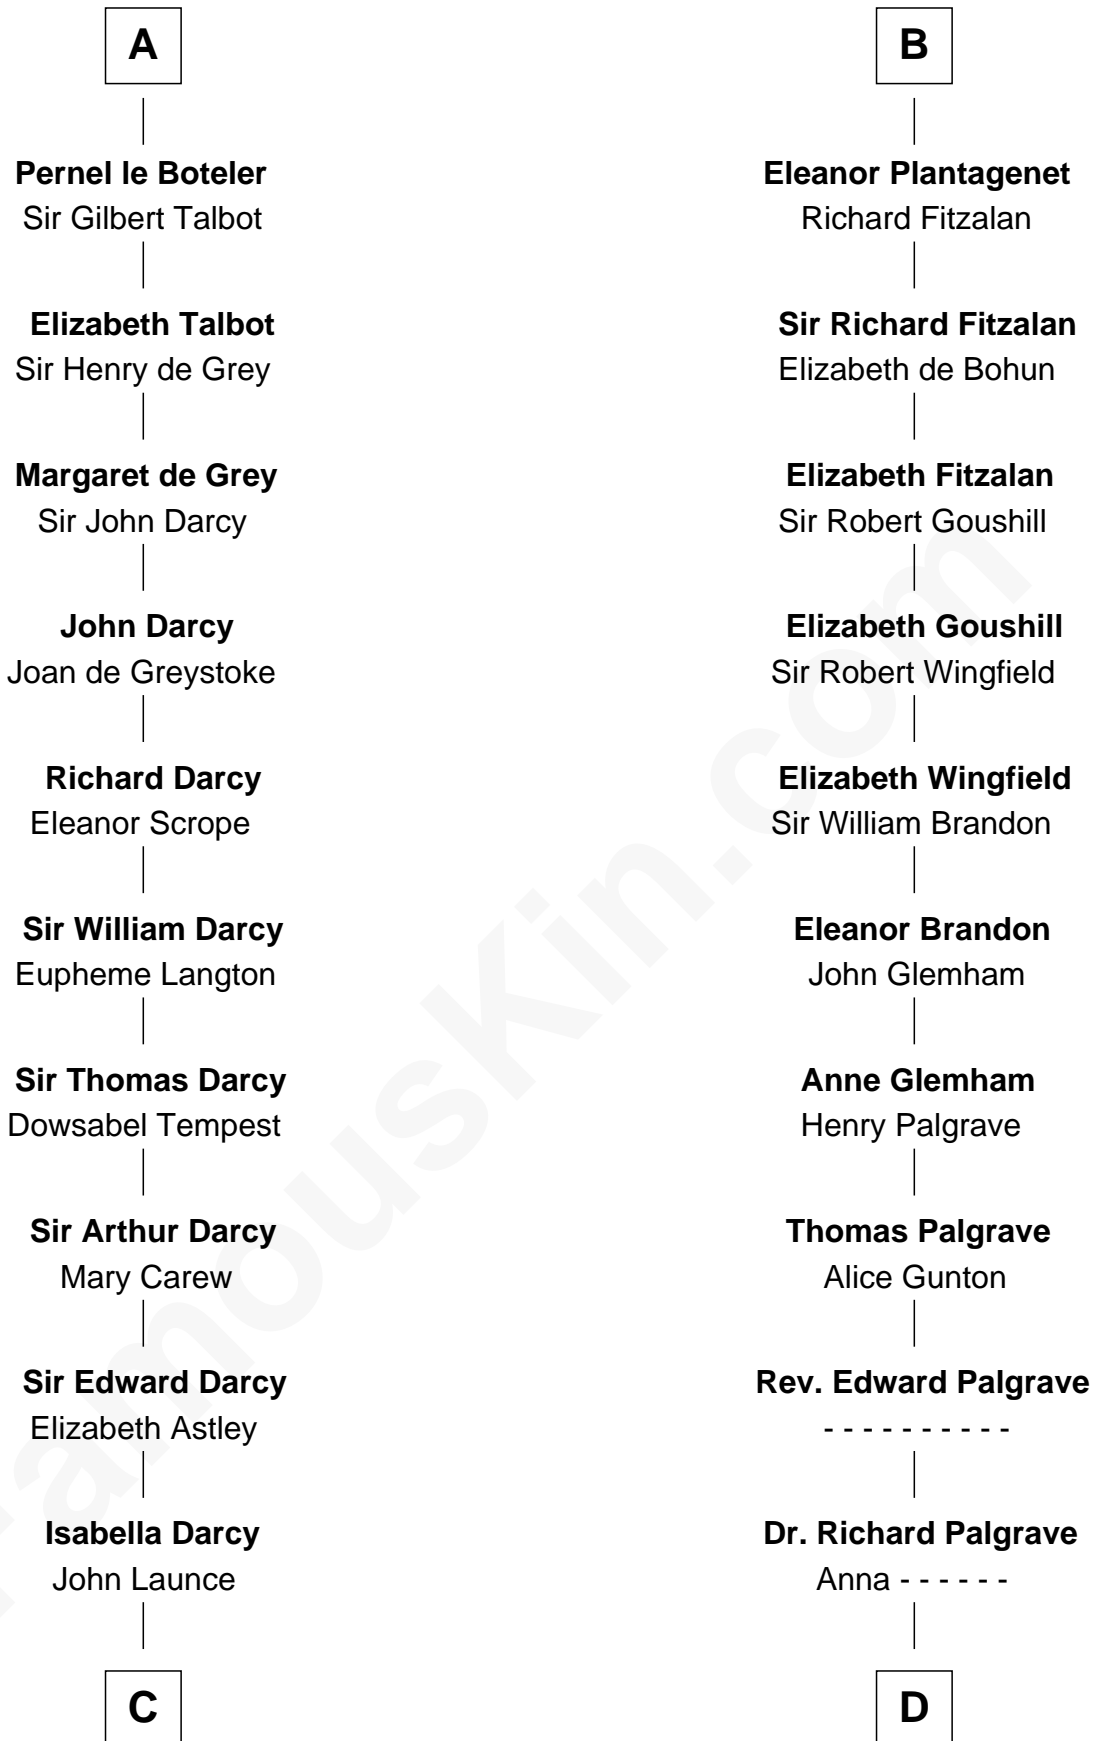

FamousKin.com

Relationship Chart of

Robert Treat Paine

Signer of the Declaration of Independence

20th cousin 1 time removed of

Roger Sherman

Signer of the Declaration of Independence

C

Mary Launce
Rev. John Sherman

Abigail Sherman
Rev. Samuel Willard

Abigail Willard
Rev. Samuel Treat

Eunice Treat
Thomas Paine

Robert Treat Paine
Signer of Declaration of Independence

D

Mary Palgrave
Roger Wellington

Benjamin Wellington
Elizabeth Sweetman

Mehetable Wellington
William Sherman

Roger Sherman
Signer of Declaration of Independence