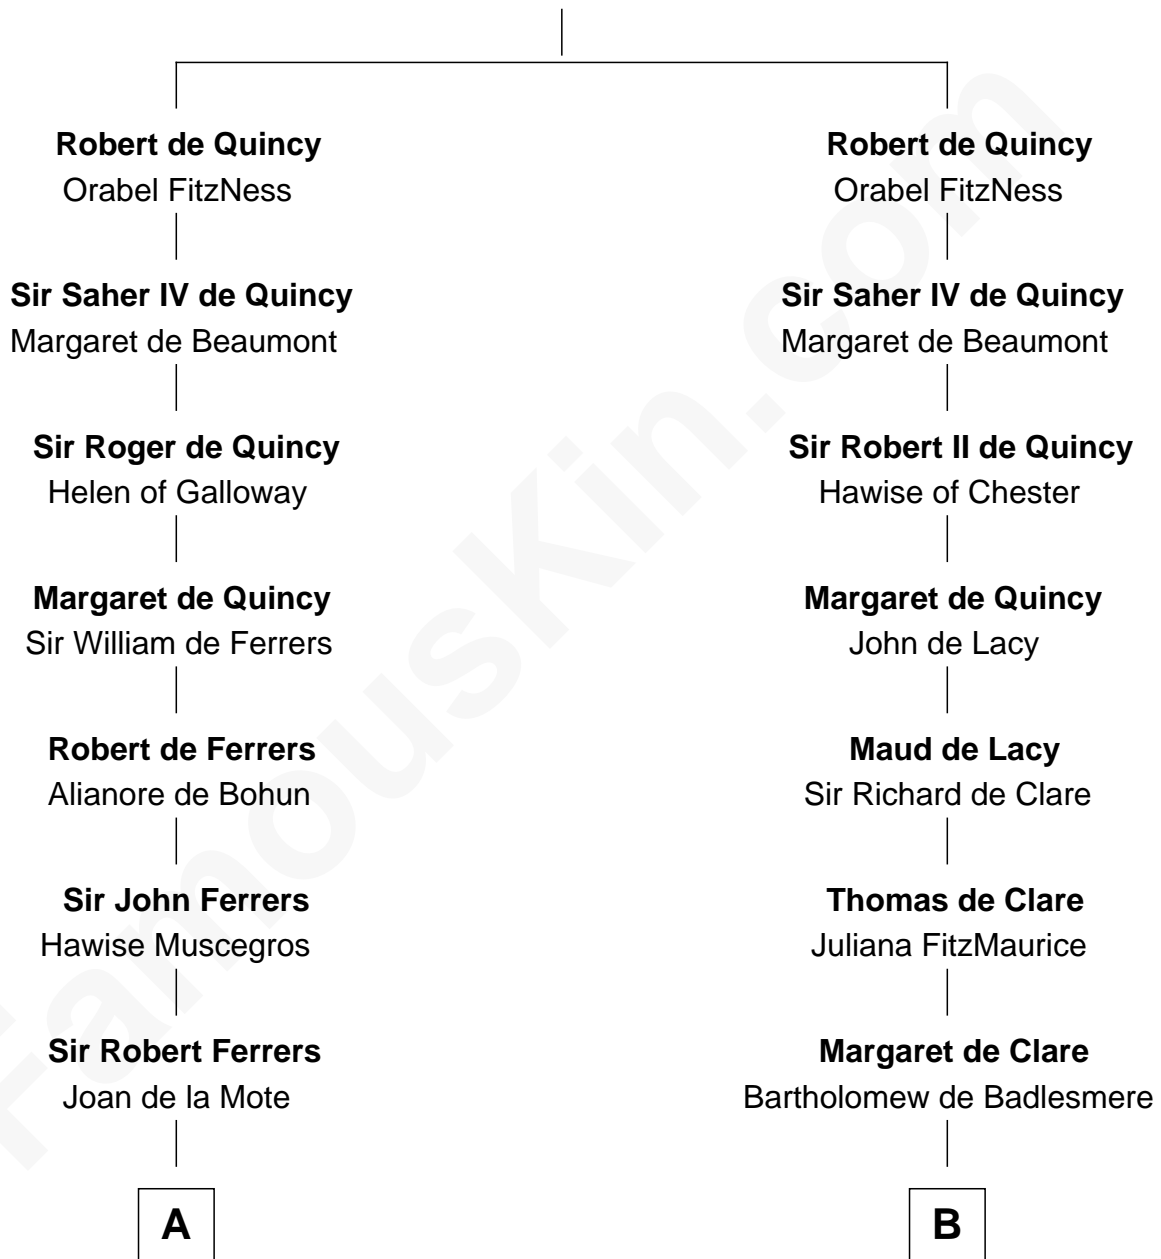

## Relationship Chart of

### Robert Treat Paine

*Signer of the Declaration of Independence*

20th cousin 1 time removed of

### Roger Sherman

*Signer of the Declaration of Independence*

**Saher I de Quincy**

Maud de St. Liz

**C**

**Mary Launce**  
Rev. John Sherman

**Abigail Sherman**  
Rev. Samuel Willard

**Abigail Willard**  
Rev. Samuel Treat