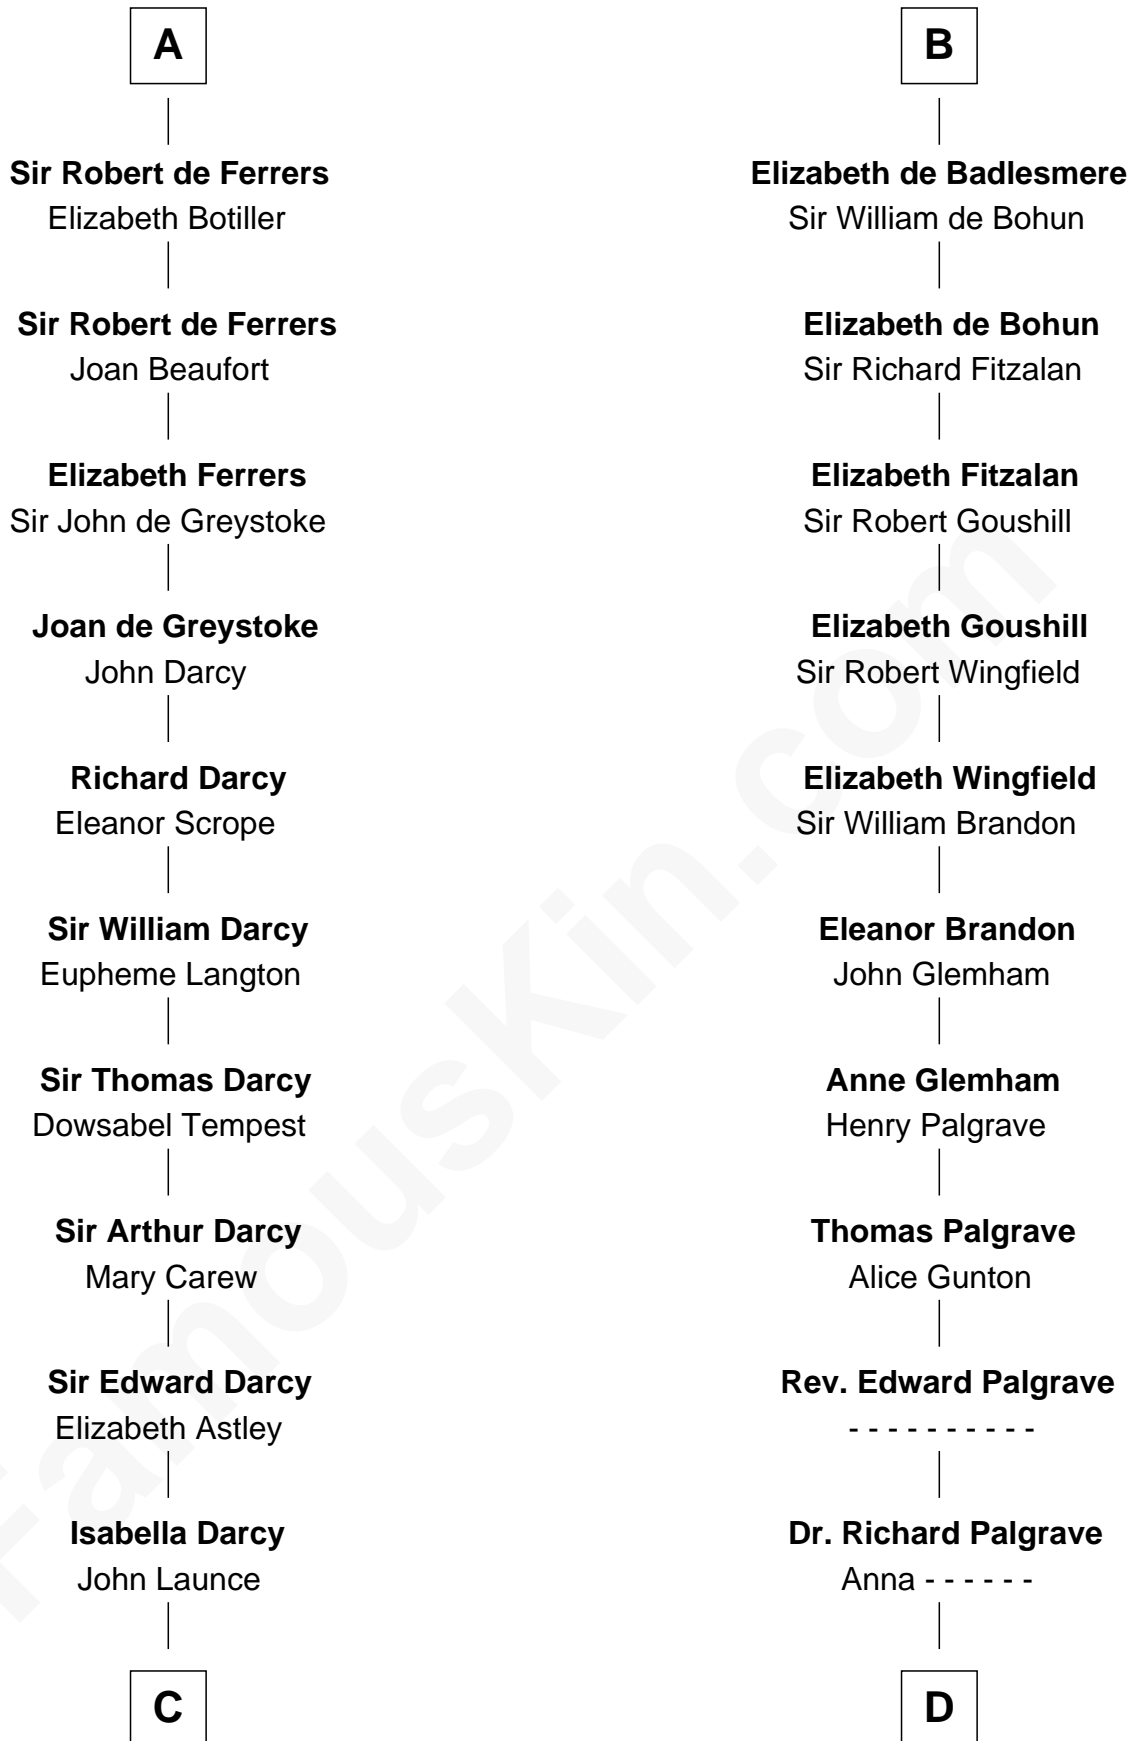

## Relationship Chart of

### Robert Treat Paine

*Signer of the Declaration of Independence*

20th cousin 1 time removed of

### Roger Sherman

*Signer of the Declaration of Independence*

**Saher I de Quincy**

Maud de St. Liz

**C**

**Mary Launce**  
Rev. John Sherman

**Abigail Sherman**  
Rev. Samuel Willard

**Abigail Willard**  
Rev. Samuel Treat

**Eunice Treat**  
Thomas Paine

**Robert Treat Paine**  
*Signer of Declaration of Independence*

**D**

**Mary Palgrave**  
Roger Wellington

**Benjamin Wellington**  
Elizabeth Sweetman

**Mehetable Wellington**  
William Sherman